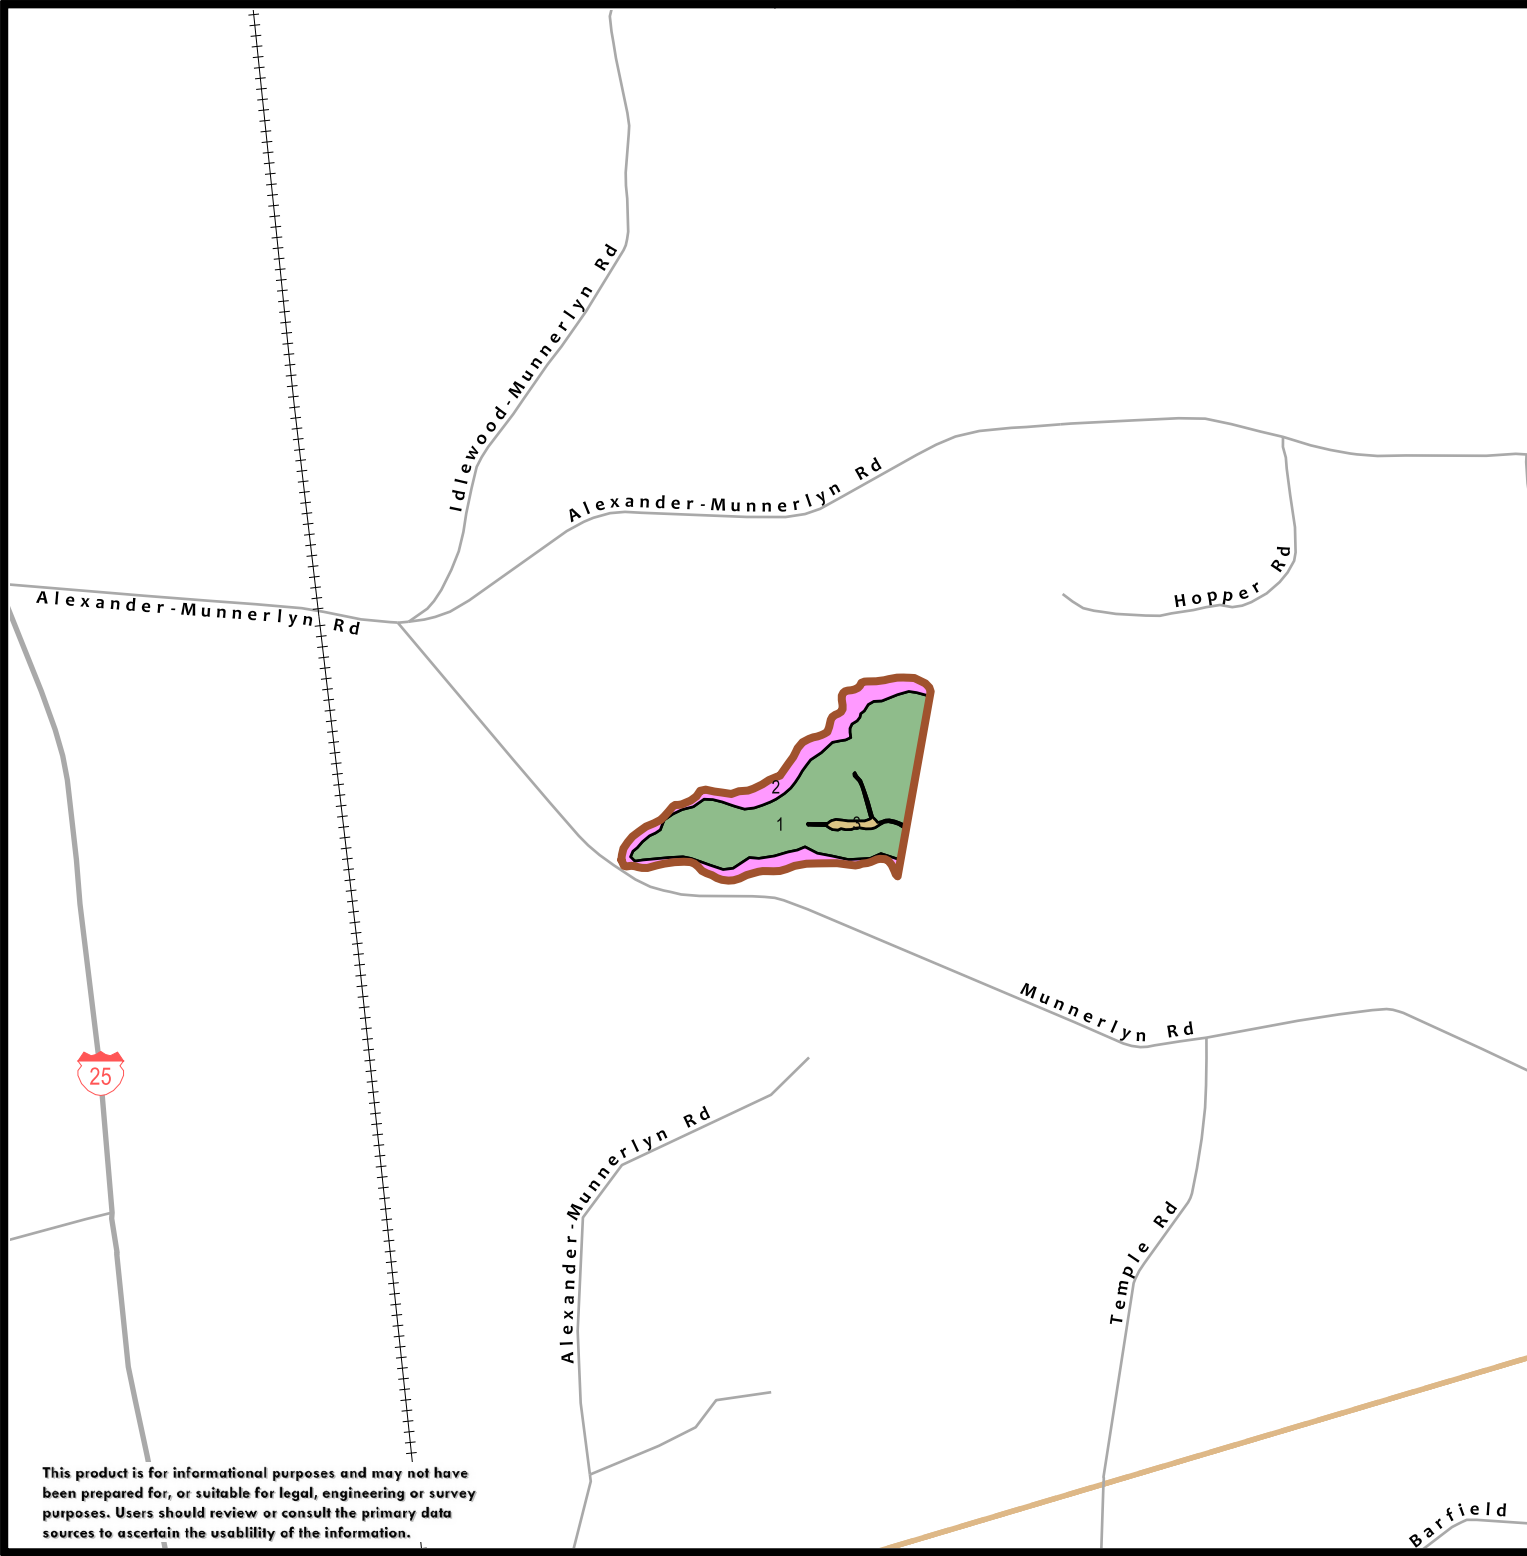

MUNNERLYN

COUNTY: BURKE

STATE: GA

ACRES: 77.4

Map Scale 1 in = 1980 ft
Reference Scale 1:23760

Jason Alexander (478) 553-0203
jason.alexander@afmforest.com
American Forest Management Inc.
www.americanforestmanagement.com

STAND	DOM_S_NAME	YEAR_EST	ACRES
1	LOBLOLLY PINE	1999	56.3
2	HARDWOOD	1952	19.6
3	UNDEFINED	0	1.5
			TOTAL ACRES = 77.4

This product is for informational purposes and may not have been prepared for, or suitable for legal, engineering or survey purposes. Users should review or consult the primary data sources to ascertain the usability of the information.