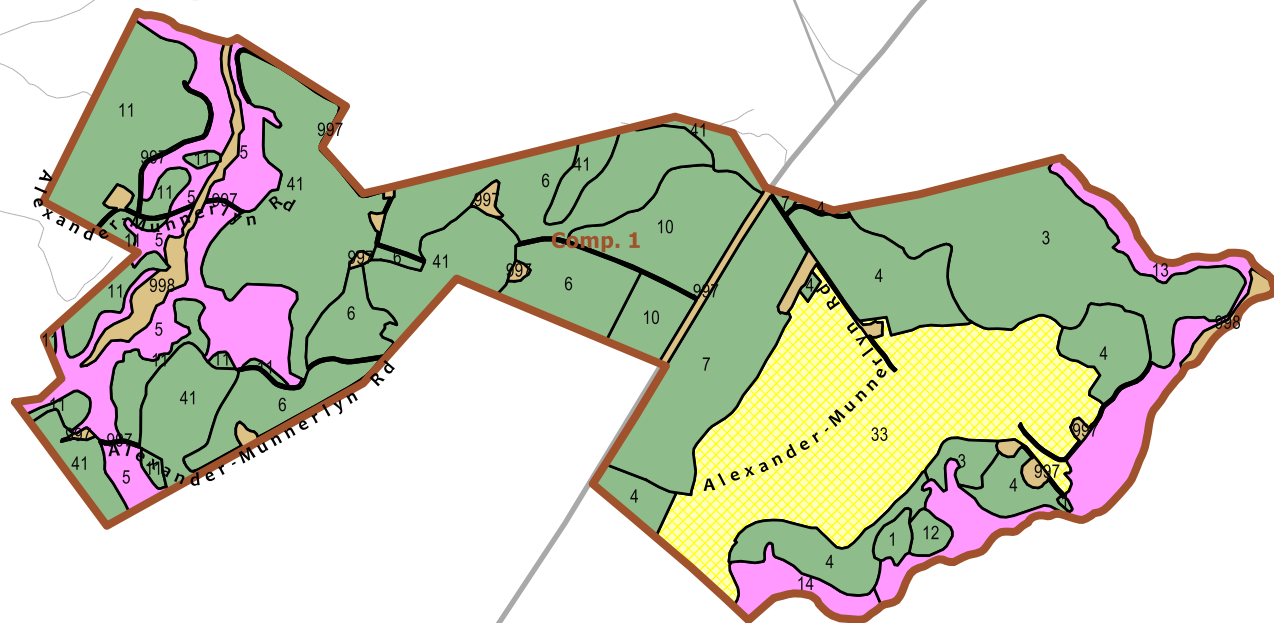

HM FORD

COUNTY: BURKE

STATE: GA

ACRES: 900.4

Map Scale 1 in = 1980 ft
Reference Scale 1:23760

Jason Alexander (478) 553-0203
jason.alexander@afmforest.com
American Forest Management Inc.
www.americanforestmanagement.com

STAND	DOM_S_NAME	YEAR_EST	ACRES
1	LOBLOLLY PINE	1988	3.7
3	LOBLOLLY PINE	1999	88.2
4	LOBLOLLY PINE	1994	77.1
5	HARDWOOD	1986	113.8
6	LOBLOLLY PINE	1987	95.9
7	LOBLOLLY PINE	2017	54.5
10	LOBLOLLY PINE	2005	42.4
11	LOBLOLLY PINE	1988	71.9
12	LOBLOLLY PINE	1999	3.5
13	HARDWOOD	1962	11.0
14	HARDWOOD	1993	11.7
33	CUTOVER/SITEPREPARED	2019	158.5
41	LOBLOLLY PINE	1994	126.0
997	UNDEFINED	0	26.8
998	UNDEFINED	0	15.4
TOTAL ACRES			900.4