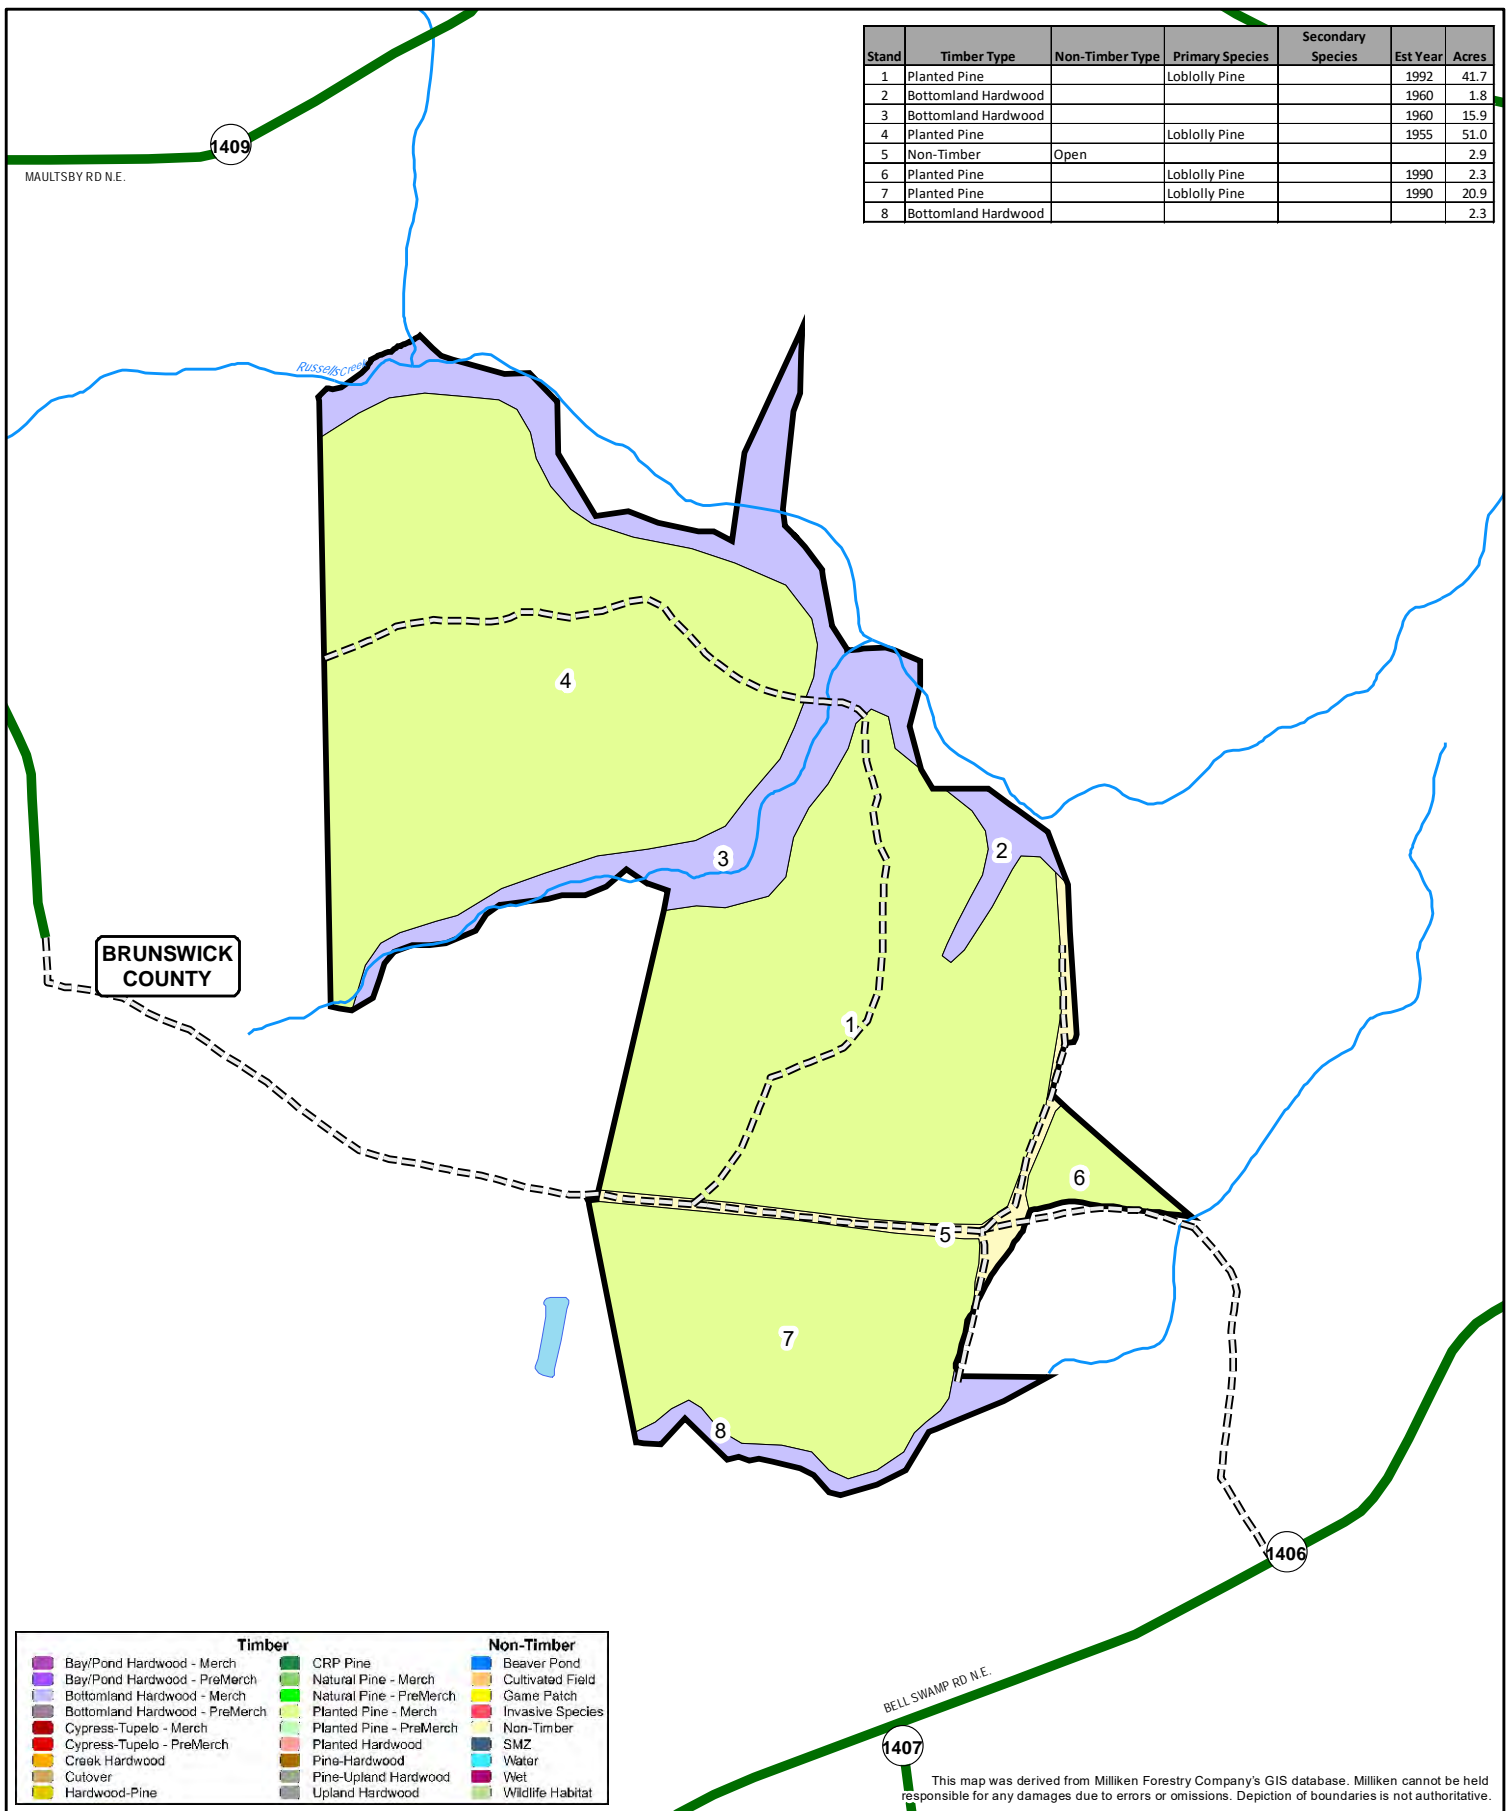

Stand	Timber Type	Non-Timber Type	Primary Species	Secondary Species	Est Year	Acres
1	Planted Pine		Loblolly Pine		1992	41.7
2	Bottomland Hardwood				1960	1.8
3	Bottomland Hardwood				1960	15.9
4	Planted Pine		Loblolly Pine		1955	51.0
5	Non-Timber	Open				2.9
6	Planted Pine		Loblolly Pine		1990	2.3
7	Planted Pine		Loblolly Pine		1990	20.9
8	Bottomland Hardwood					2.3

Timber		Non-Timber
Bay/Pond Hardwood - Merch	CRP Pine	Beaver Pond
Bay/Pond Hardwood - PreMerch	Natural Pine - Merch	Cultivated Field
Bottomland Hardwood - Merch	Natural Pine - PreMerch	Game Patch
Bottomland Hardwood - PreMerch	Planted Pine - Merch	Invasive Species
Cypress-Tupelo - Merch	Planted Pine - PreMerch	Non-Timber
Cypress-Tupelo - PreMerch	Planted Hardwood	SMZ
Creek Hardwood	Pine-Hardwood	Water
Cutover	Pine-Upland Hardwood	Wet
Hardwood-Pine	Upland Hardwood	Wildlife Habitat

This map was derived from Milliken Forestry Company's GIS database. Milliken cannot be held responsible for any damages due to errors or omissions. Depiction of boundaries is not authoritative.