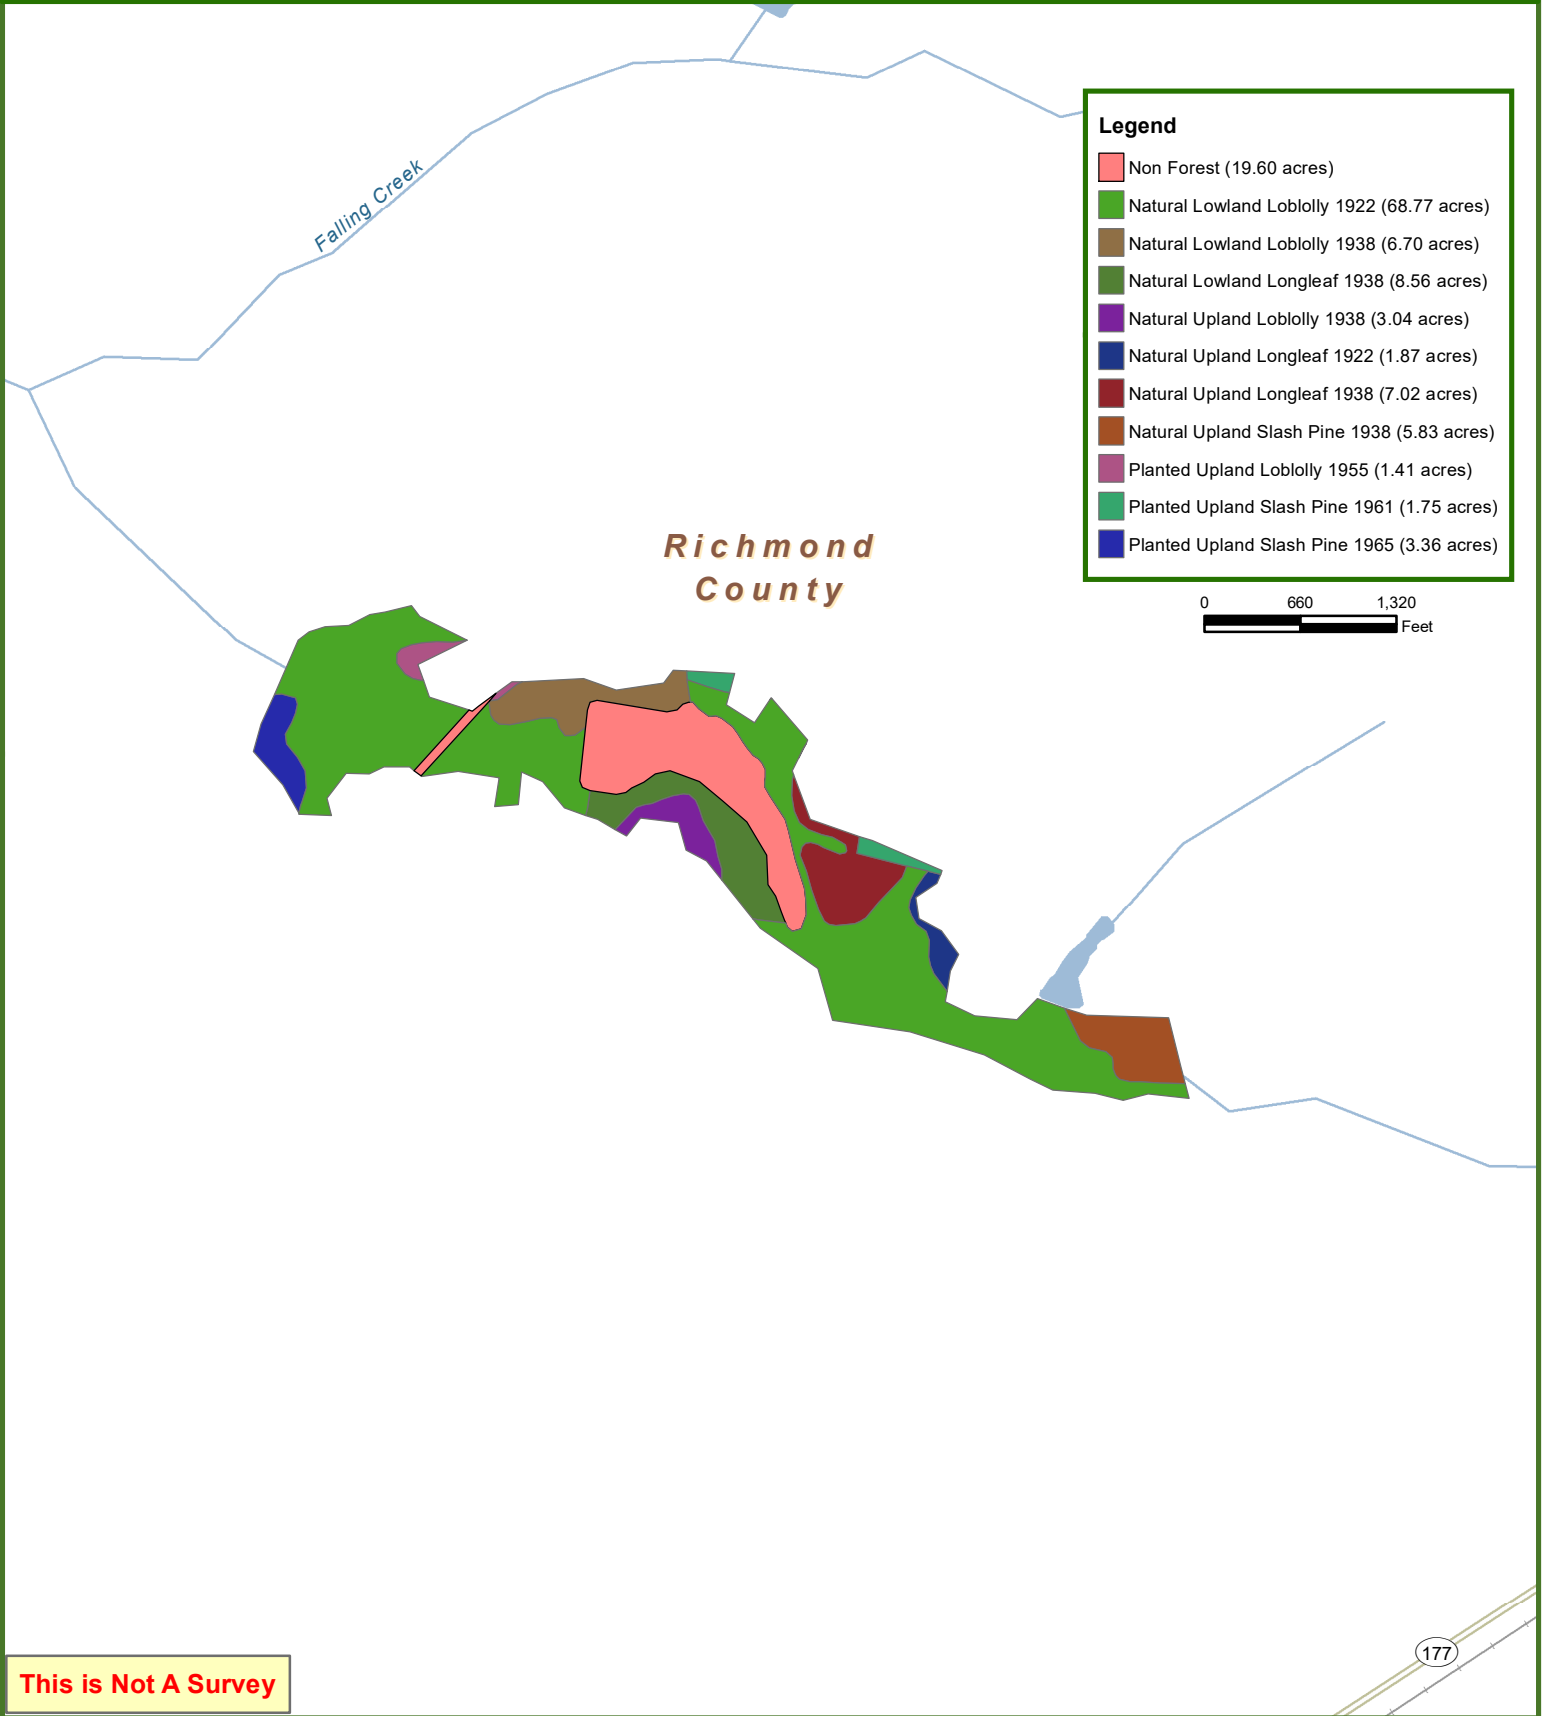

CN 732

128 +/- Acres
Richmond County, NC

This map was produced from information supplied by the seller and the use of aerial photography. The boundary lines portrayed on this map are approximate and could be different than the actual location of the boundaries found in the field.