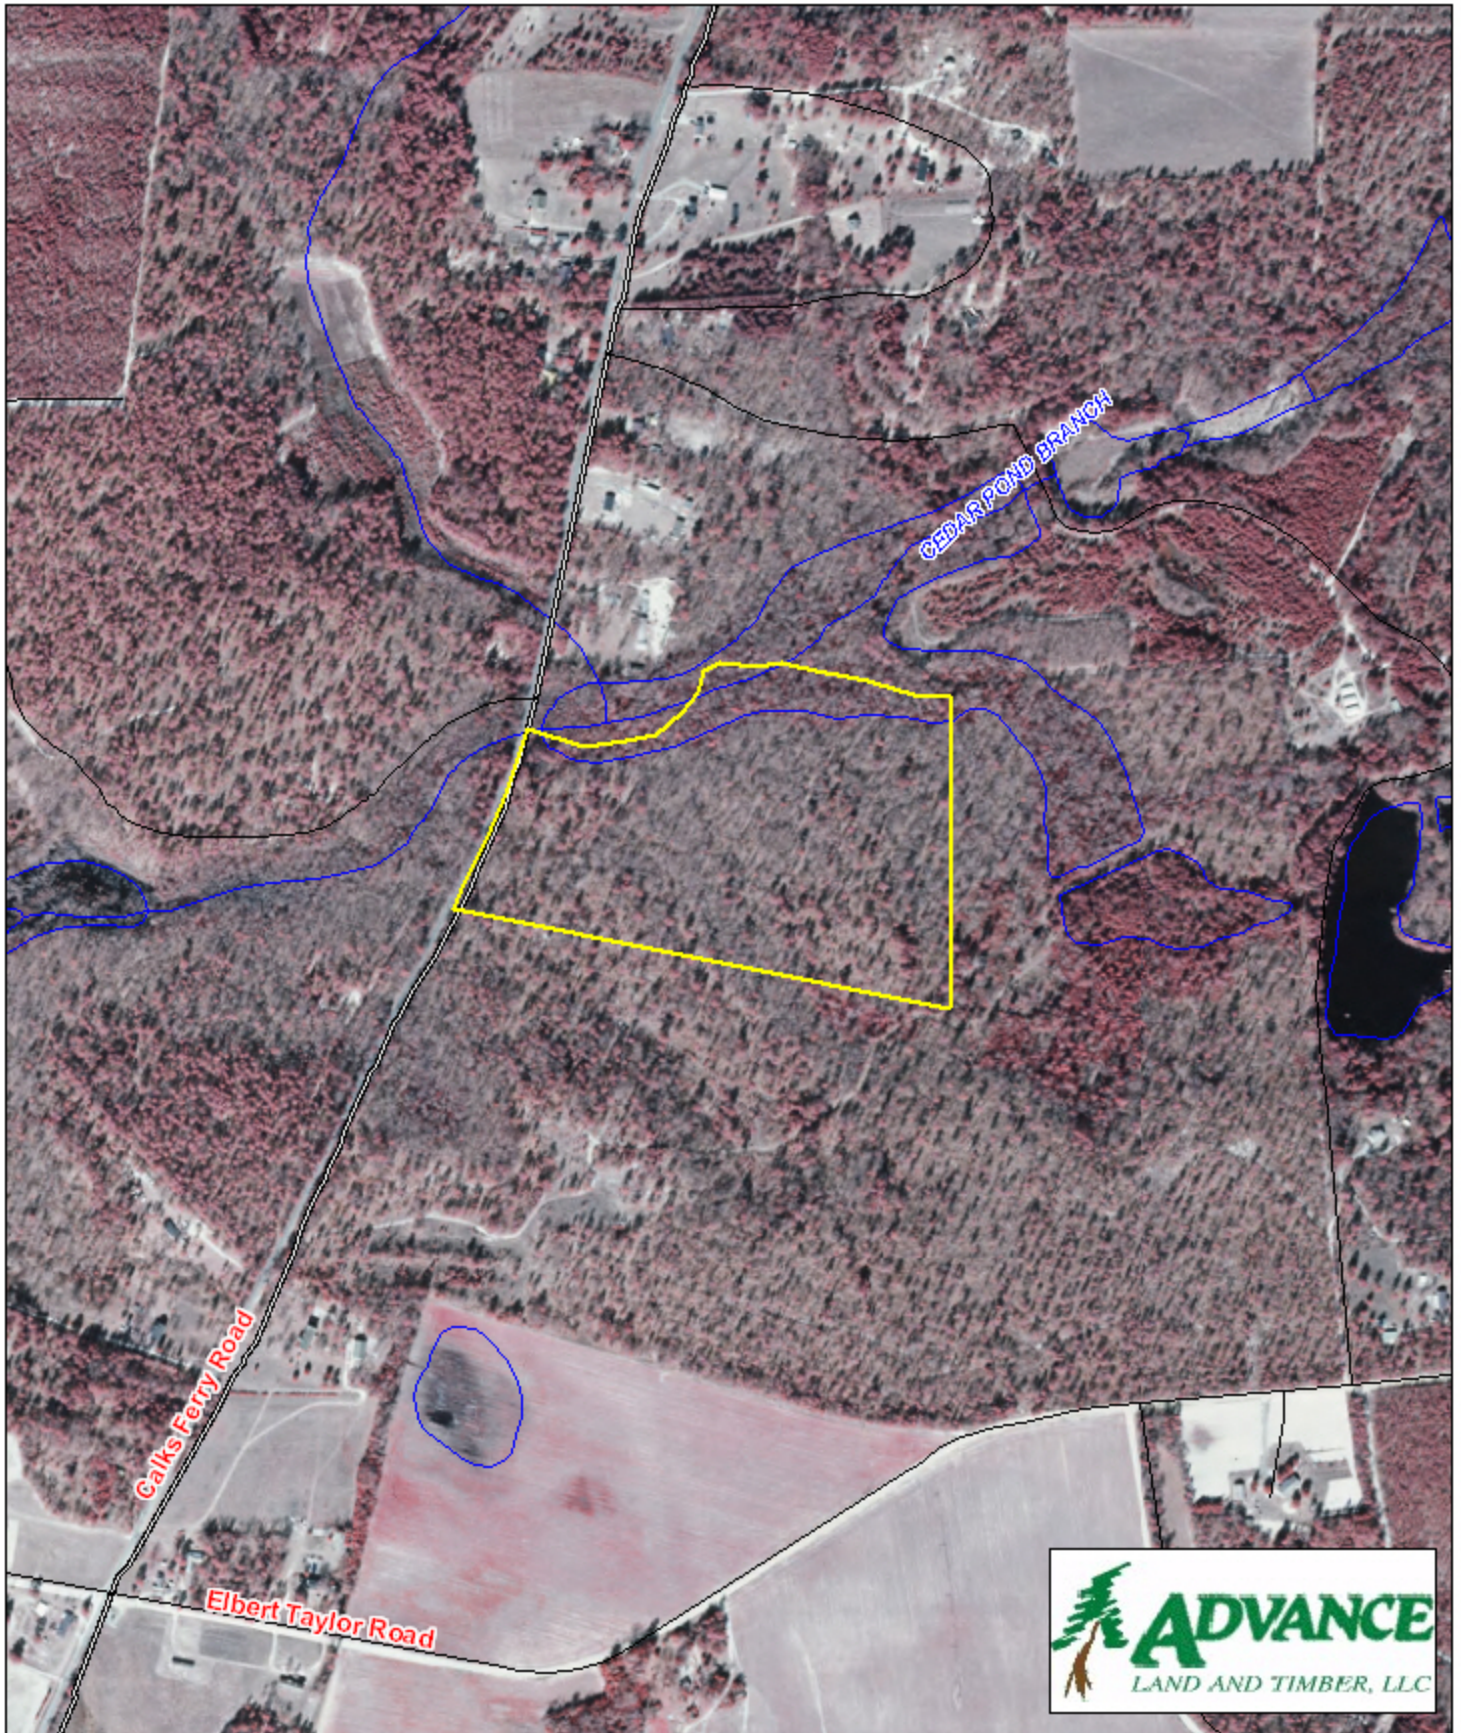

Tract A709 Lexington County, SC

1 inch = 660 feet
33 +/- acres

The information provided on this map is believed to be accurate and is based on the best information available at this time, however, this information is in no way guaranteed.

www.advancelandandtimber.com
1-800-860-9909

Tract A709 Lexington County, SC

1 inch = 330 feet
33 +/- acres

The information provided on this map is believed to be accurate and is based on the best information available at this time, however, this information is in no way guaranteed.