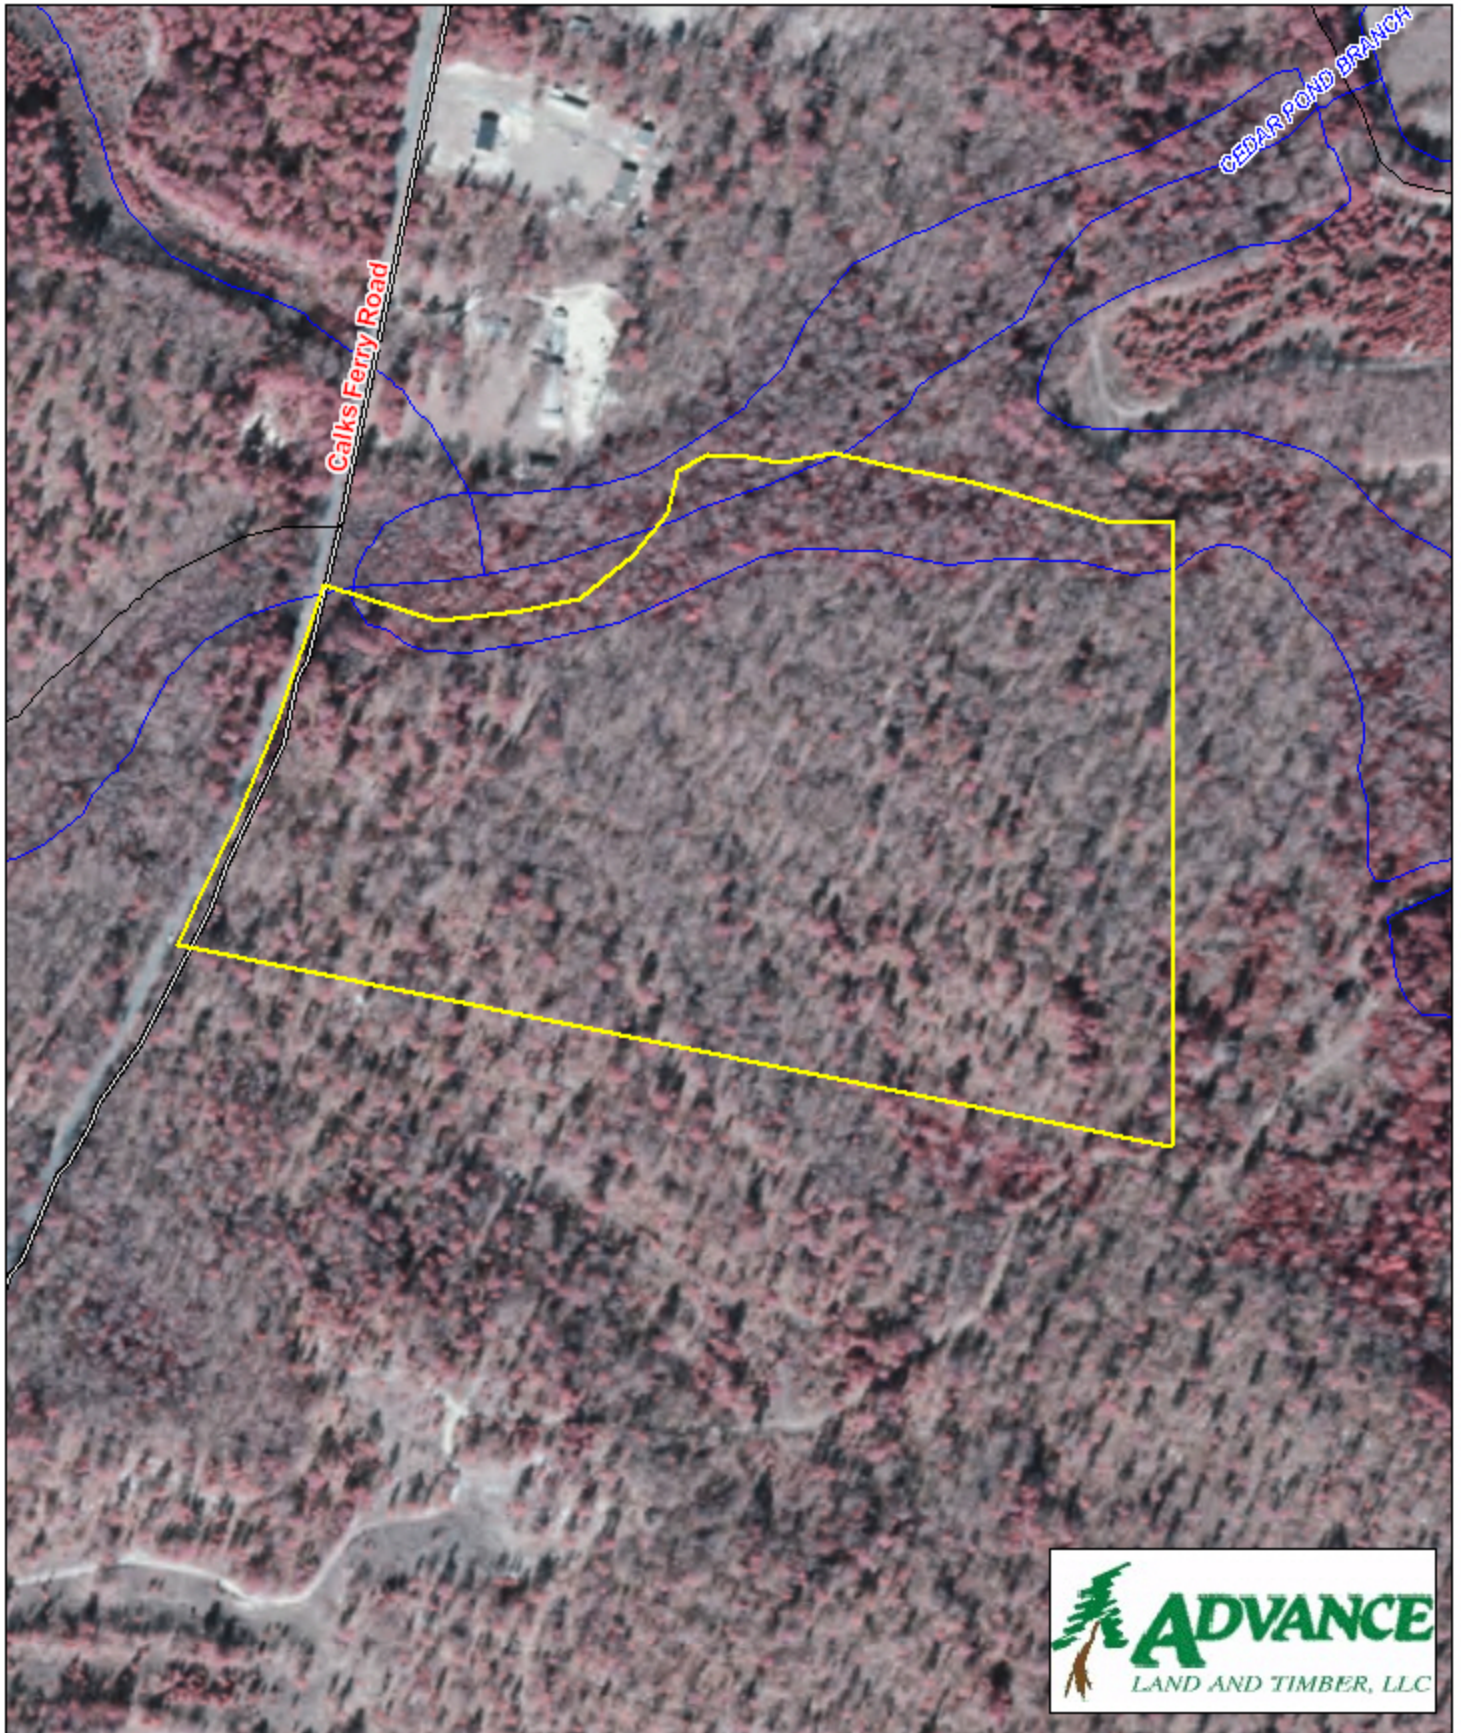

Tract A709 Lexington County, SC

1 inch = 660 feet
33 +/- acres

The information provided on this map is believed to be accurate and is based on the best information available at this time, however, this information is in no way guaranteed.

www.advancelandandtimber.com
1-800-860-9909

Tract A709 Lexington County, SC

1 inch = 330 feet
33 +/- acres

The information provided on this map is believed to be accurate and is based on the best information available at this time, however, this information is in no way guaranteed.