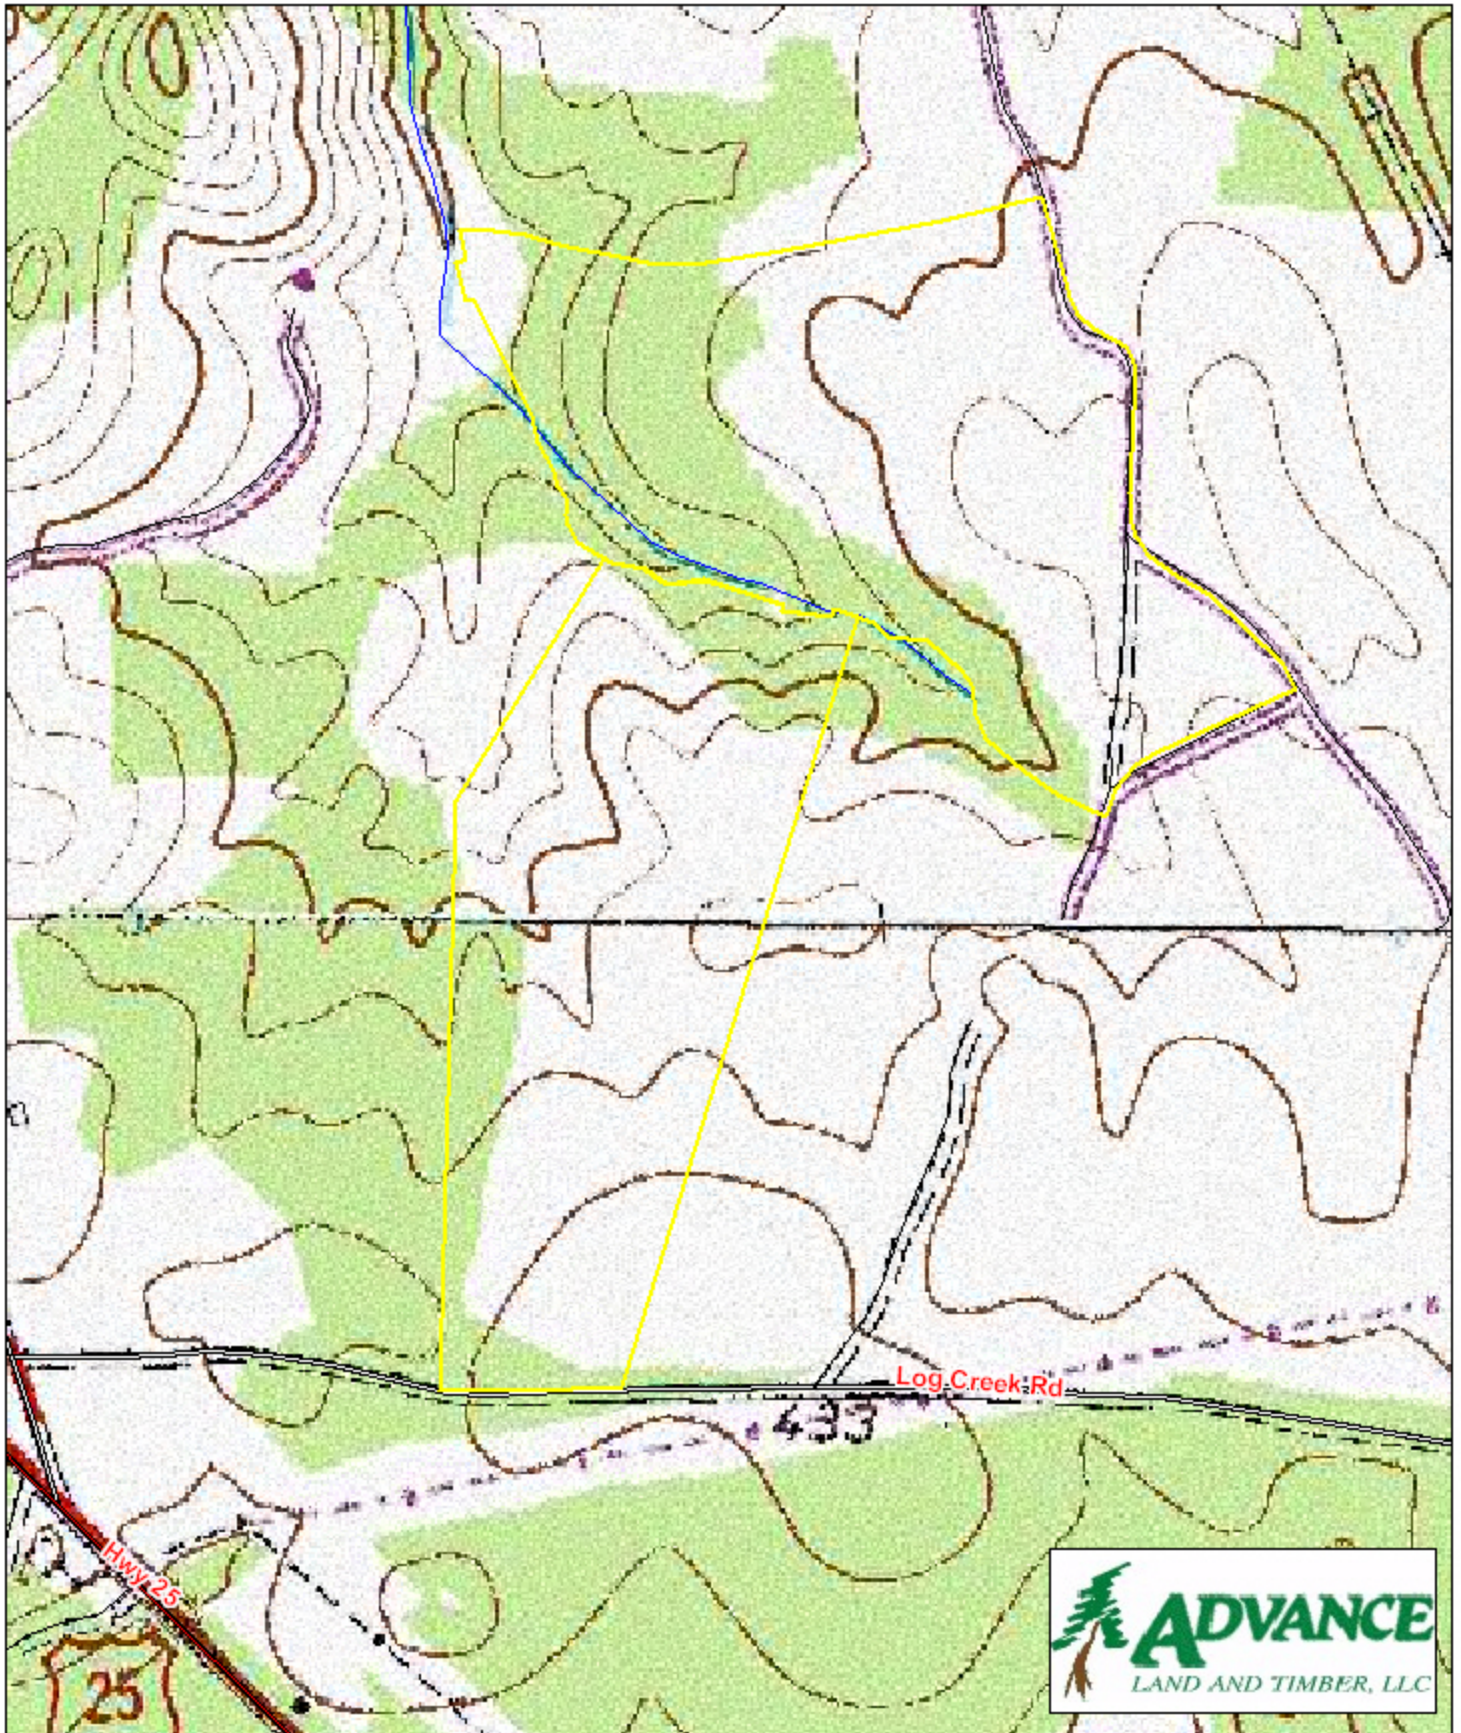

Ward Tract Edgefield County, SC

1 inch = 500 feet
75.49 +/- acres

The information provided on this map is believed to be accurate and is based on the best information available at this time, however, this information is in no way guaranteed.