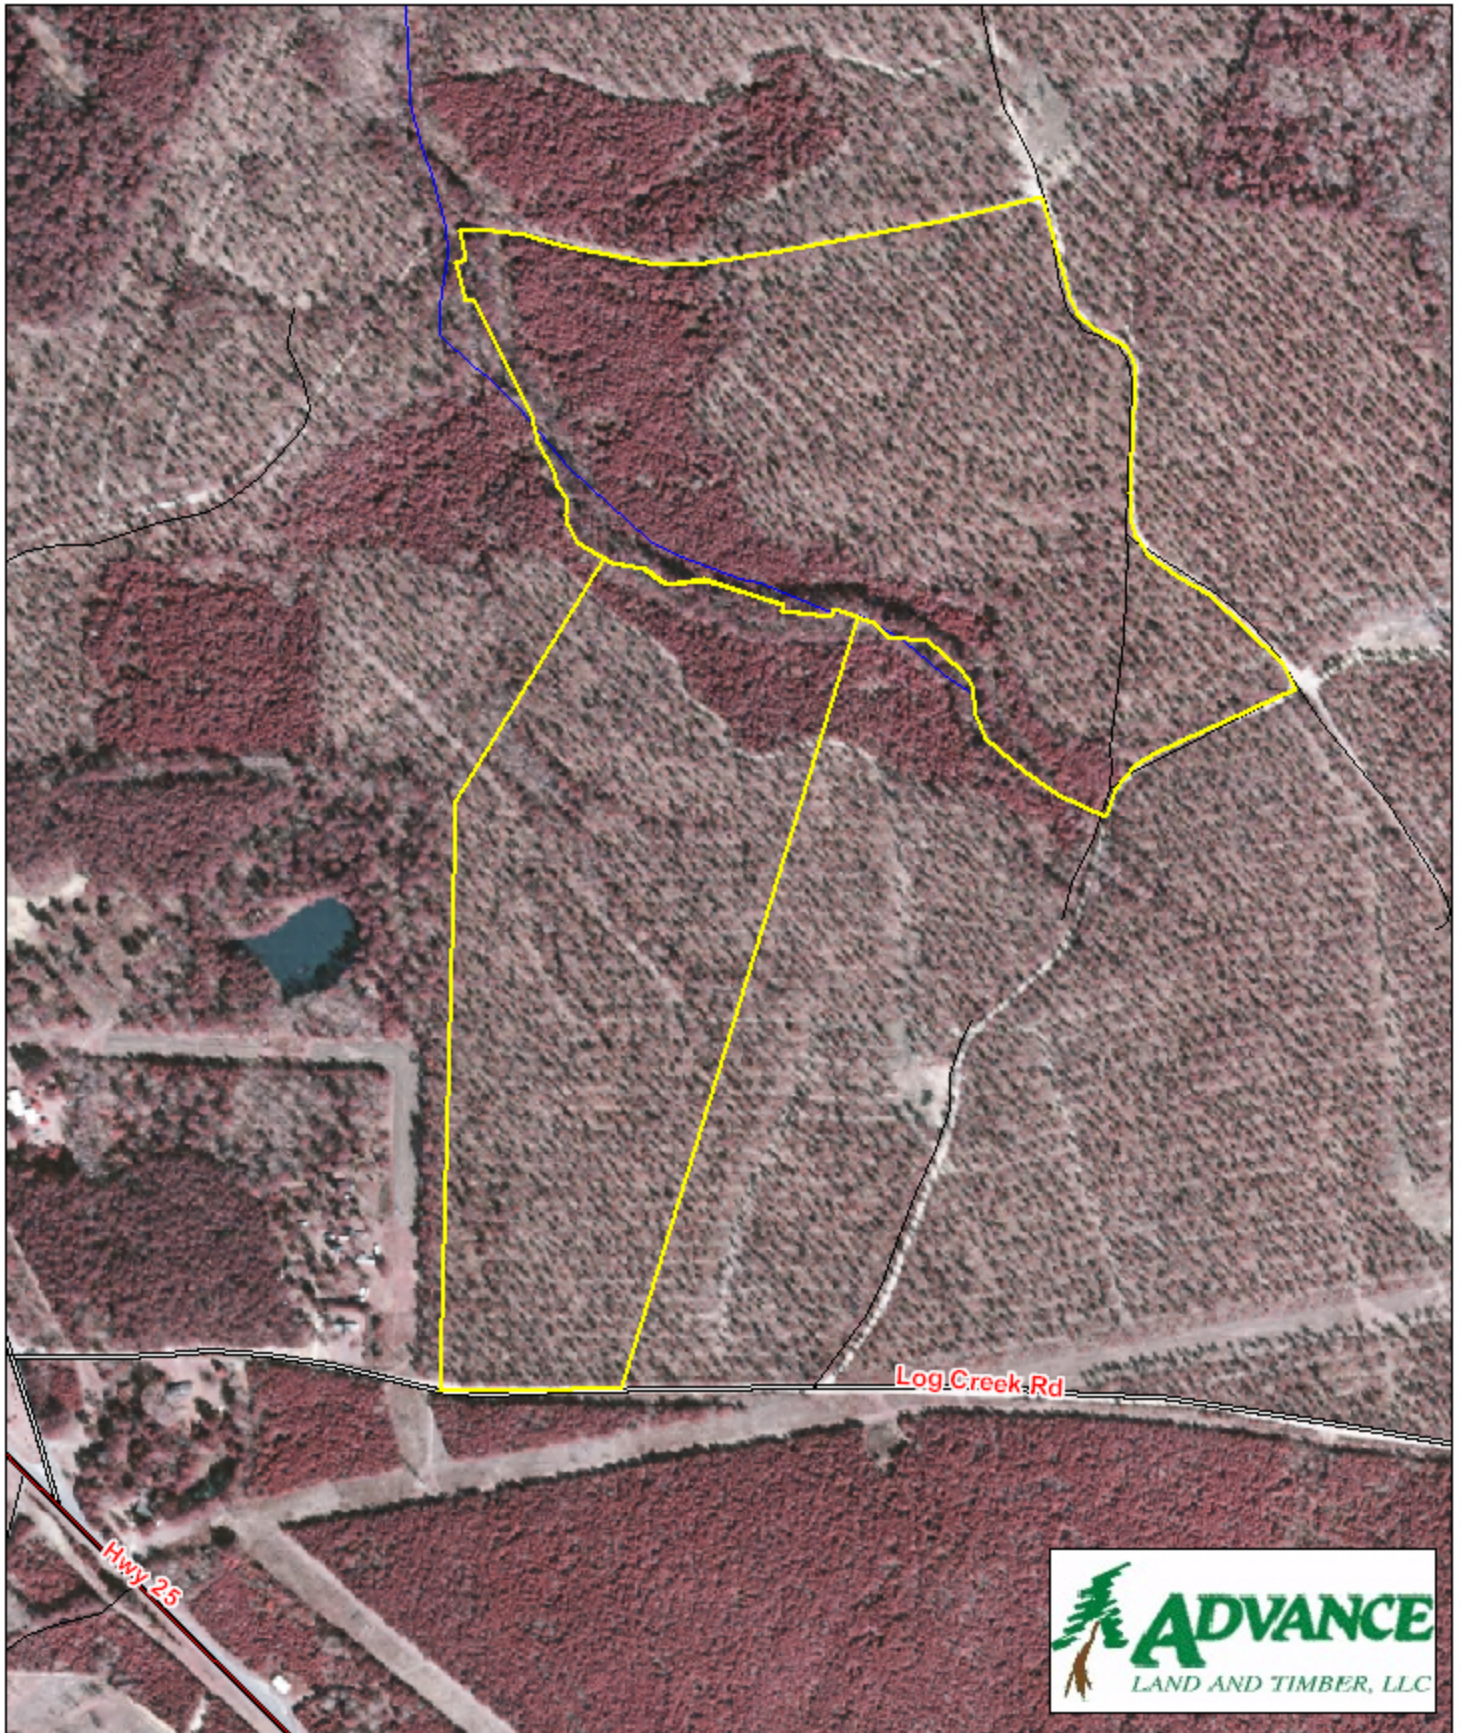

# Ward Tract Edgefield County, SC

1 inch = 500 feet  
75.49 +/- acres

The information provided on this map is believed to be accurate and is based on the best information available at this time, however, this information is in no way guaranteed.