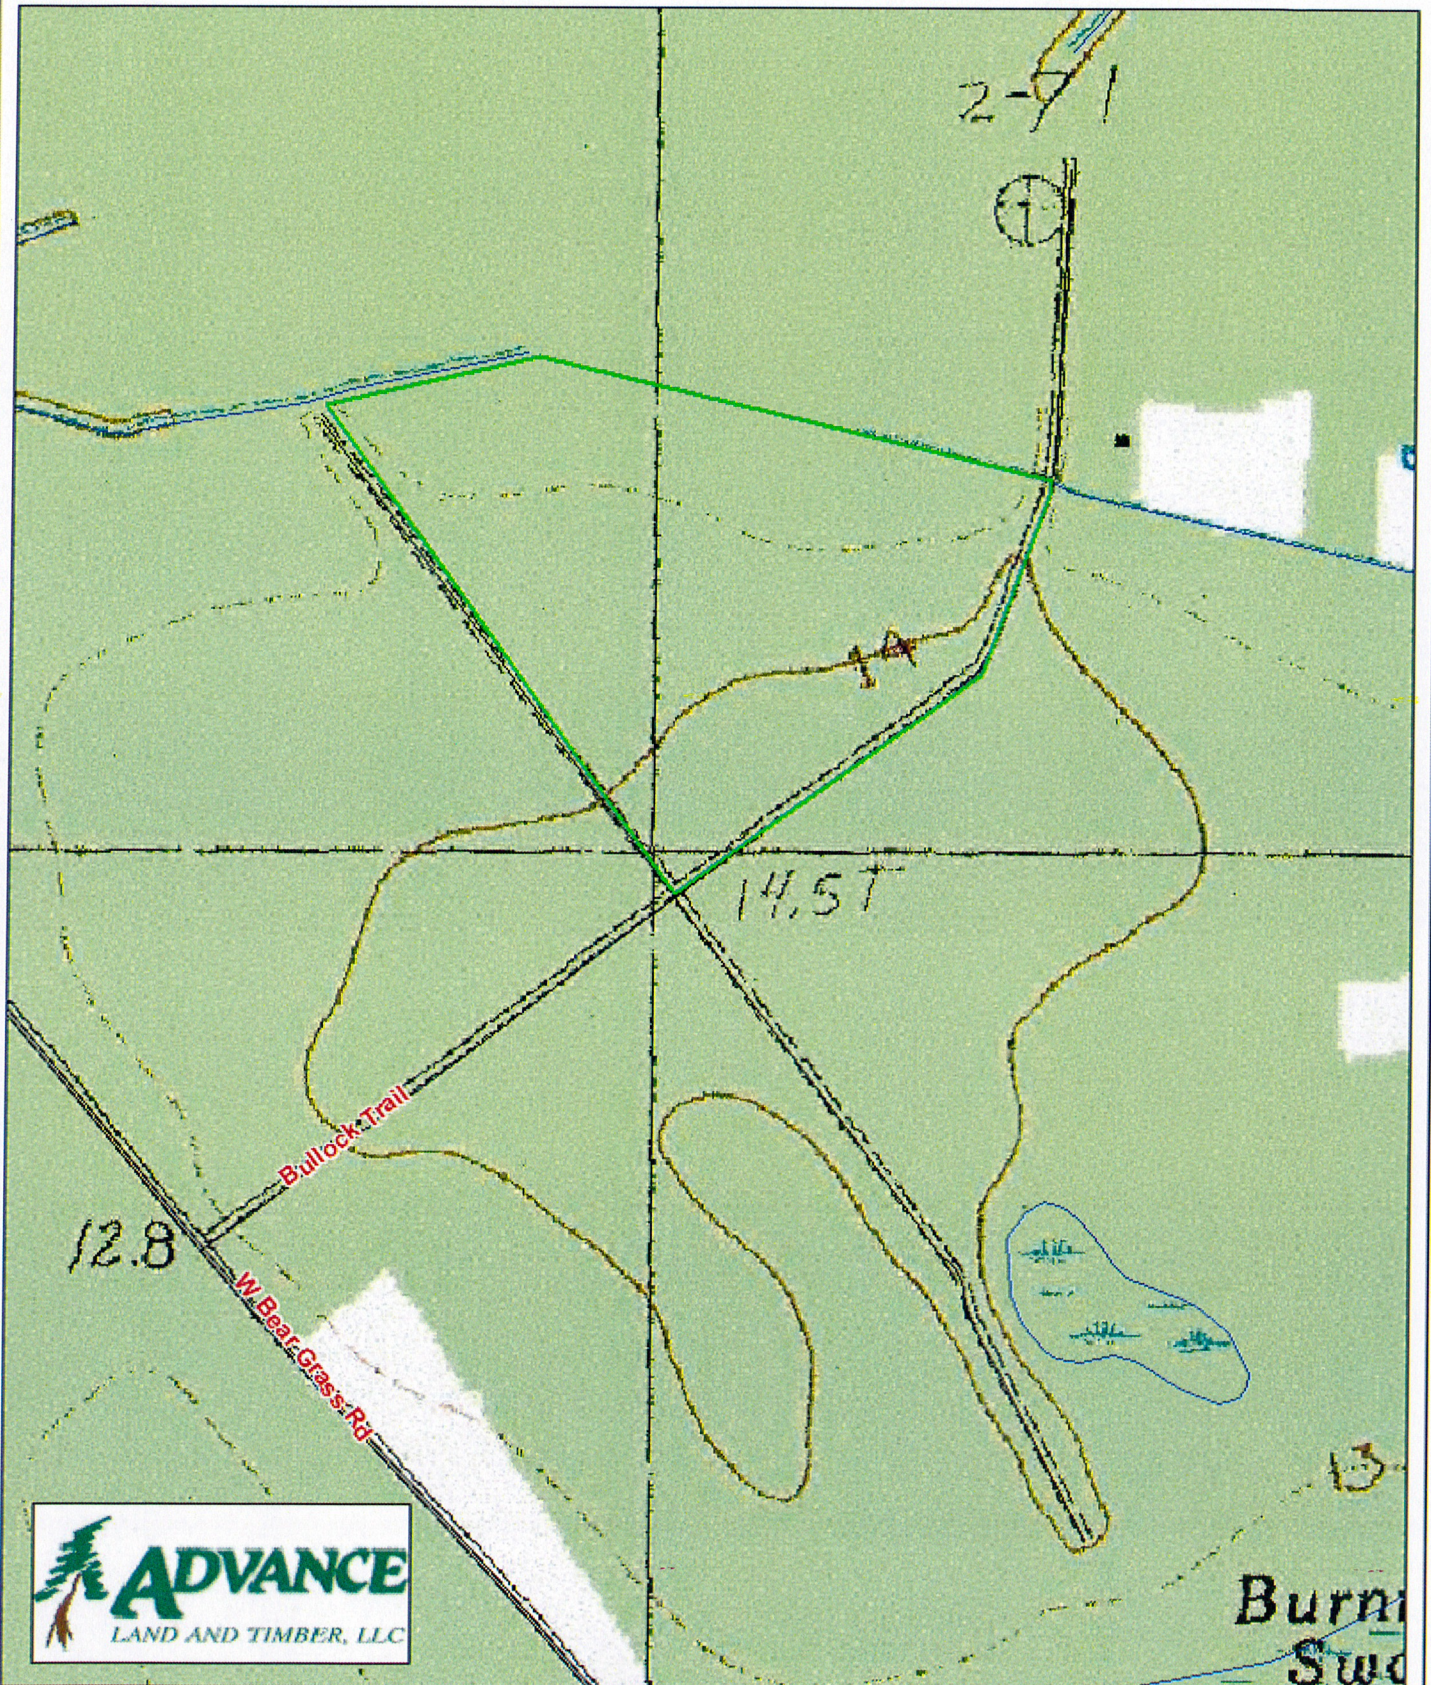

# Carolina Station - Parcel G Horry County, SC

1 inch = 660 feet  
63.02 +/- acres

The information provided on this map is believed to be accurate and is based on the best information available at this time, however, this information is in no way guaranteed.