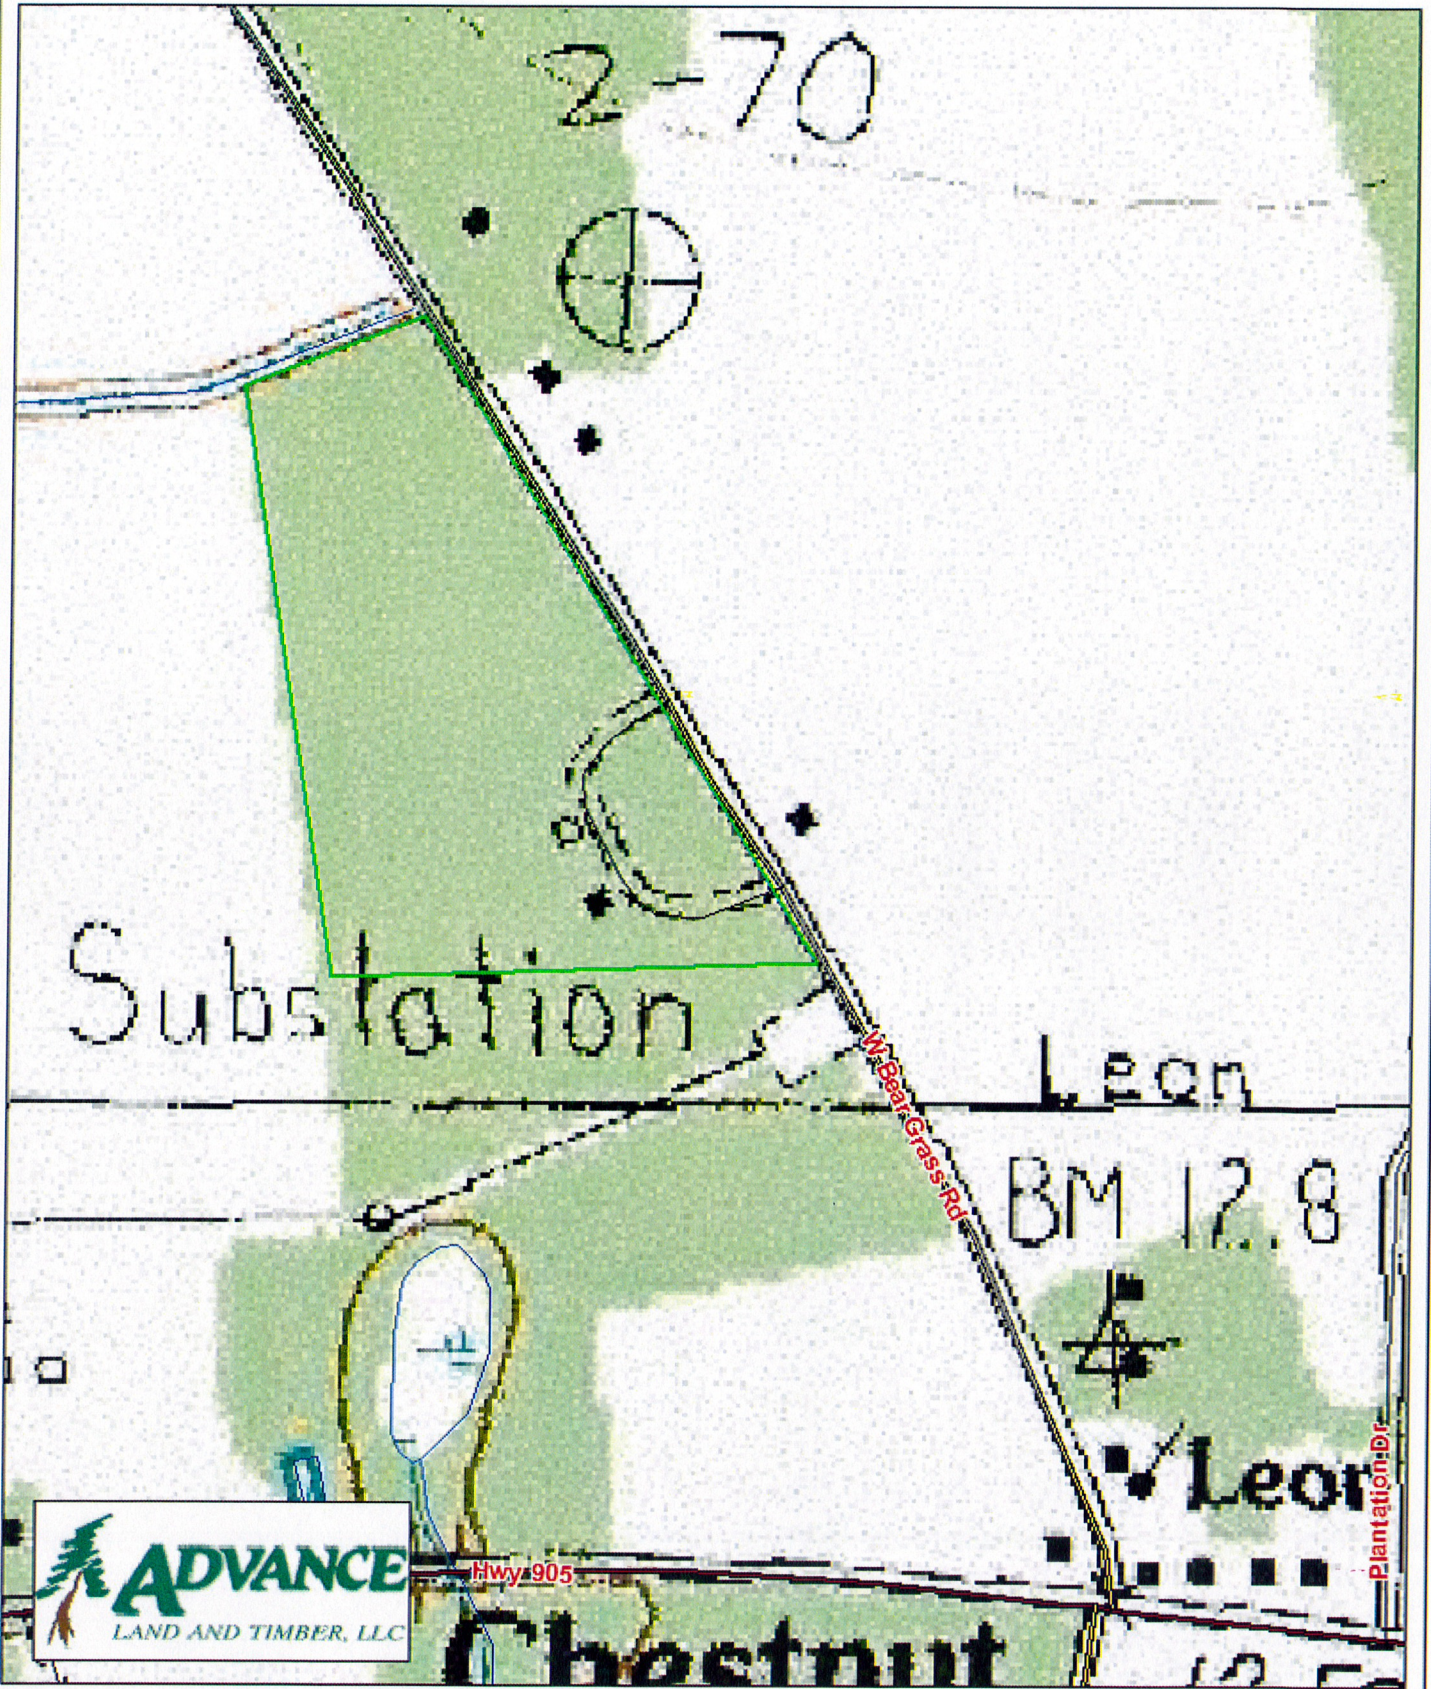

Carolina Station - Parcel A Horry County, SC

1 inch = 330 feet
15.85 +/- acres

The information provided on this map is believed to be accurate and is based on the best information available at this time, however, this information is in no way guaranteed.