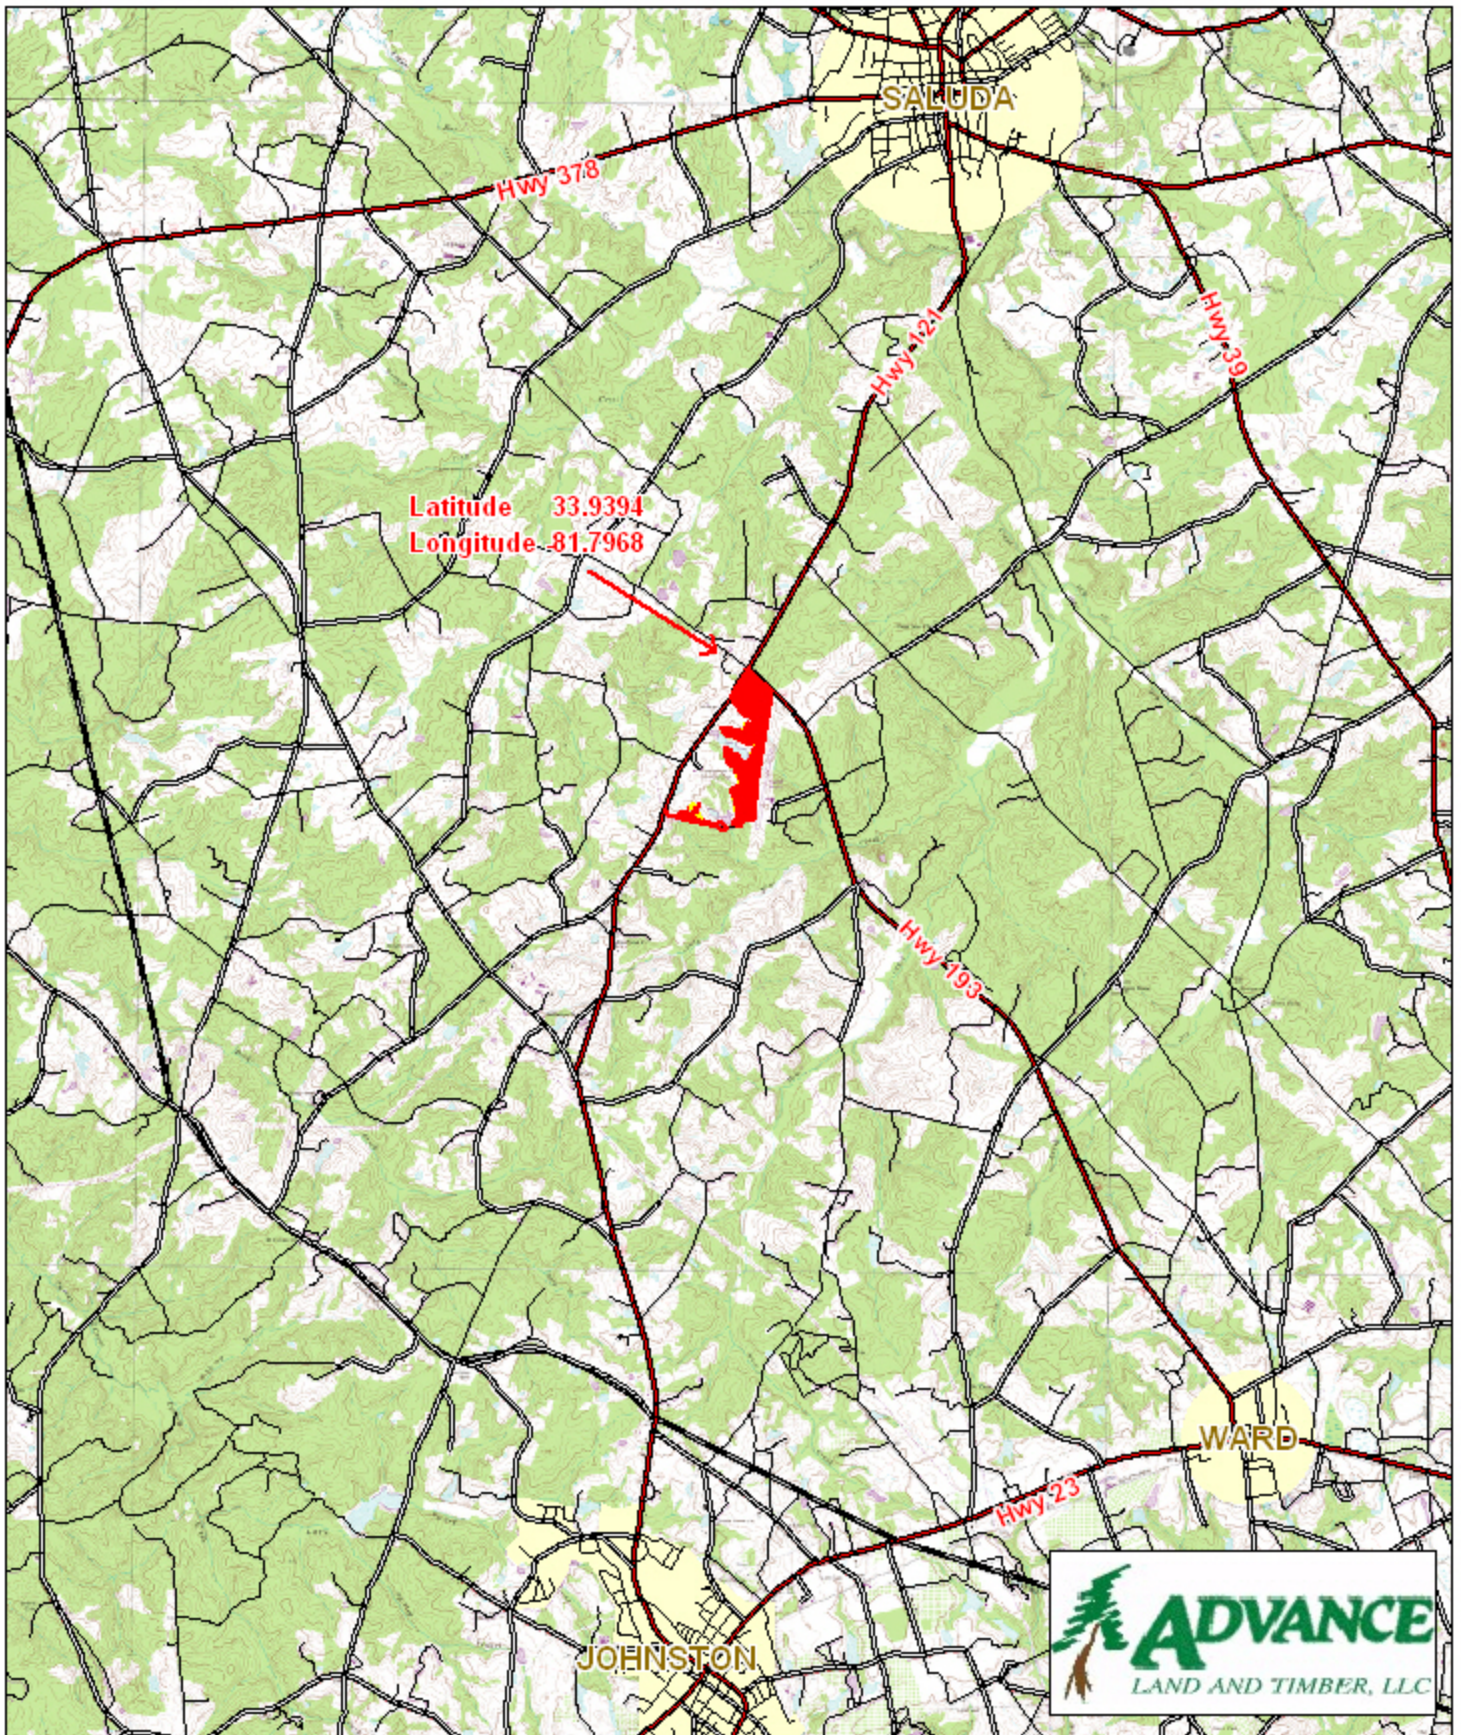

# Persimmon Hill Saluda County, SC

1 inch = 7,500 feet

The information provided on this map is believed to be accurate and is based on the best information available at this time, however, this information is in no way guaranteed.