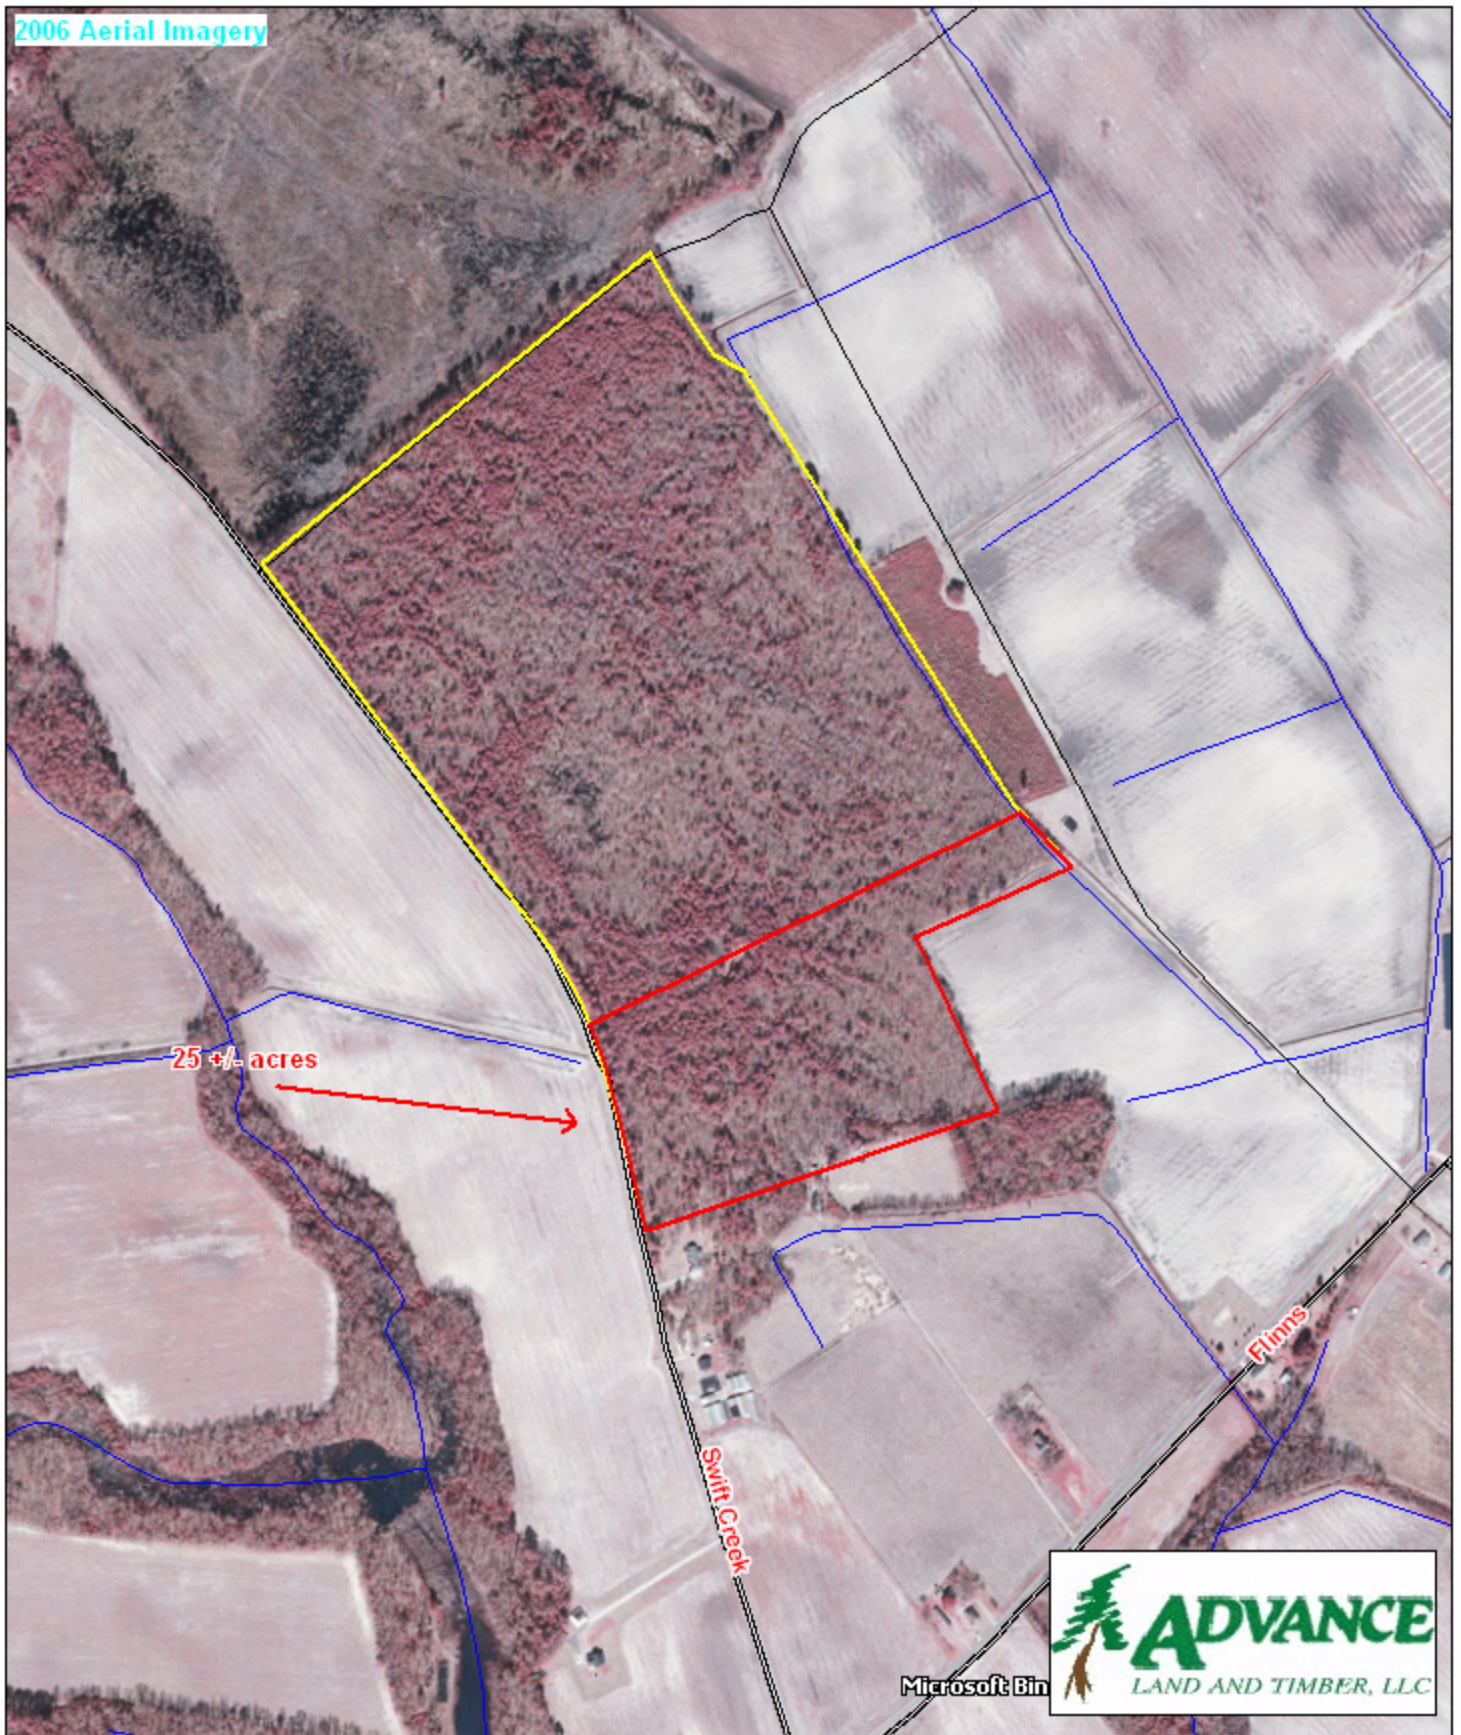

Tract A595 Darlington County, SC

1 inch = 660 feet
25 +/- acres

2006 Aerial Imagery

The information provided on this map is believed to be accurate and is based on the best information available at this time, however, this information is in no way guaranteed.