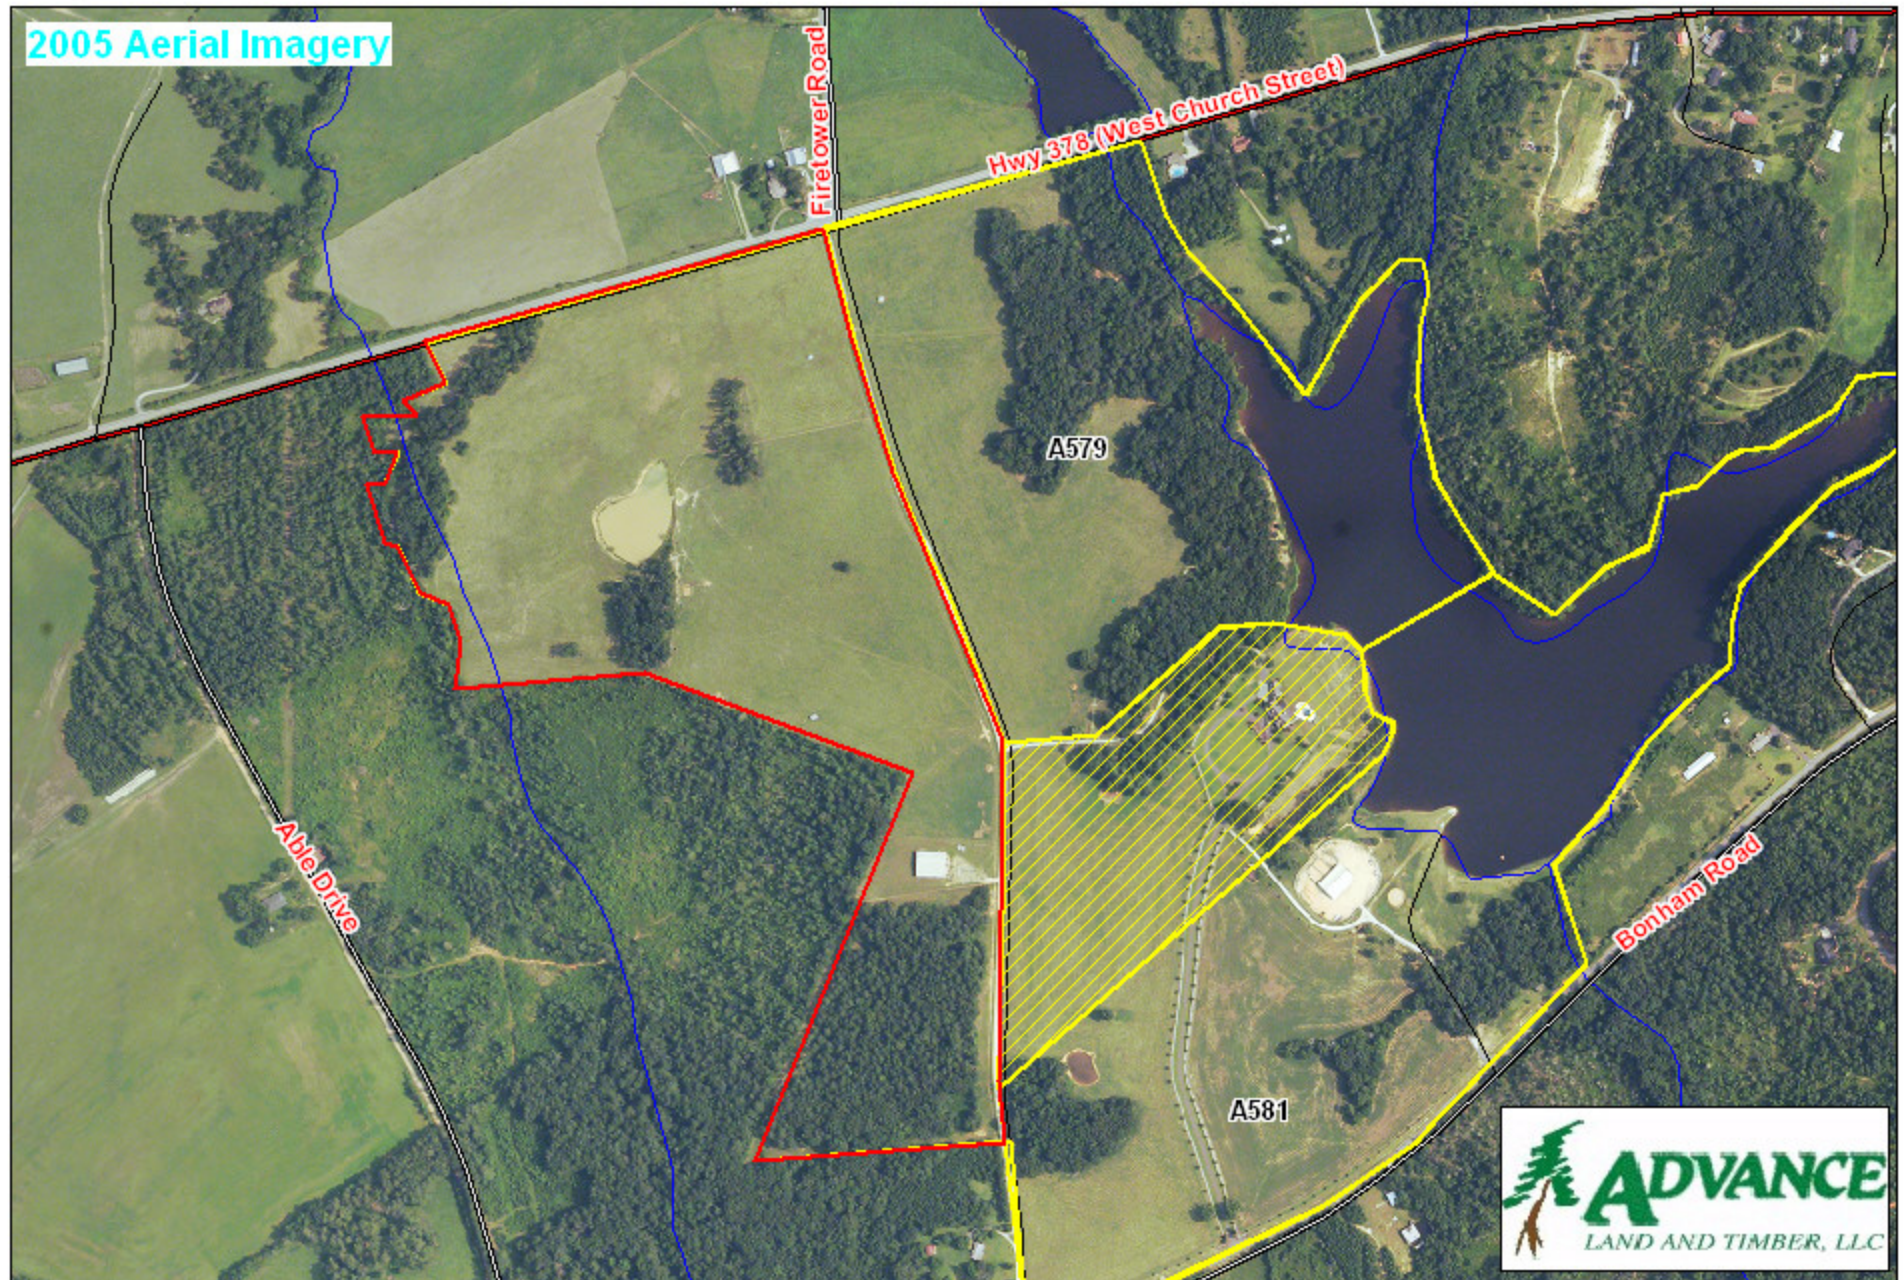

Tract A584-C Dairy Tract West Saluda County, SC

1 inch = 660 feet
77 +/- acres

2005 Aerial Imagery

The information provided on this map is believed to be accurate and is based on the best information available at this time, however, this information is in no way guaranteed.