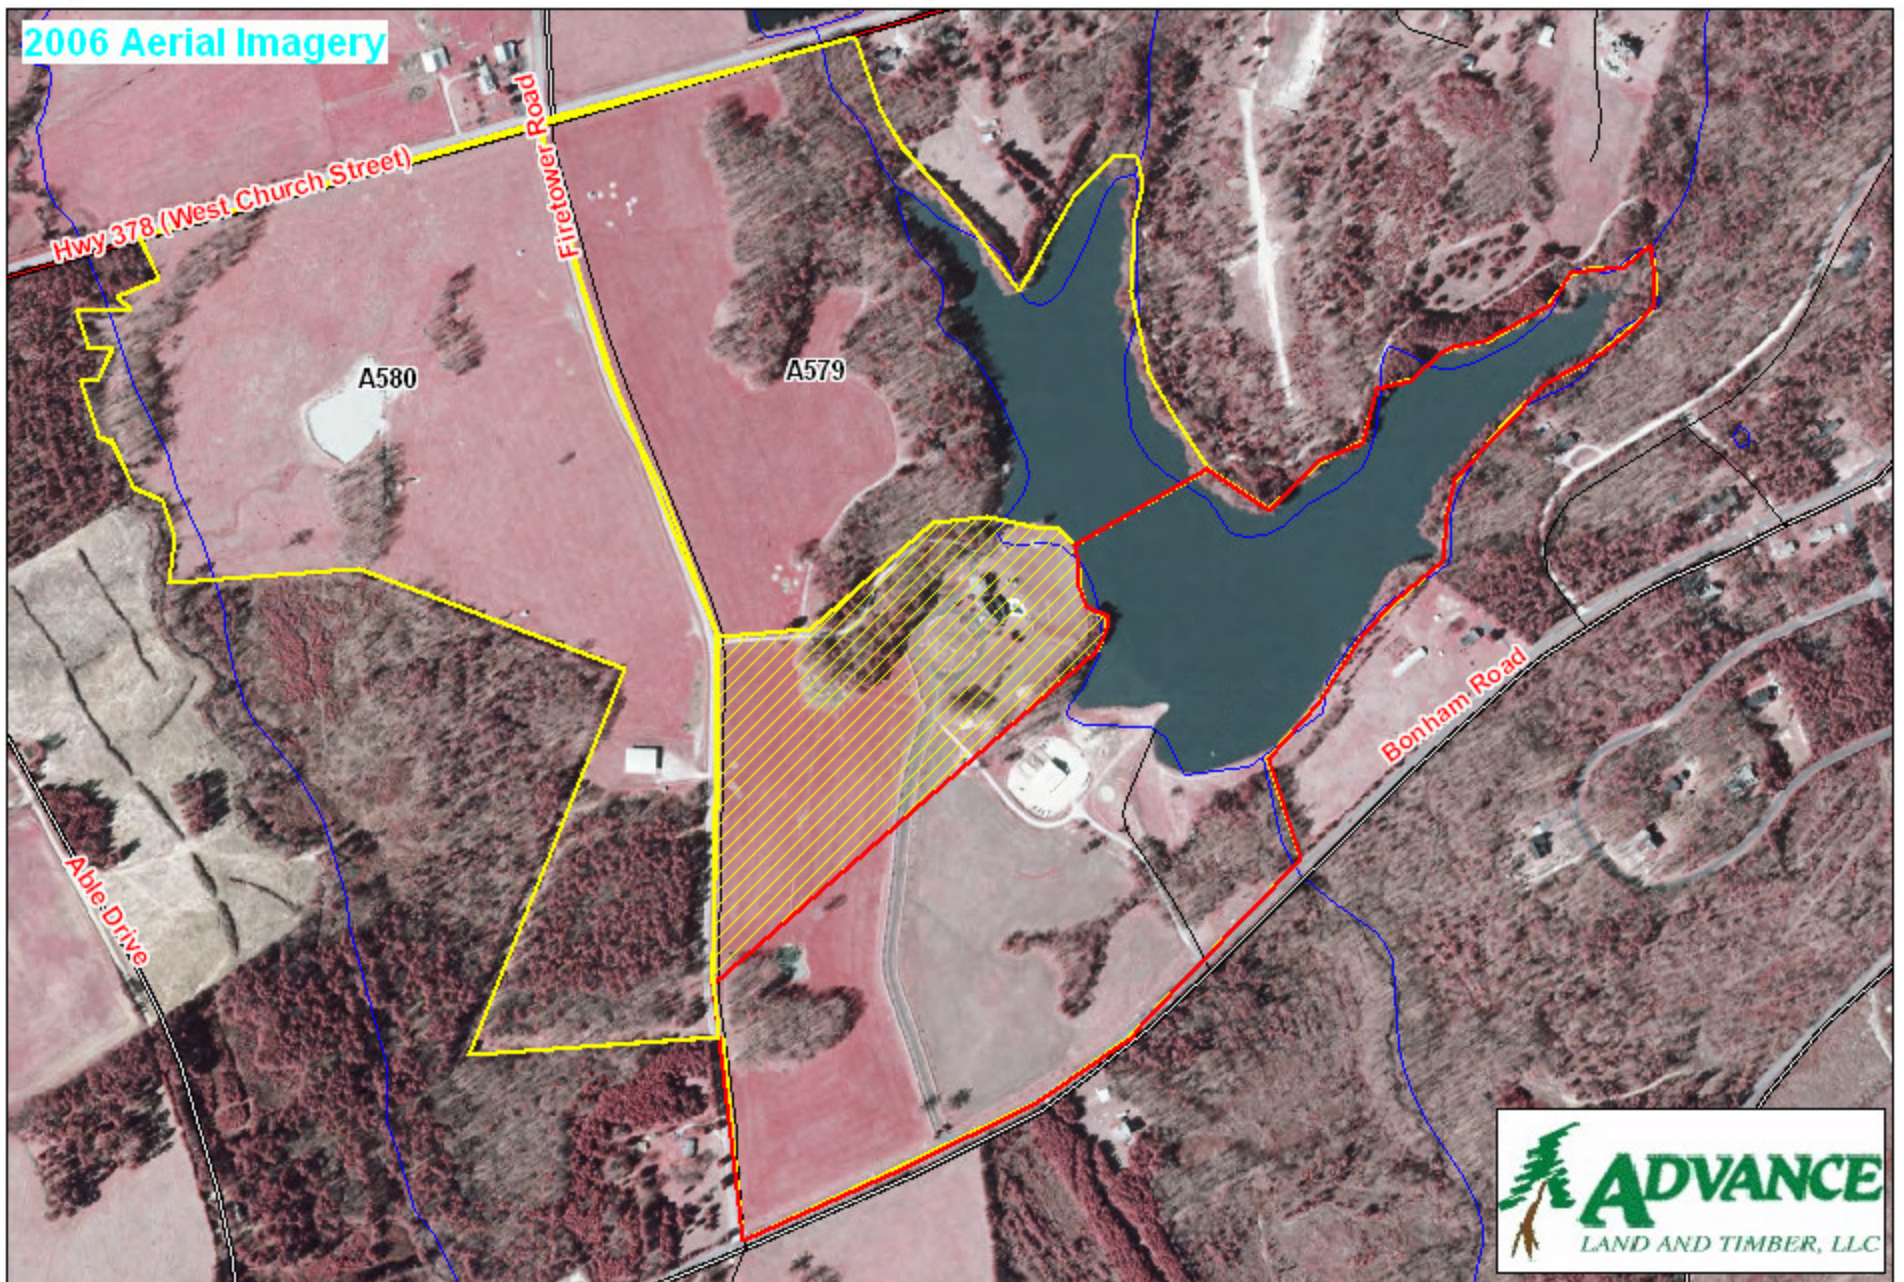

Tract A584-A Dairy Tract South Saluda County, SC

1 inch = 660 feet
79 +/- acres

The information provided on this map is believed to be accurate and is based on the best information available at this time, however, this information is in no way guaranteed.