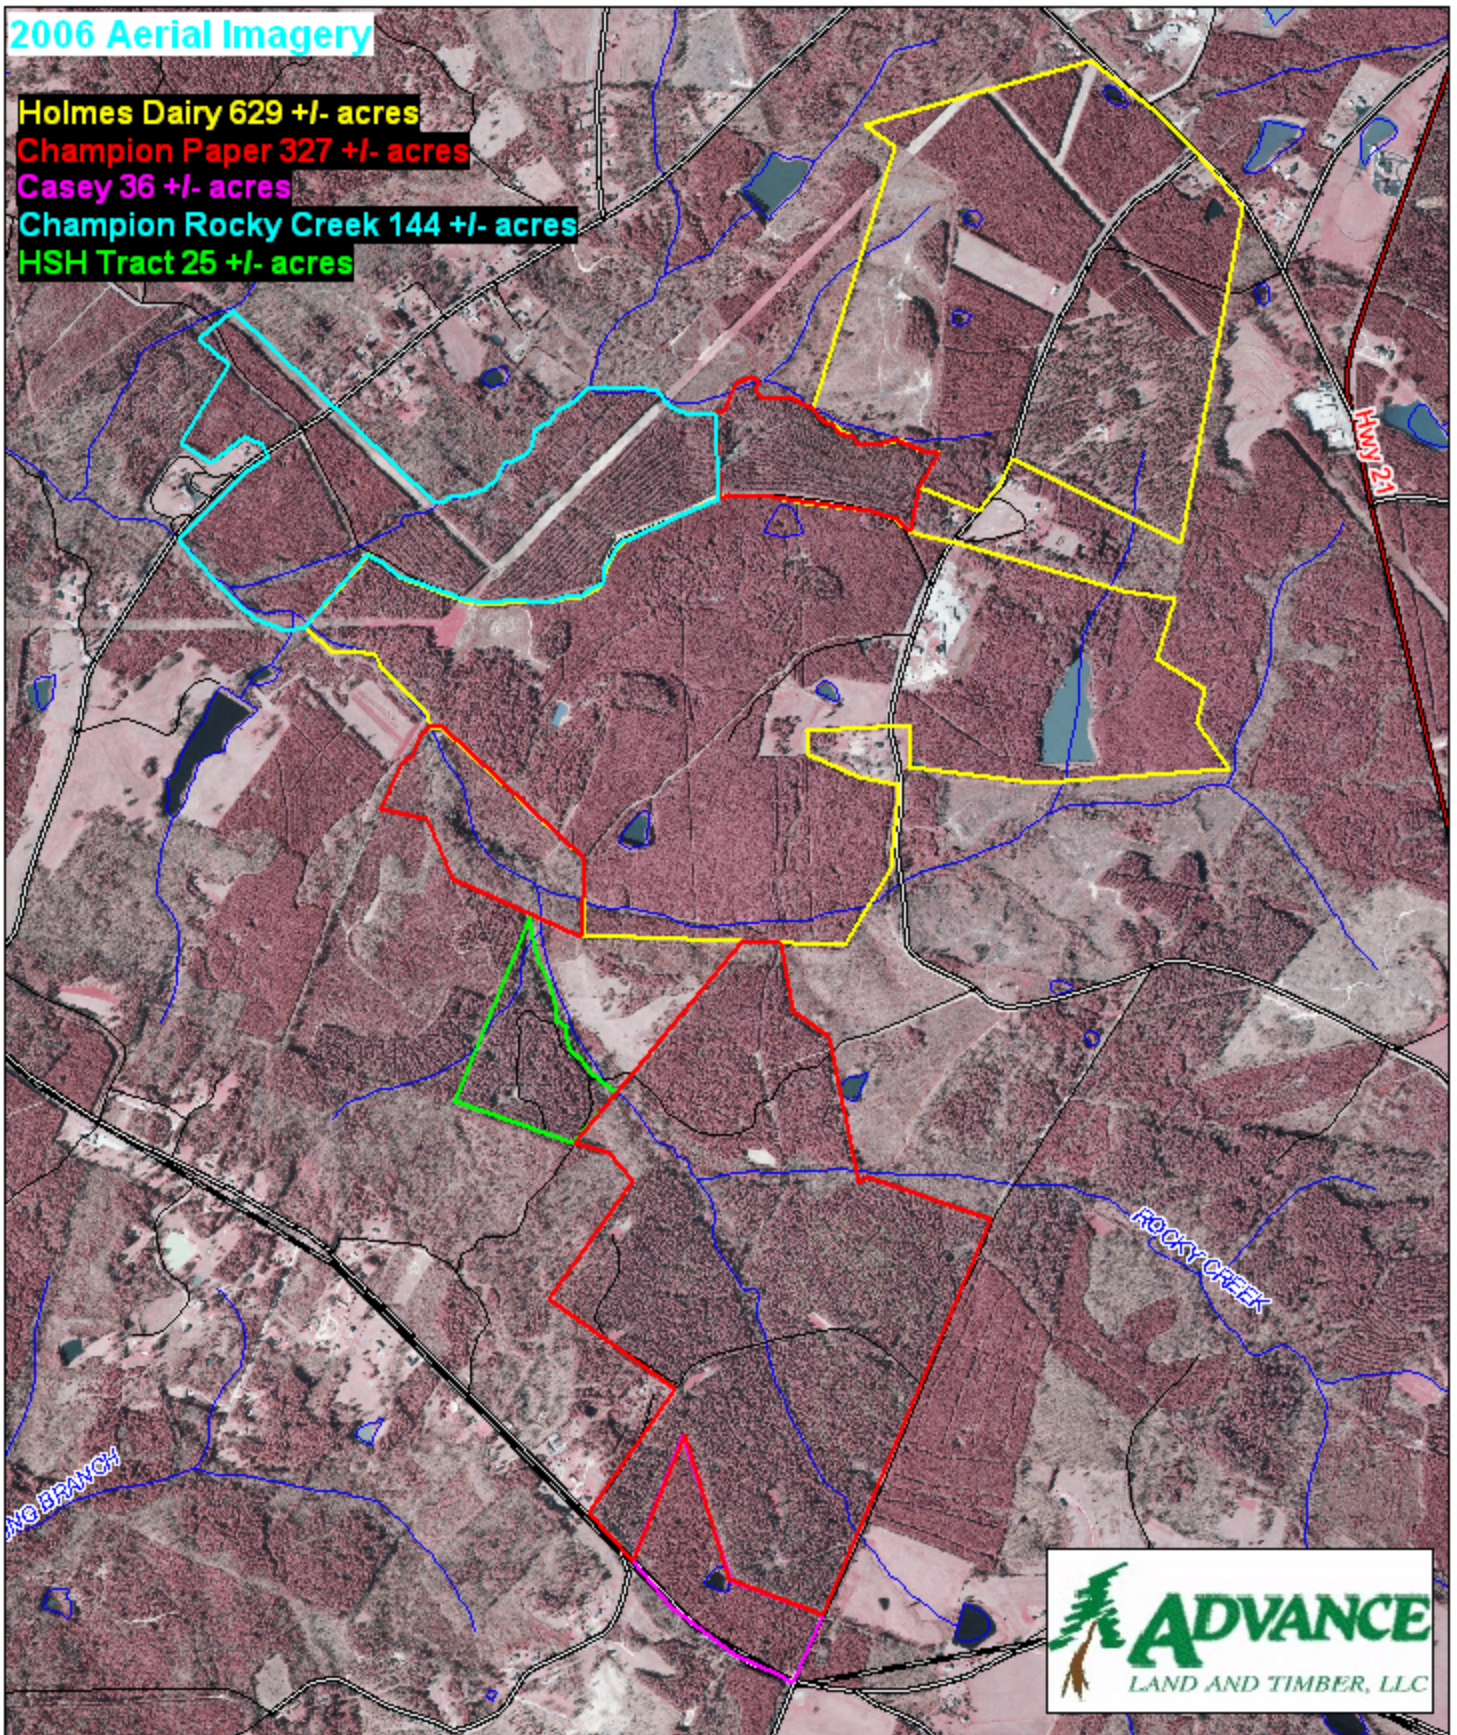

Holmes Dairy, Champion, HSH, Casey Tracts

Saluda County, SC

1 inch = 1,650 feet

2006 Aerial Imagery

- Holmes Dairy 629 +/- acres
- Champion Paper 327 +/- acres
- Casey 36 +/- acres
- Champion Rocky Creek 144 +/- acres
- HSH Tract 25 +/- acres

The information provided on this map is believed to be accurate and is based on the best information available at this time, however, this information is in no way guaranteed.

www.advancelandandtimber.com
1-800-860-9909