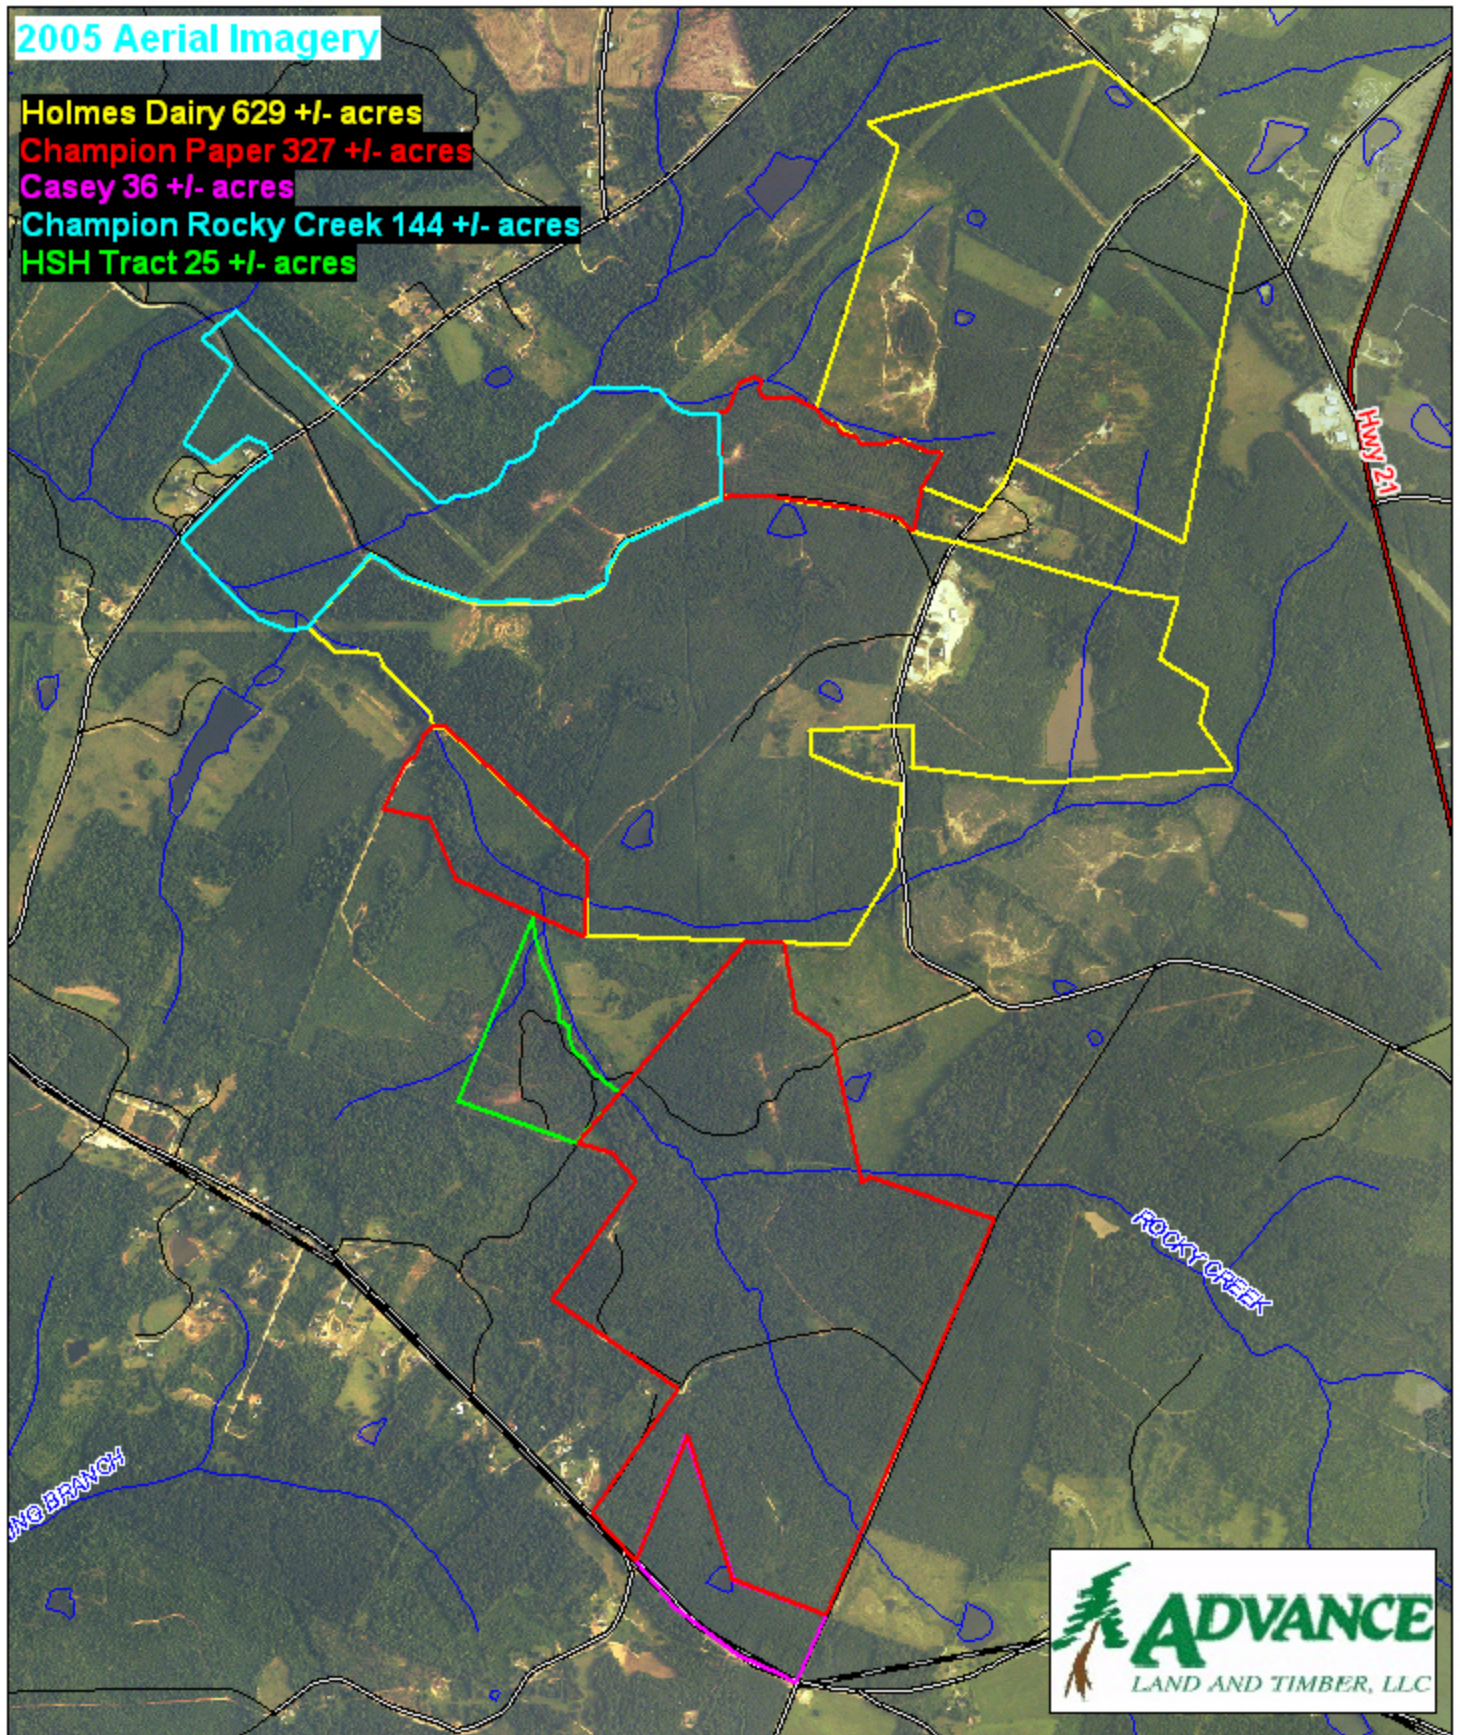

Holmes Dairy, Champion, HSH, Casey Tracts

Saluda County, SC

1 inch = 1,650 feet

2005 Aerial Imagery

- Holmes Dairy 629 +/- acres
- Champion Paper 327 +/- acres
- Casey 36 +/- acres
- Champion Rocky Creek 144 +/- acres
- HSH Tract 25 +/- acres

The information provided on this map is believed to be accurate and is based on the best information available at this time, however, this information is in no way guaranteed.

www.advancelandandtimber.com
1-800-860-9909