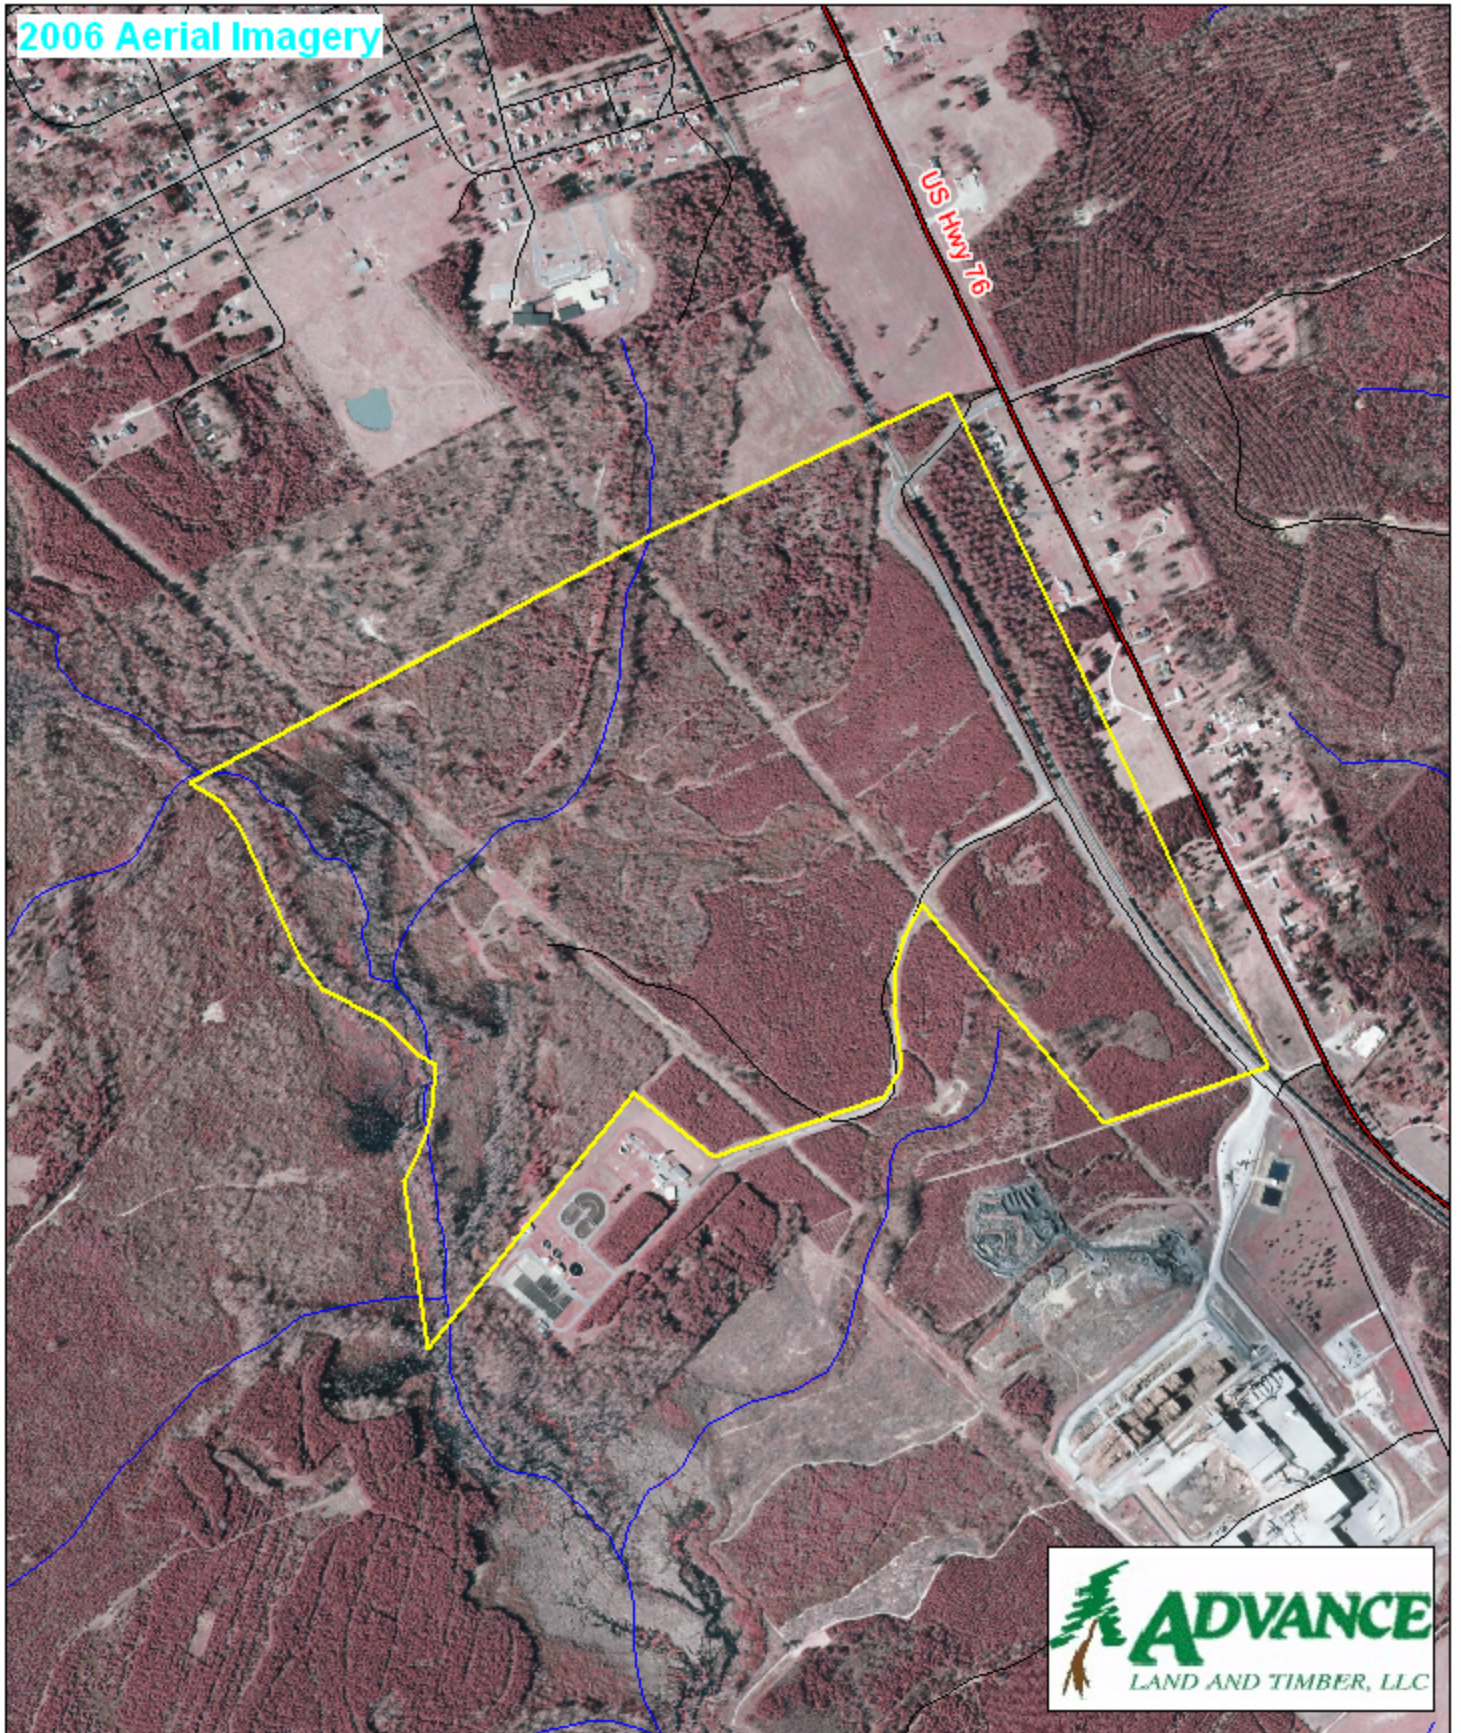

# Copeland Tract (Norbord) Tract Laurens County, SC

1 inch = 990 feet  
314.34 +/- acres

2006 Aerial Imagery

The information provided on this map is believed to be accurate and is based on the best information available at this time, however, this information is in no way guaranteed.