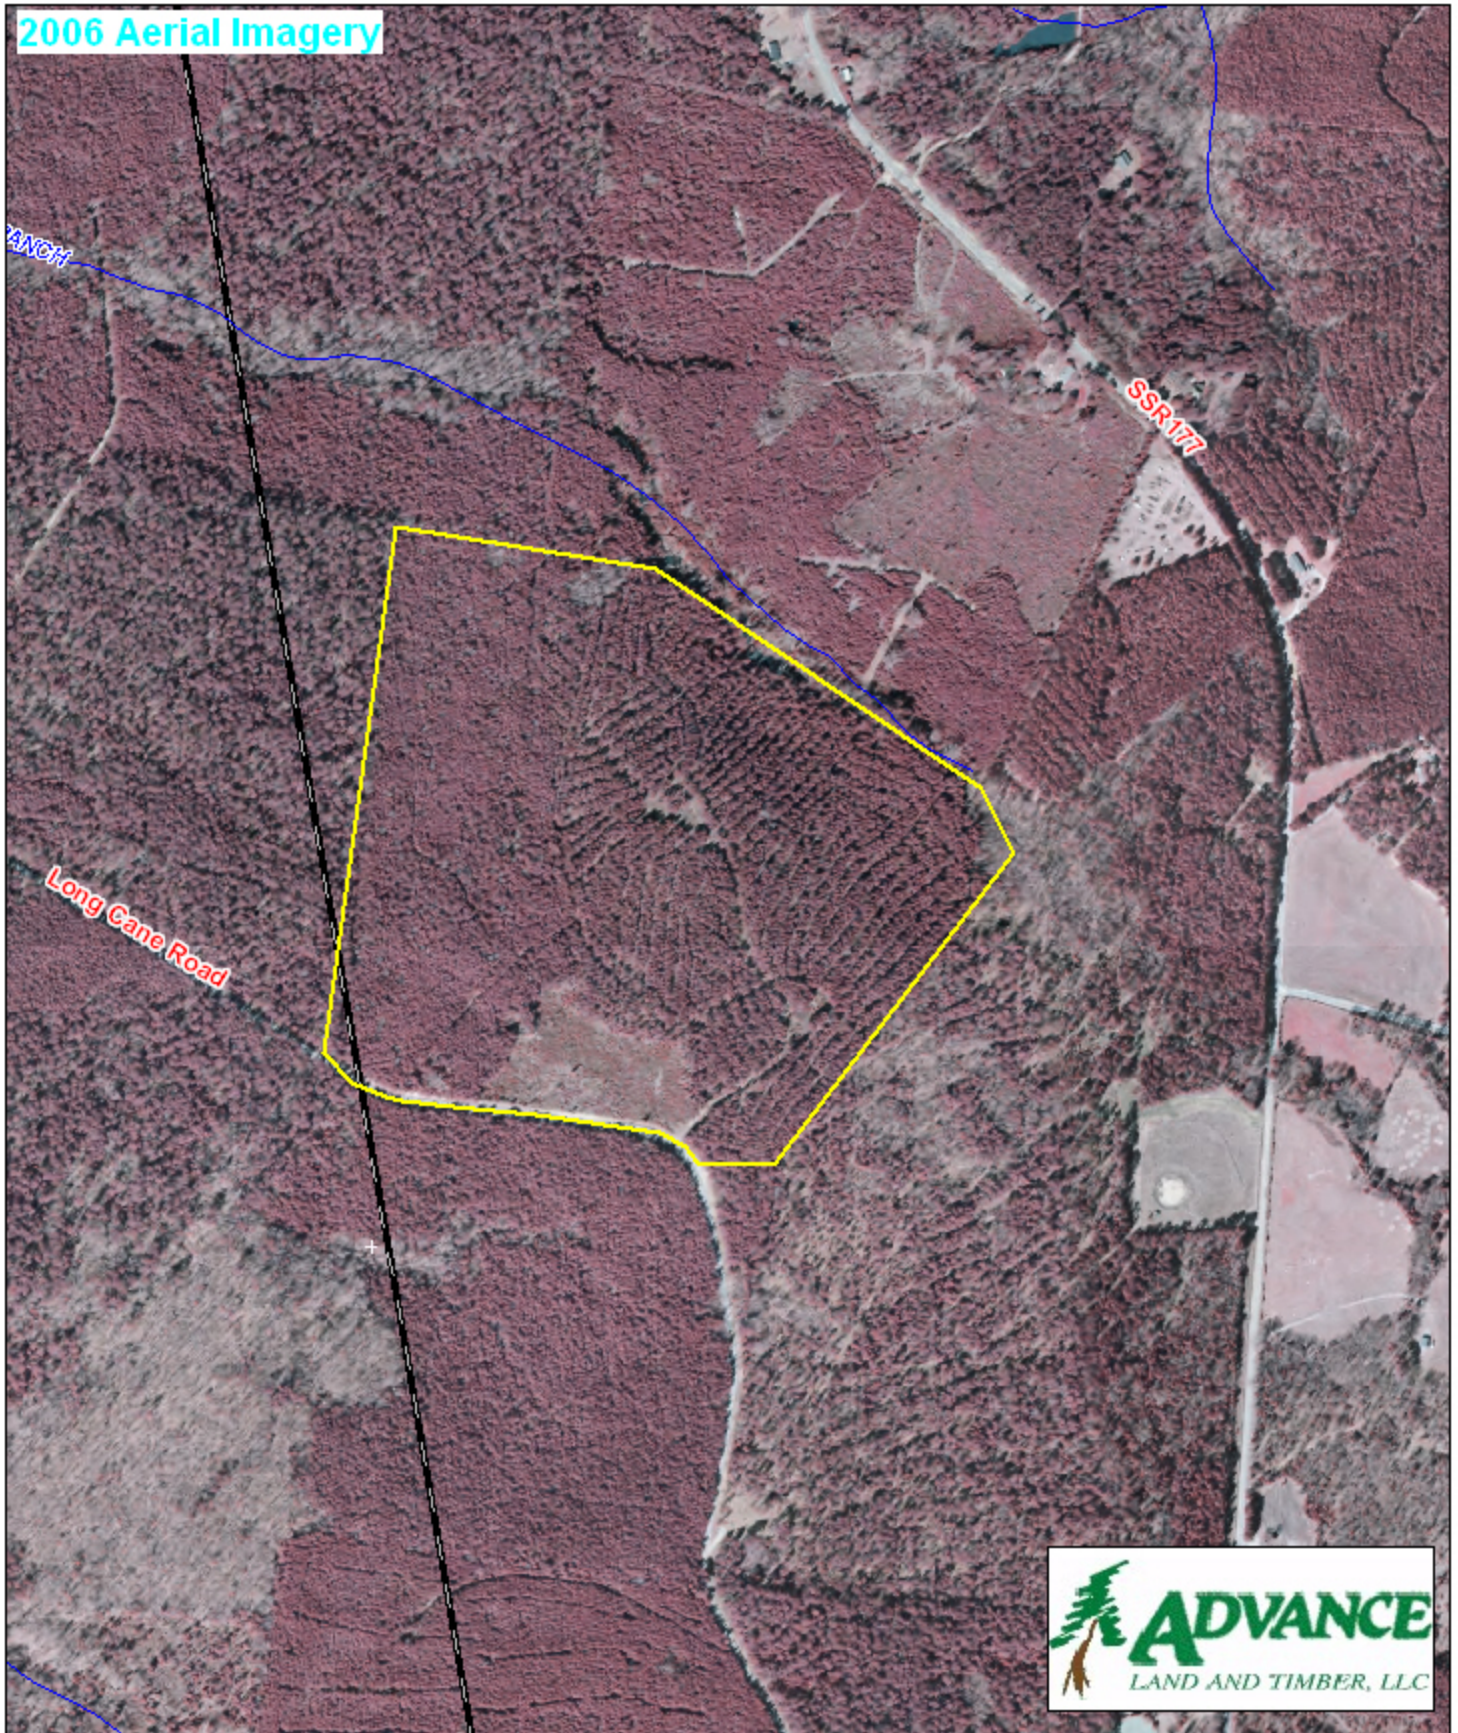

Grier Estate Tract Greenwood County, SC

1 inch = 660 feet
80.36 +/- acres
(includes 6 acres in
McCormick CO)

2006 Aerial Imagery

The information provided on this map is believed to be accurate and is based on the best information available at this time, however, this information is in no way guaranteed.