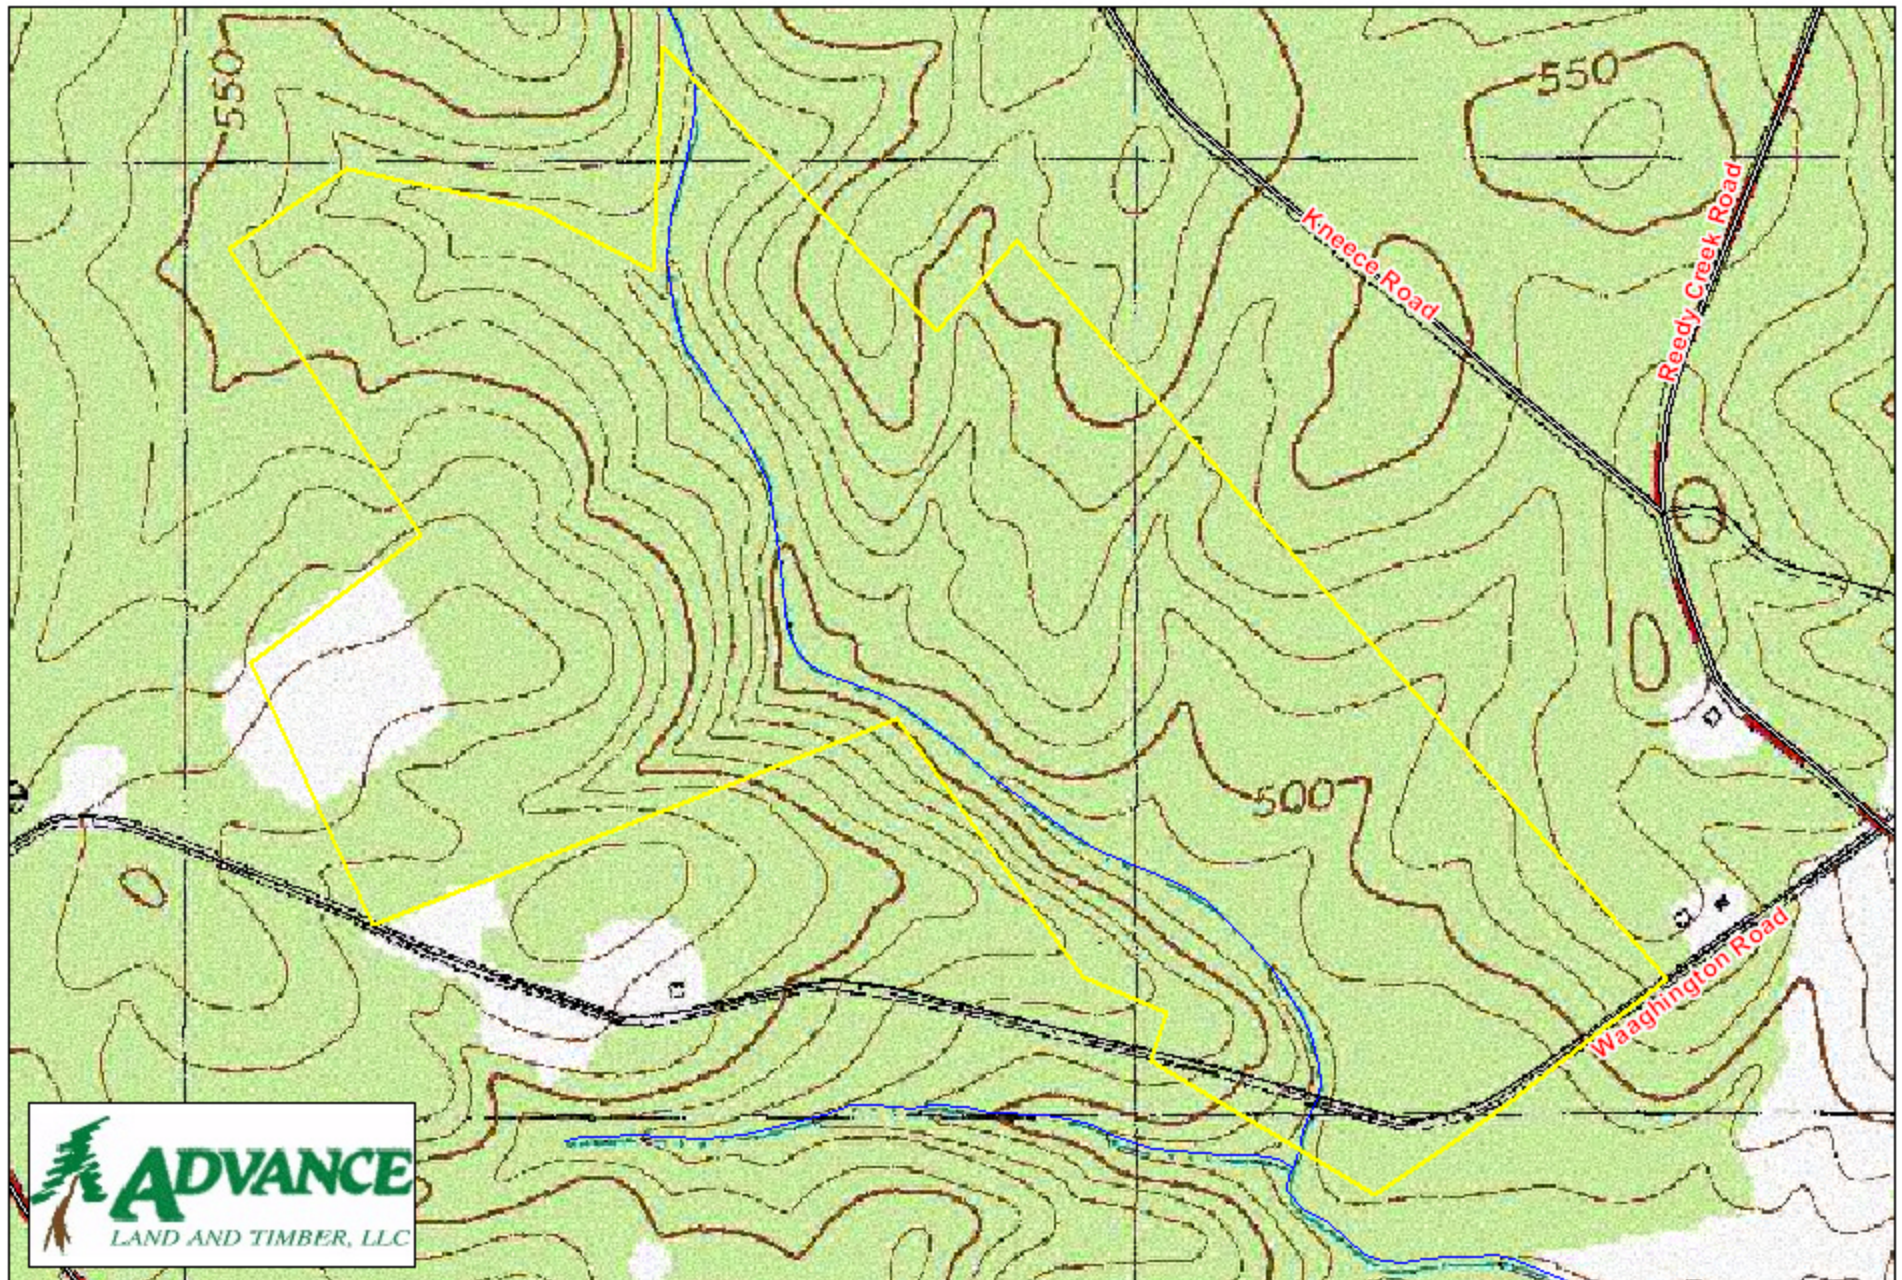

Pleasant Ridge Tract Greenwood County, SC

1 inch = 660 feet
199.42 +/- acres

The information provided on this map is believed to be accurate and is based on the best information available at this time, however, this information is in no way guaranteed.