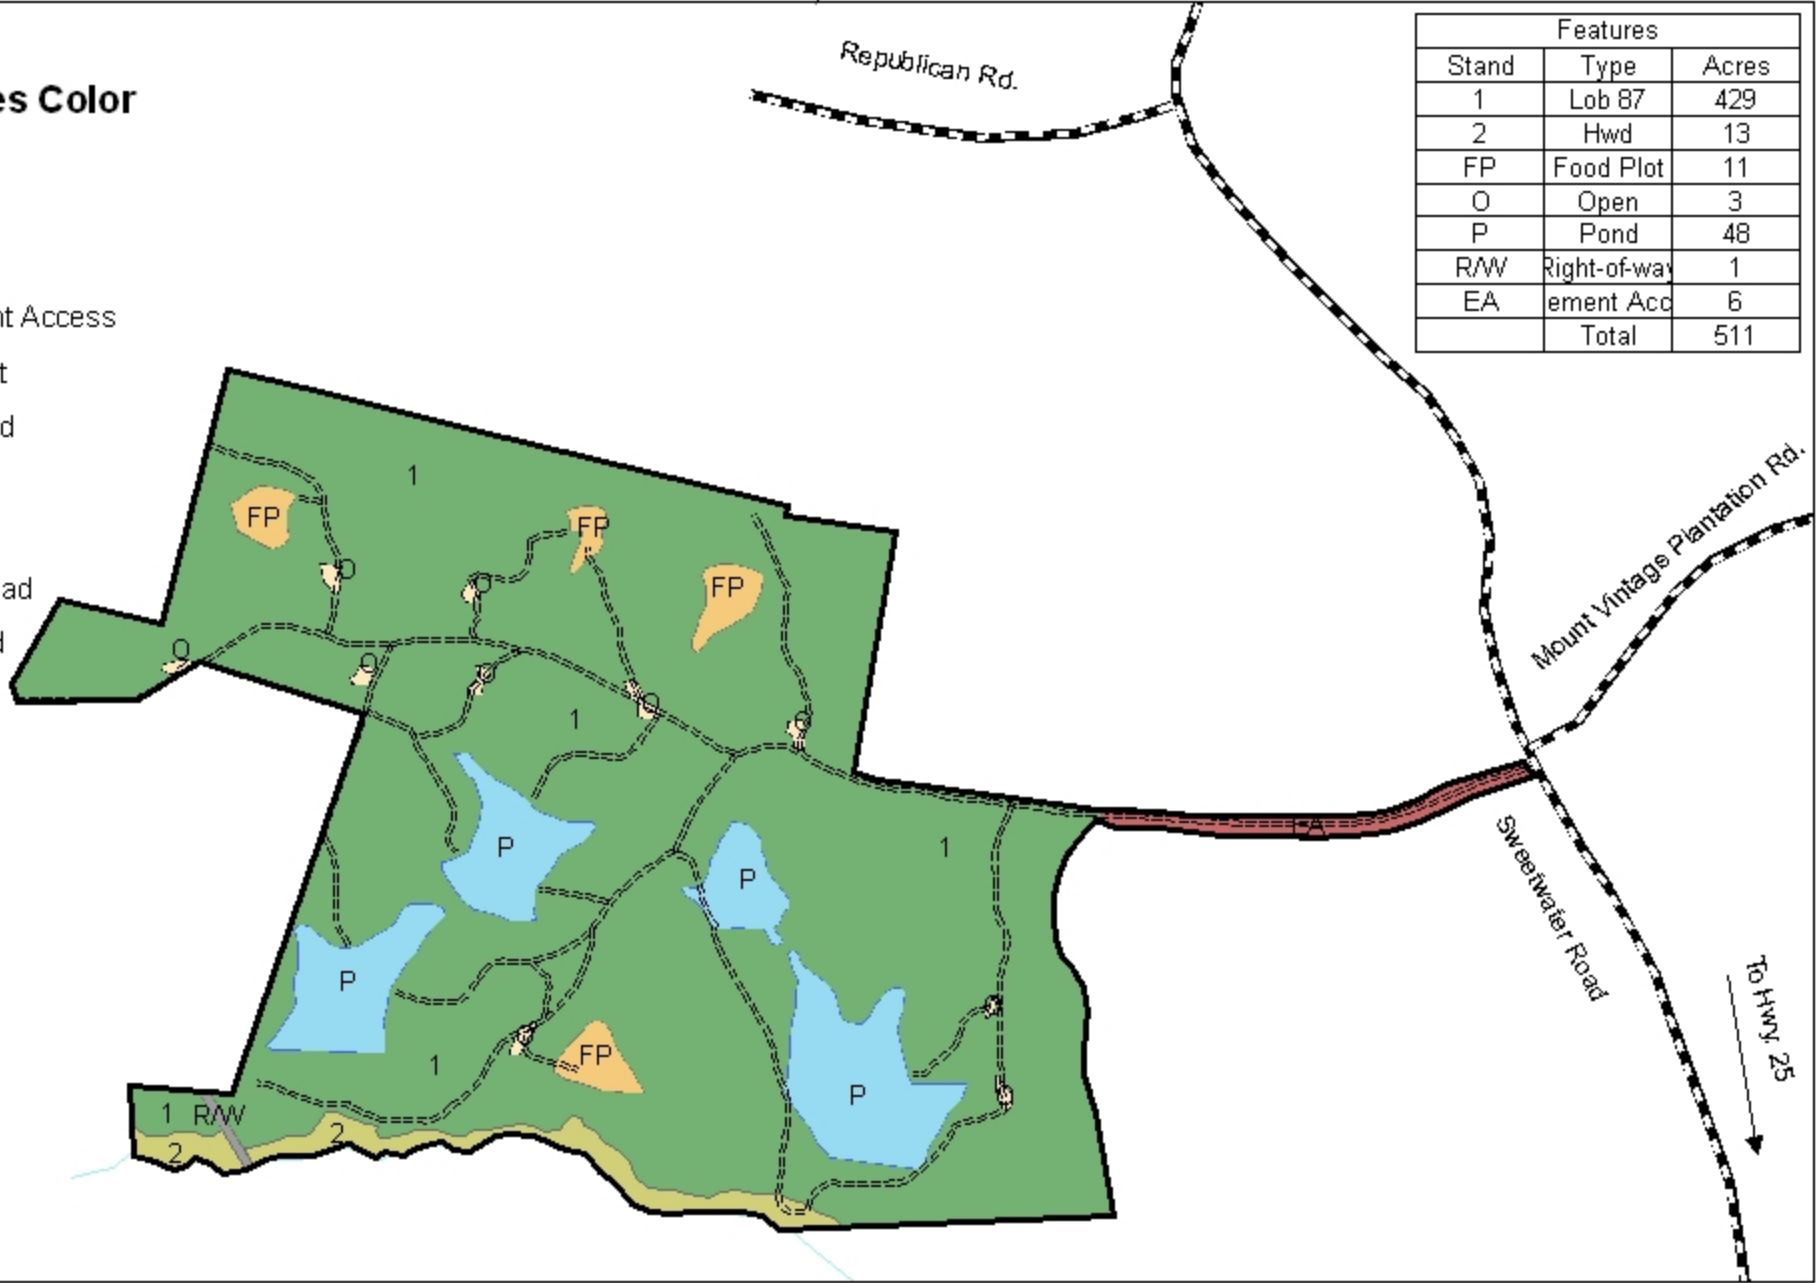

Mt. Vintage Tract
Edgefield County, SC
October, 2010

Latitude: 33.67
Longitude: -81.98

Legend

Timber Types Color

Stand

-  R/W
-  Open
-  Easement Access
-  Food Plot
-  Hardwood
-  Pond
-  Lob 87
-  Major Road
-  Dirt Road
-  Creek

Features		
Stand	Type	Acres
1	Lob 87	429
2	Hwd	13
FP	Food Plot	11
O	Open	3
P	Pond	48
R/W	Right-of-way	1
EA	Easement Acc	6
	Total	511

This map is considered accurate; however, no warranty is given or implied.