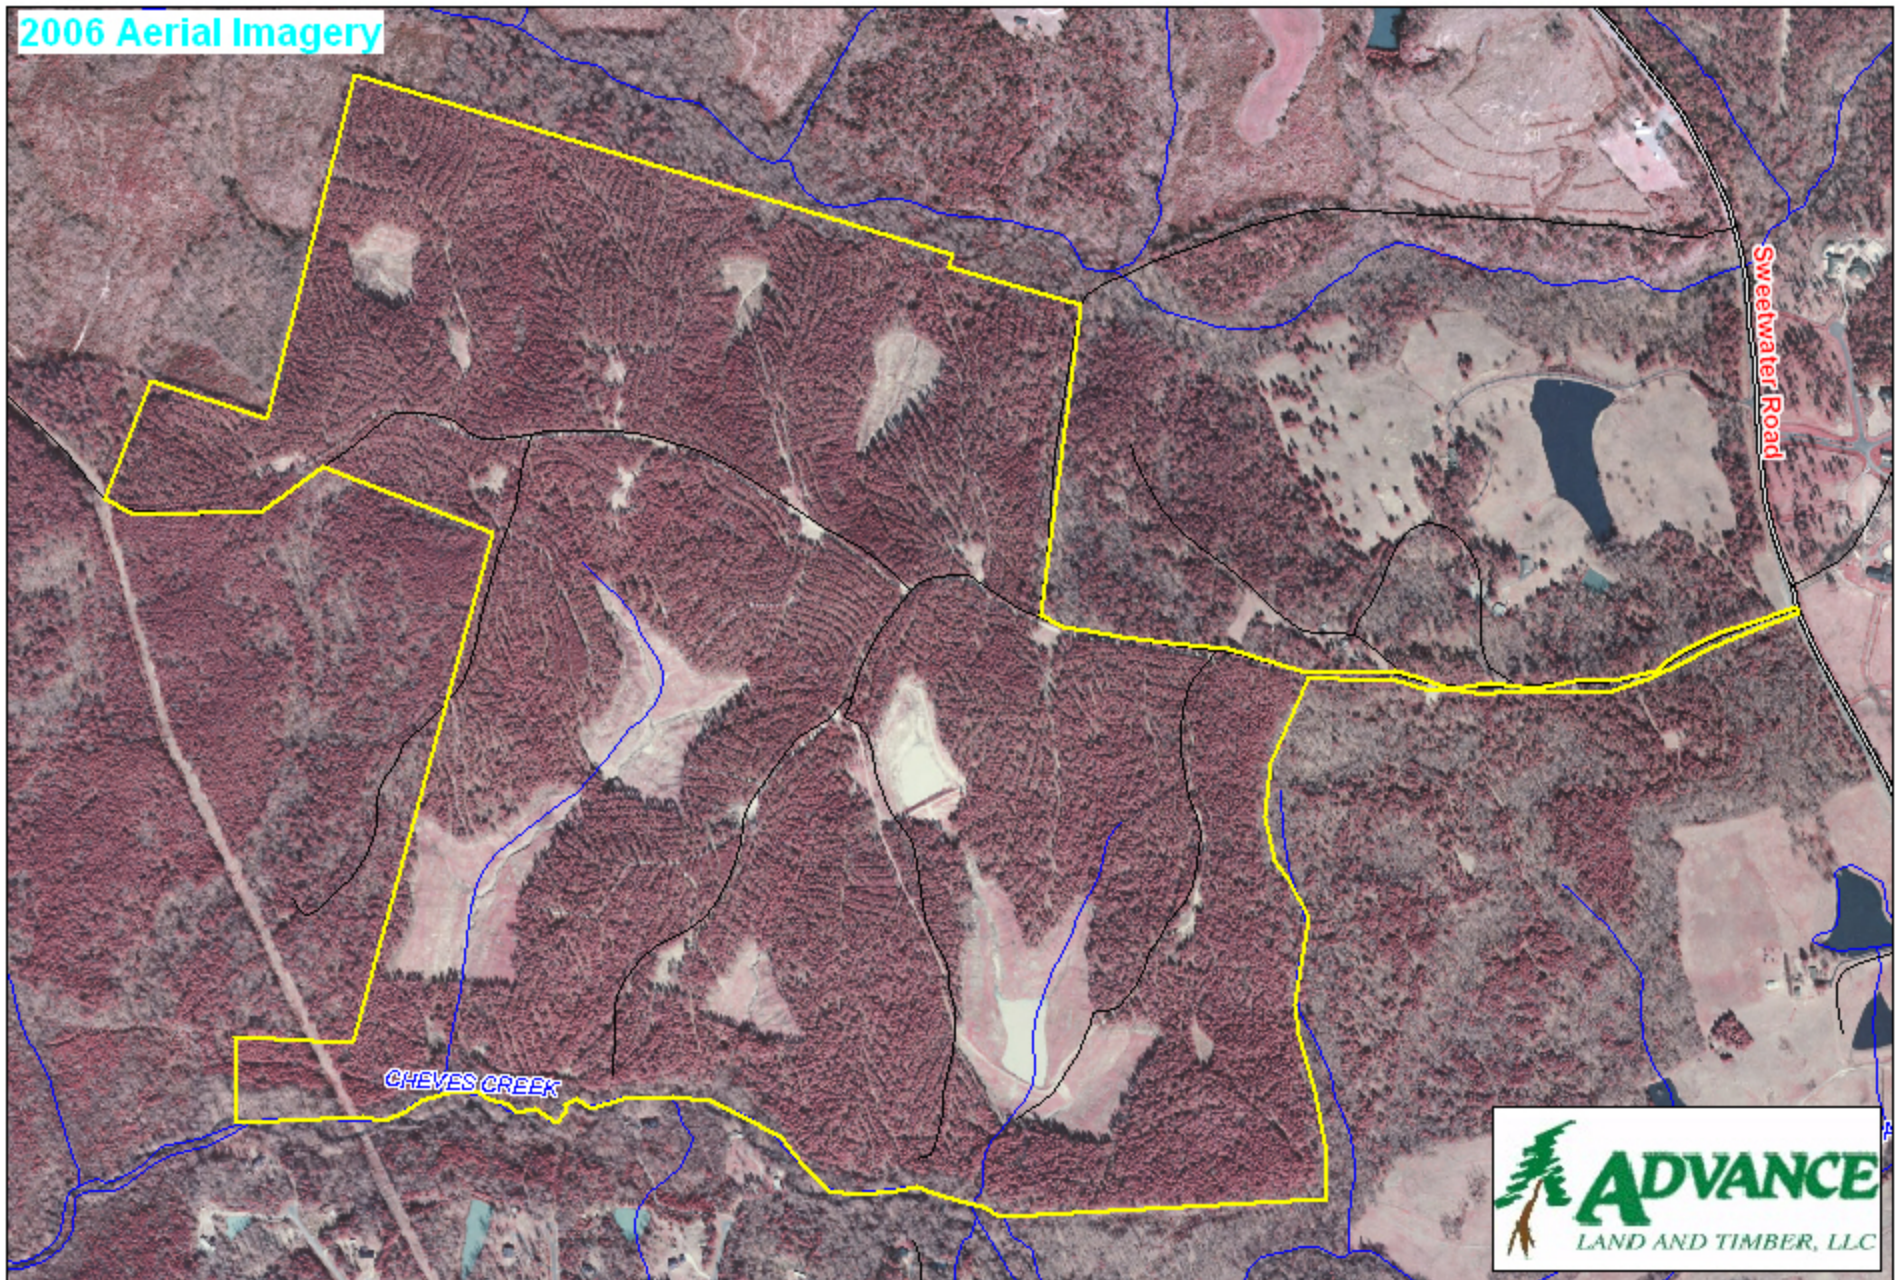

# Mt. Vintage Tract Edgefield County, SC

1 inch = 990 feet  
505.1 +/- acres

2006 Aerial Imagery

The information provided on this map is believed to be accurate and is based on the best information available at this time, however, this information is in no way guaranteed.