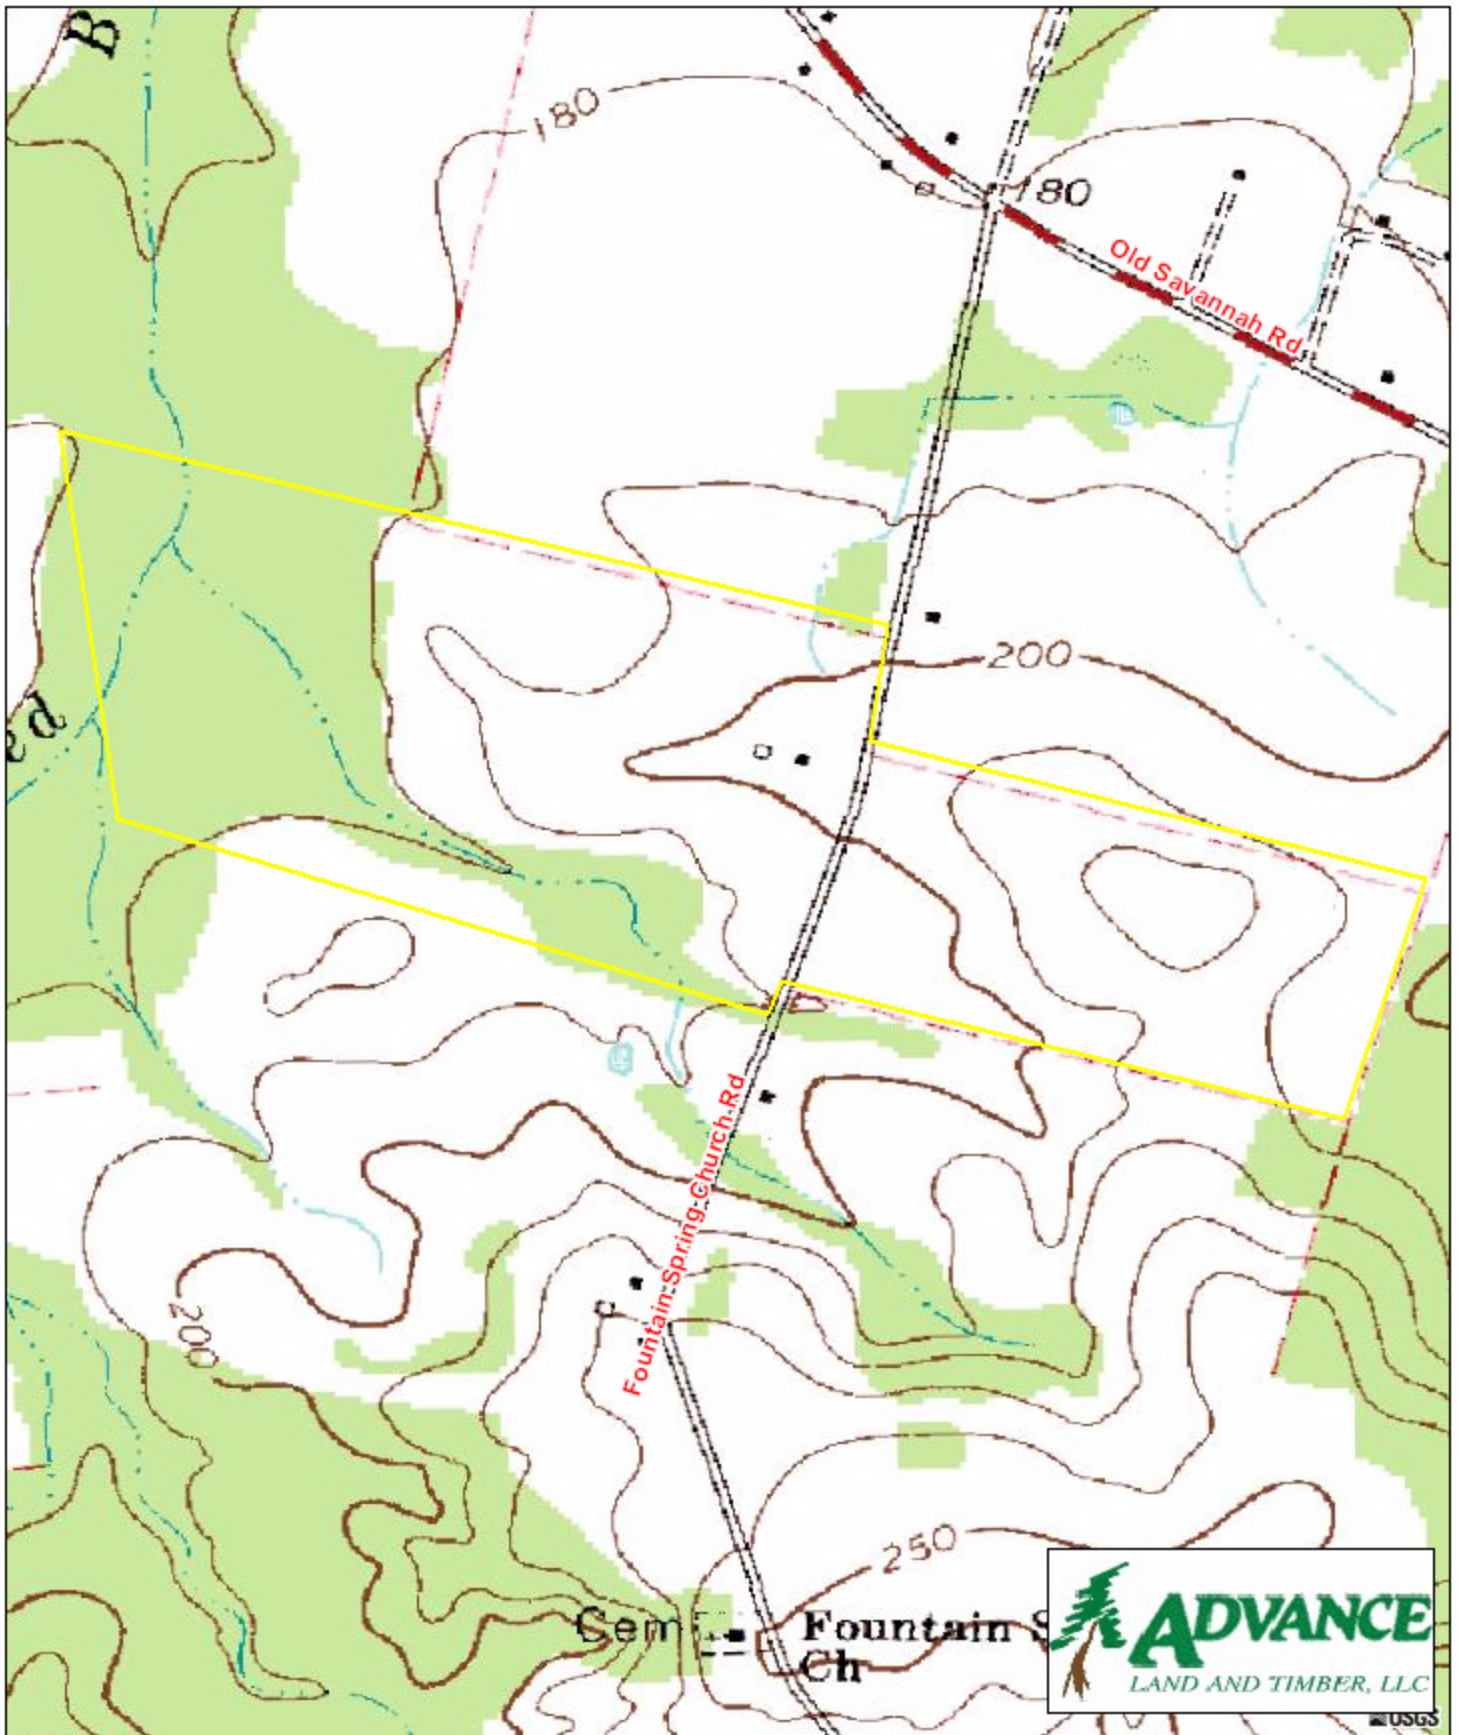

Tract A549 Reddick Tract Jenkins County, GA

1 inch = 660 feet
142.91 +/- acres

The information provided on this map is believed to be accurate and is based on the best information available at this time, however, this information is in no way guaranteed.