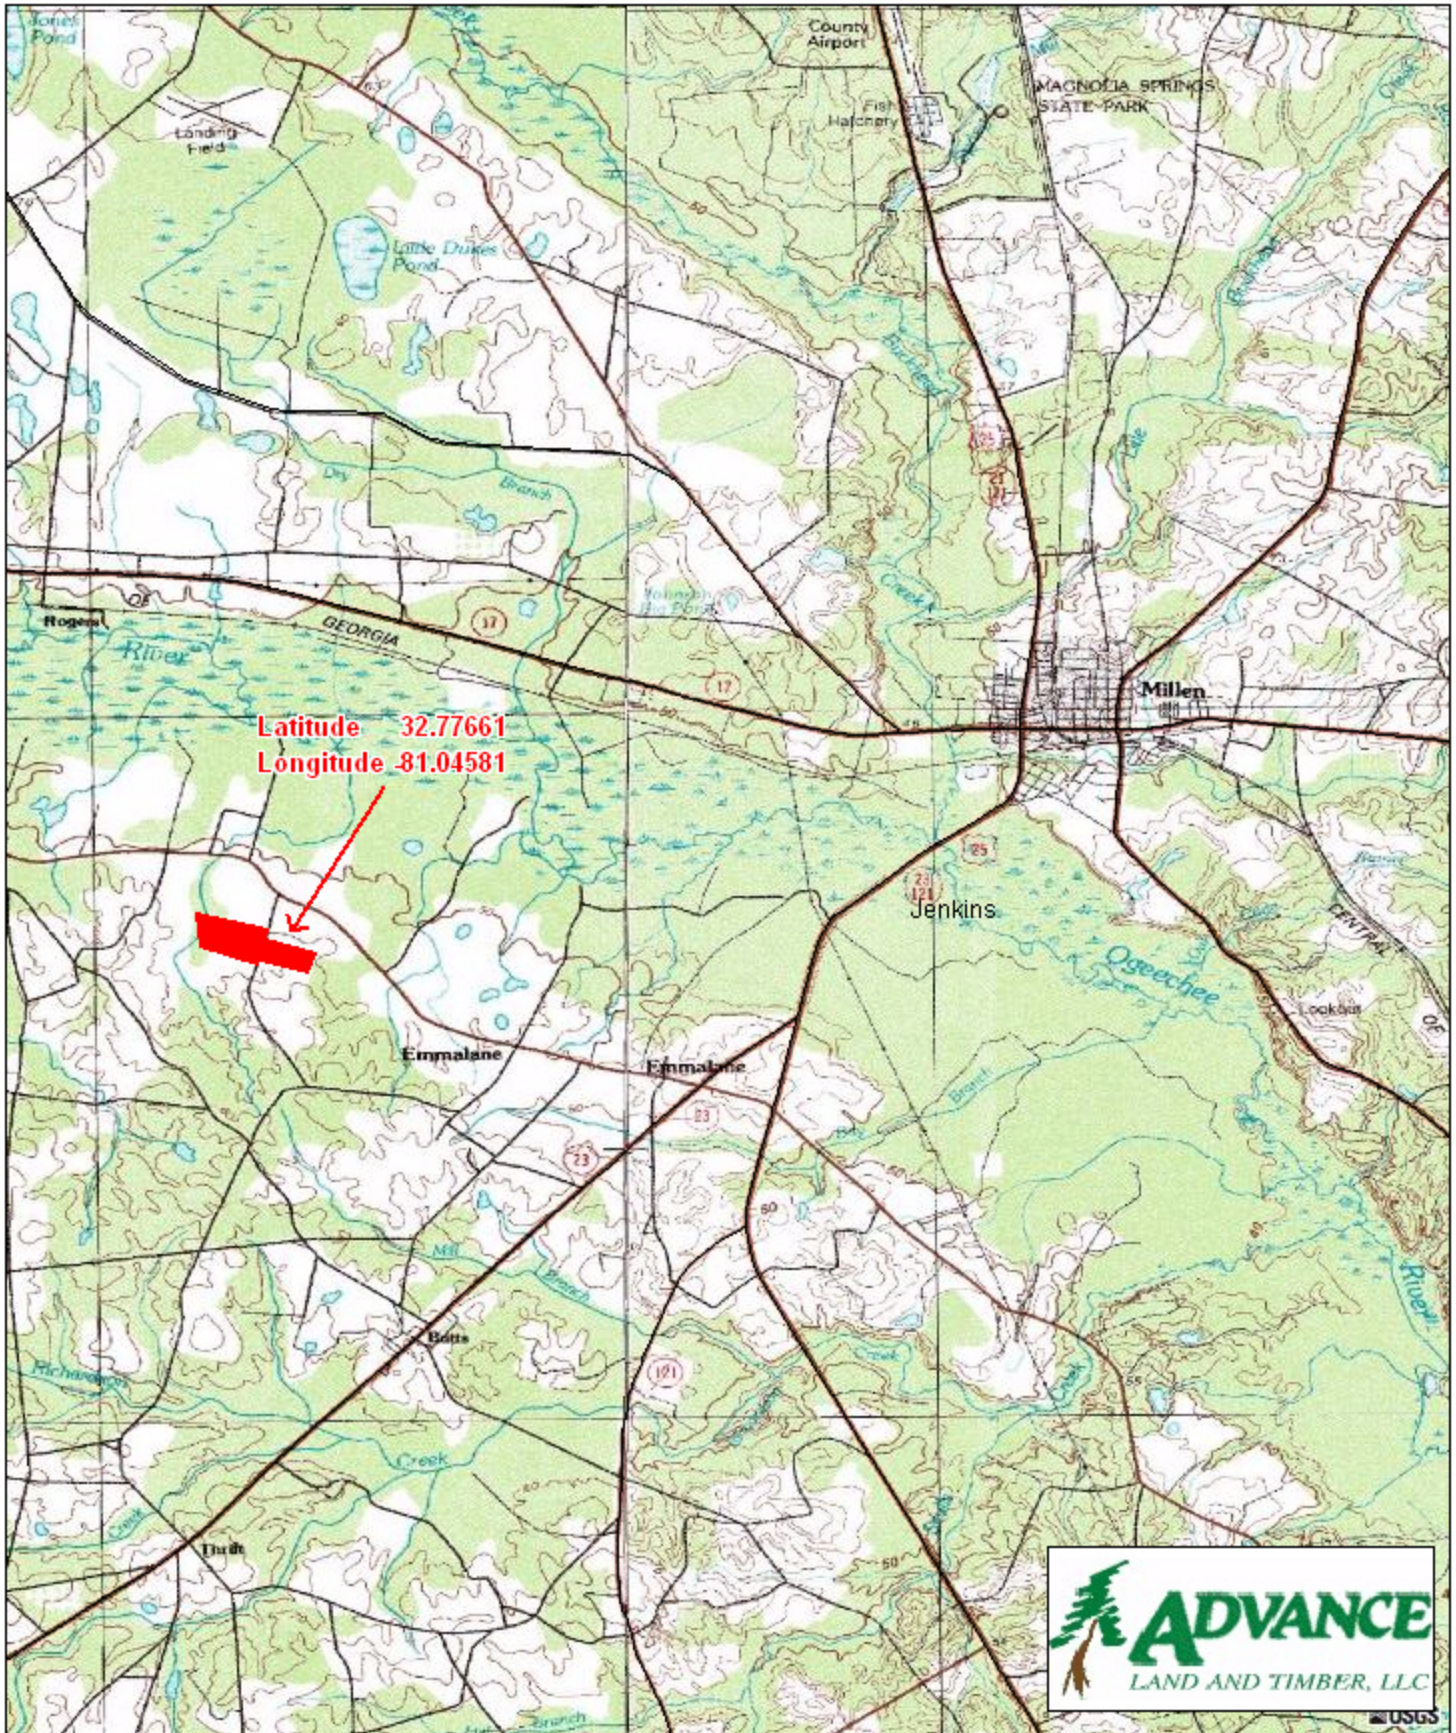

Tract A549 Reddick Tract Jenkins County, GA

1 inch = 7,500 feet
142.91 +/- acres

Latitude 32.77661
Longitude -81.04581

The information provided on this map is believed to be accurate and is based on the best information available at this time, however, this information is in no way guaranteed.