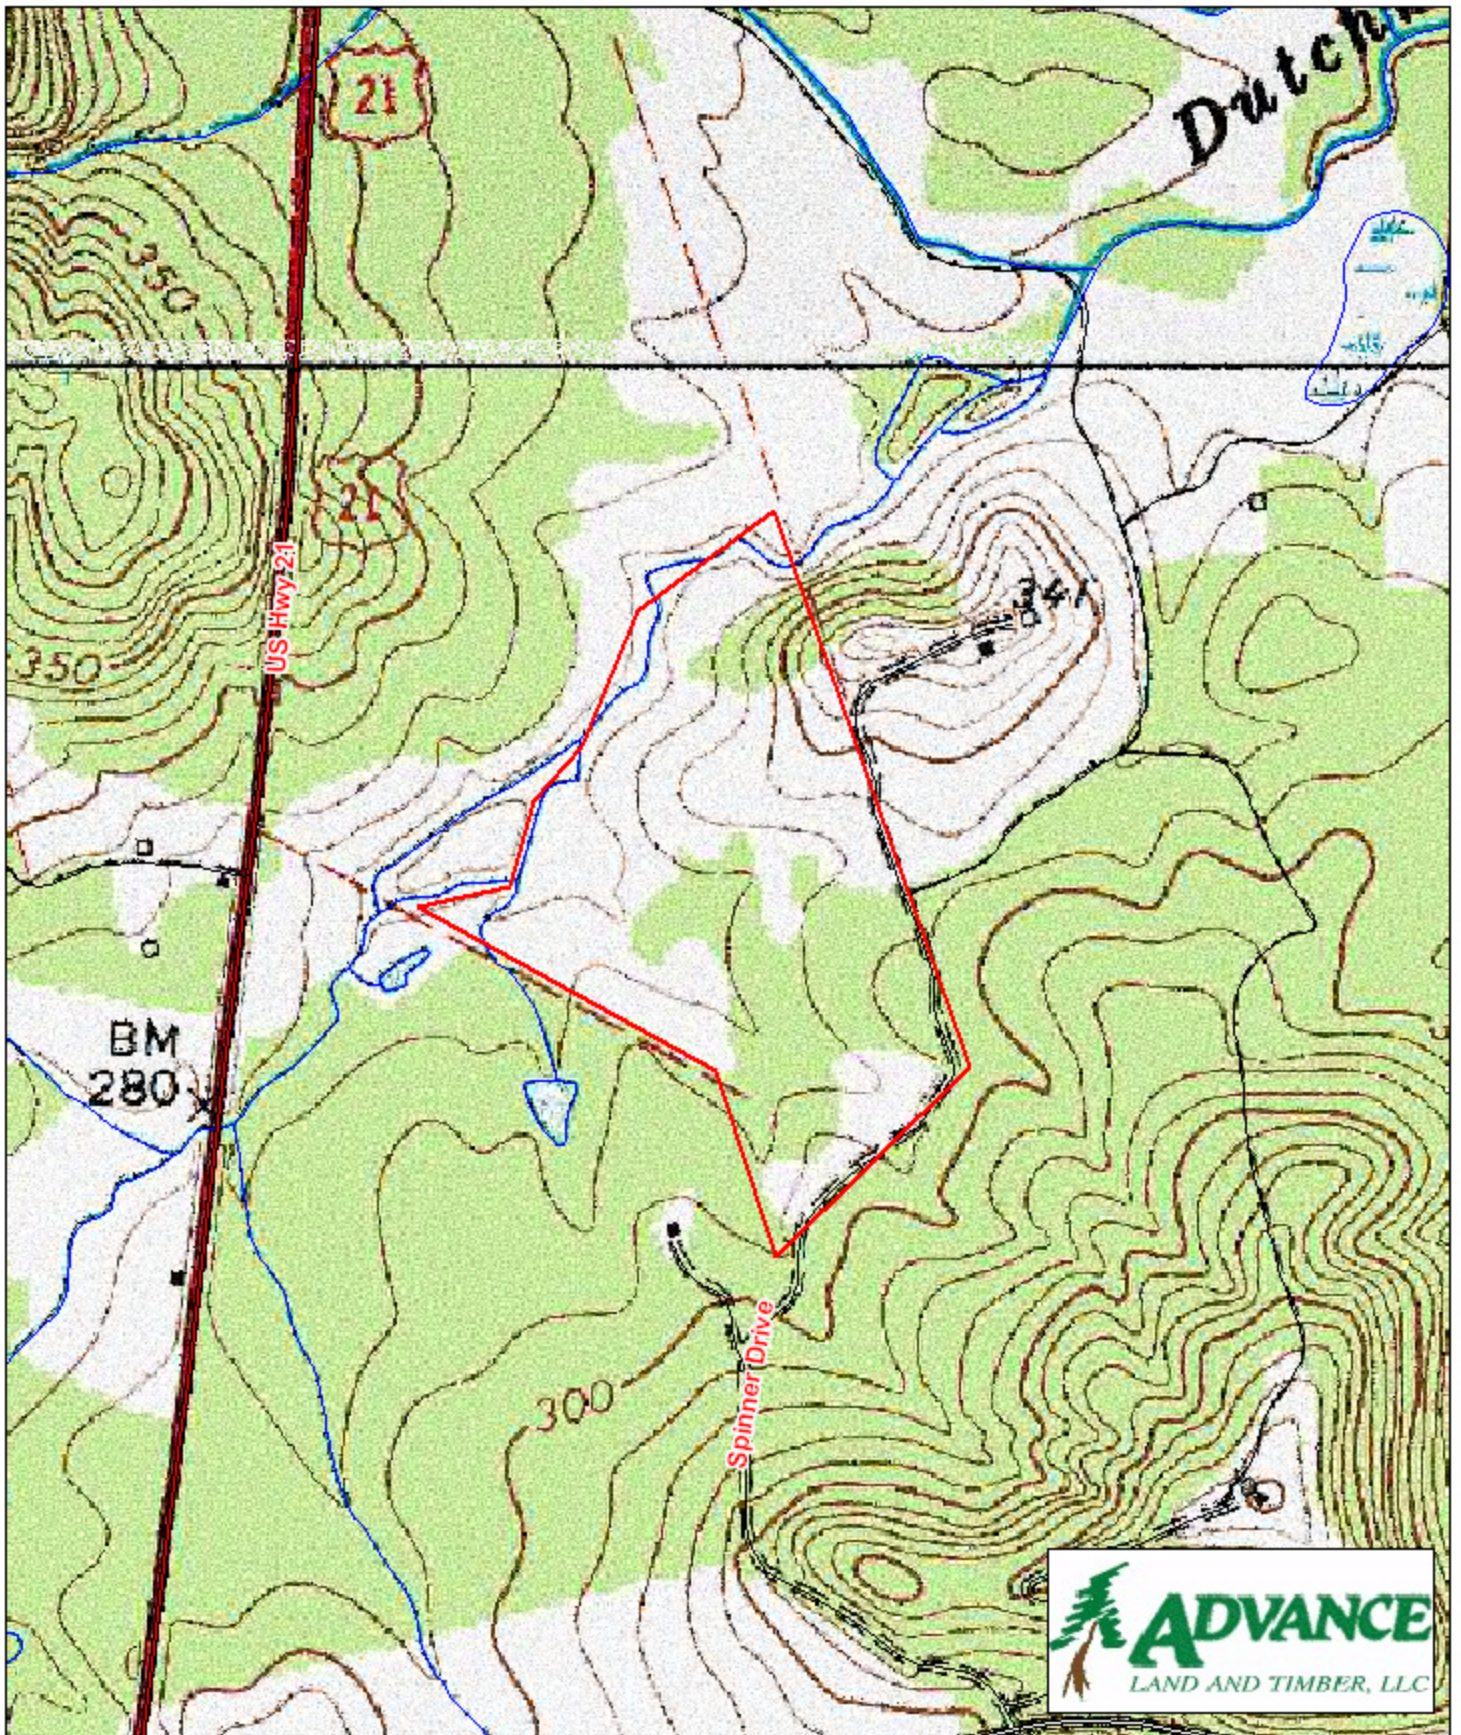

Tract A436 Fairfield County, SC

1 inch = 660 feet
50 +/- acres

The information provided on this map is believed to be accurate and is based on the best information available at this time, however, this information is in no way guaranteed.