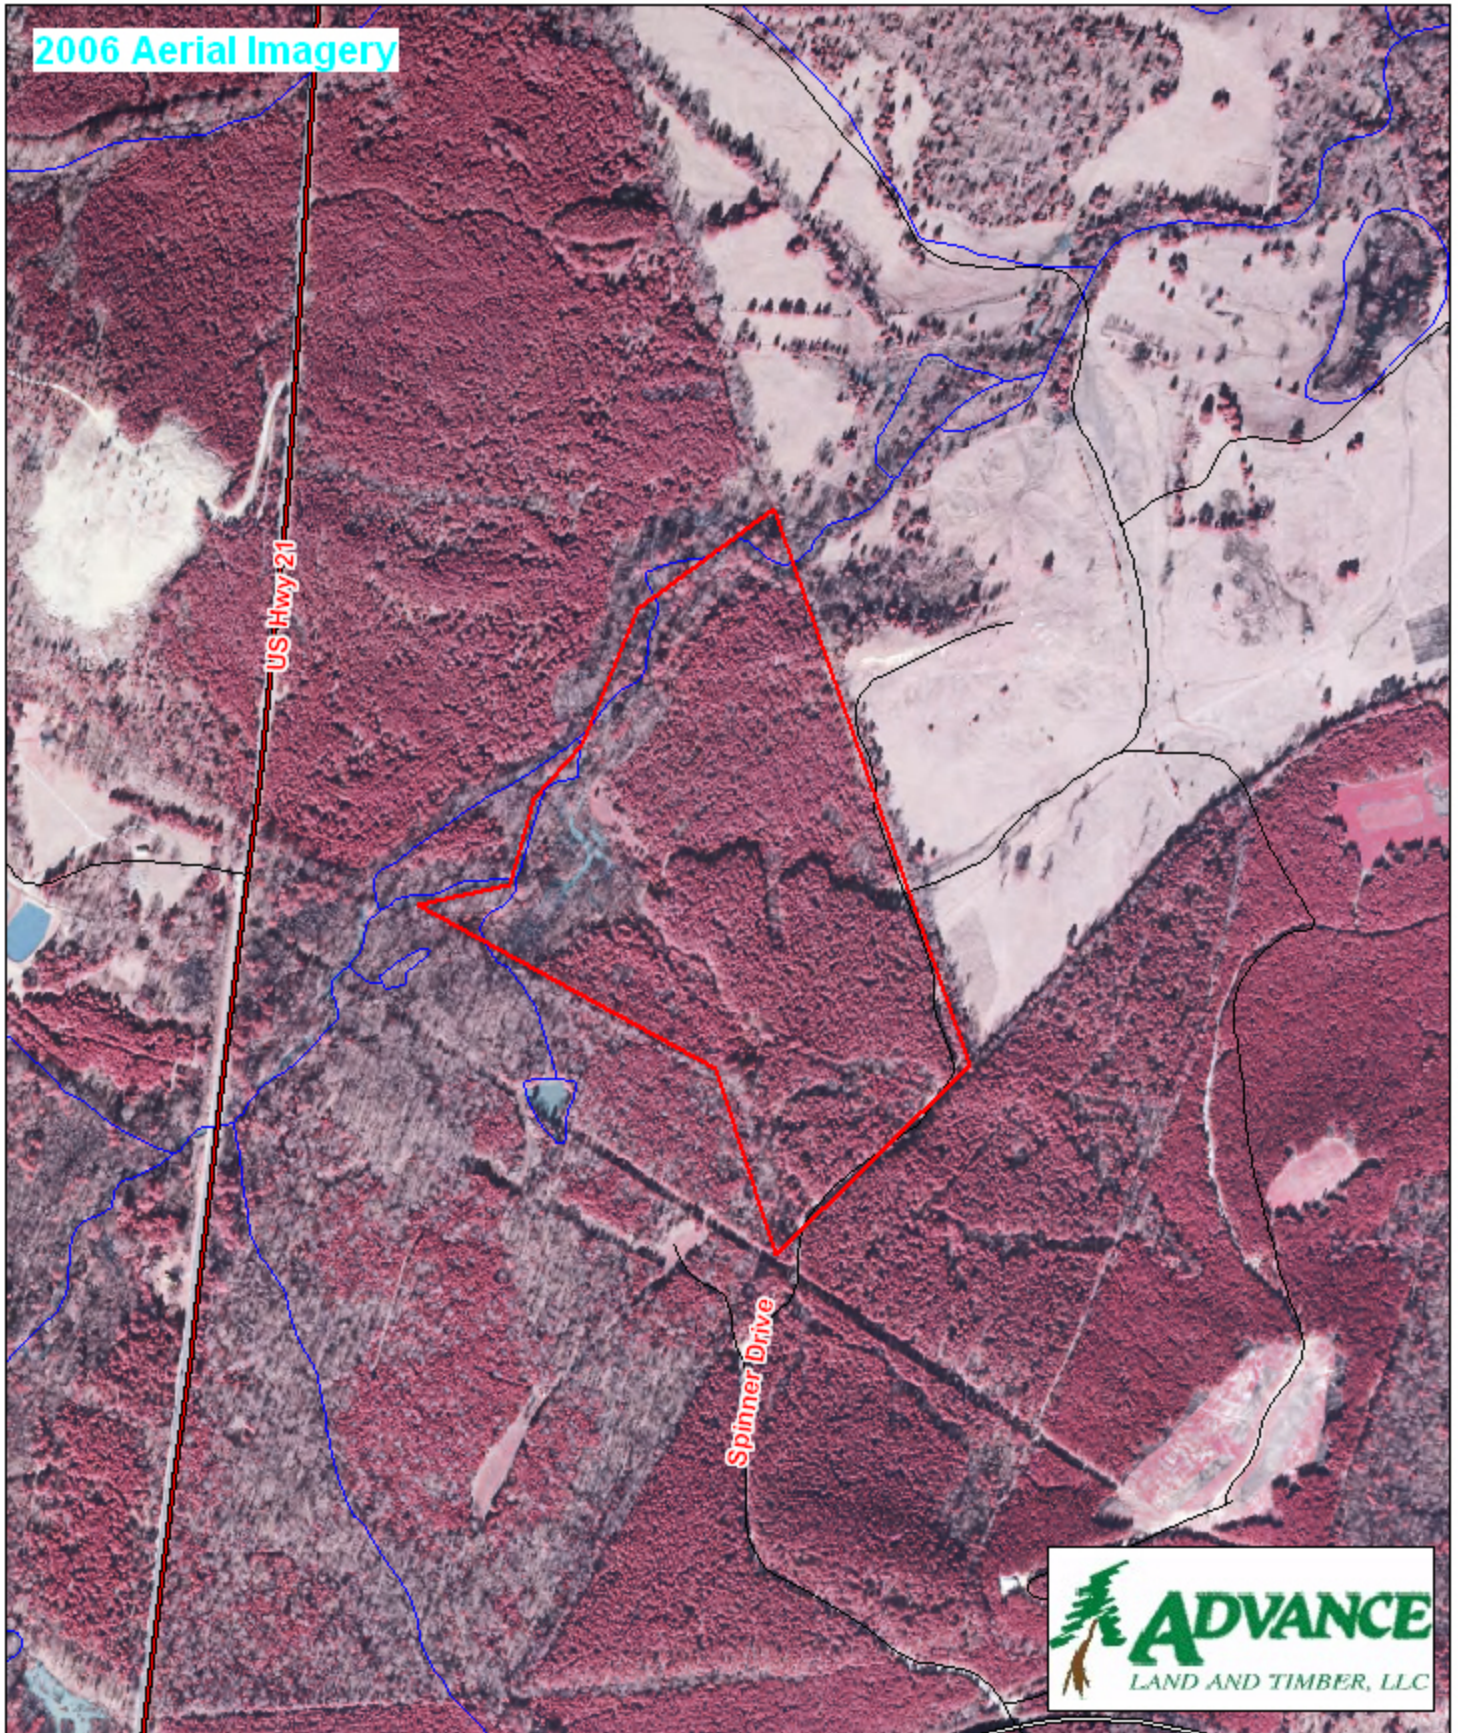

Tract A436 Fairfield County, SC

1 inch = 660 feet
50 +/- acres

2006 Aerial Imagery

The information provided on this map is believed to be accurate and is based on the best information available at this time, however, this information is in no way guaranteed.