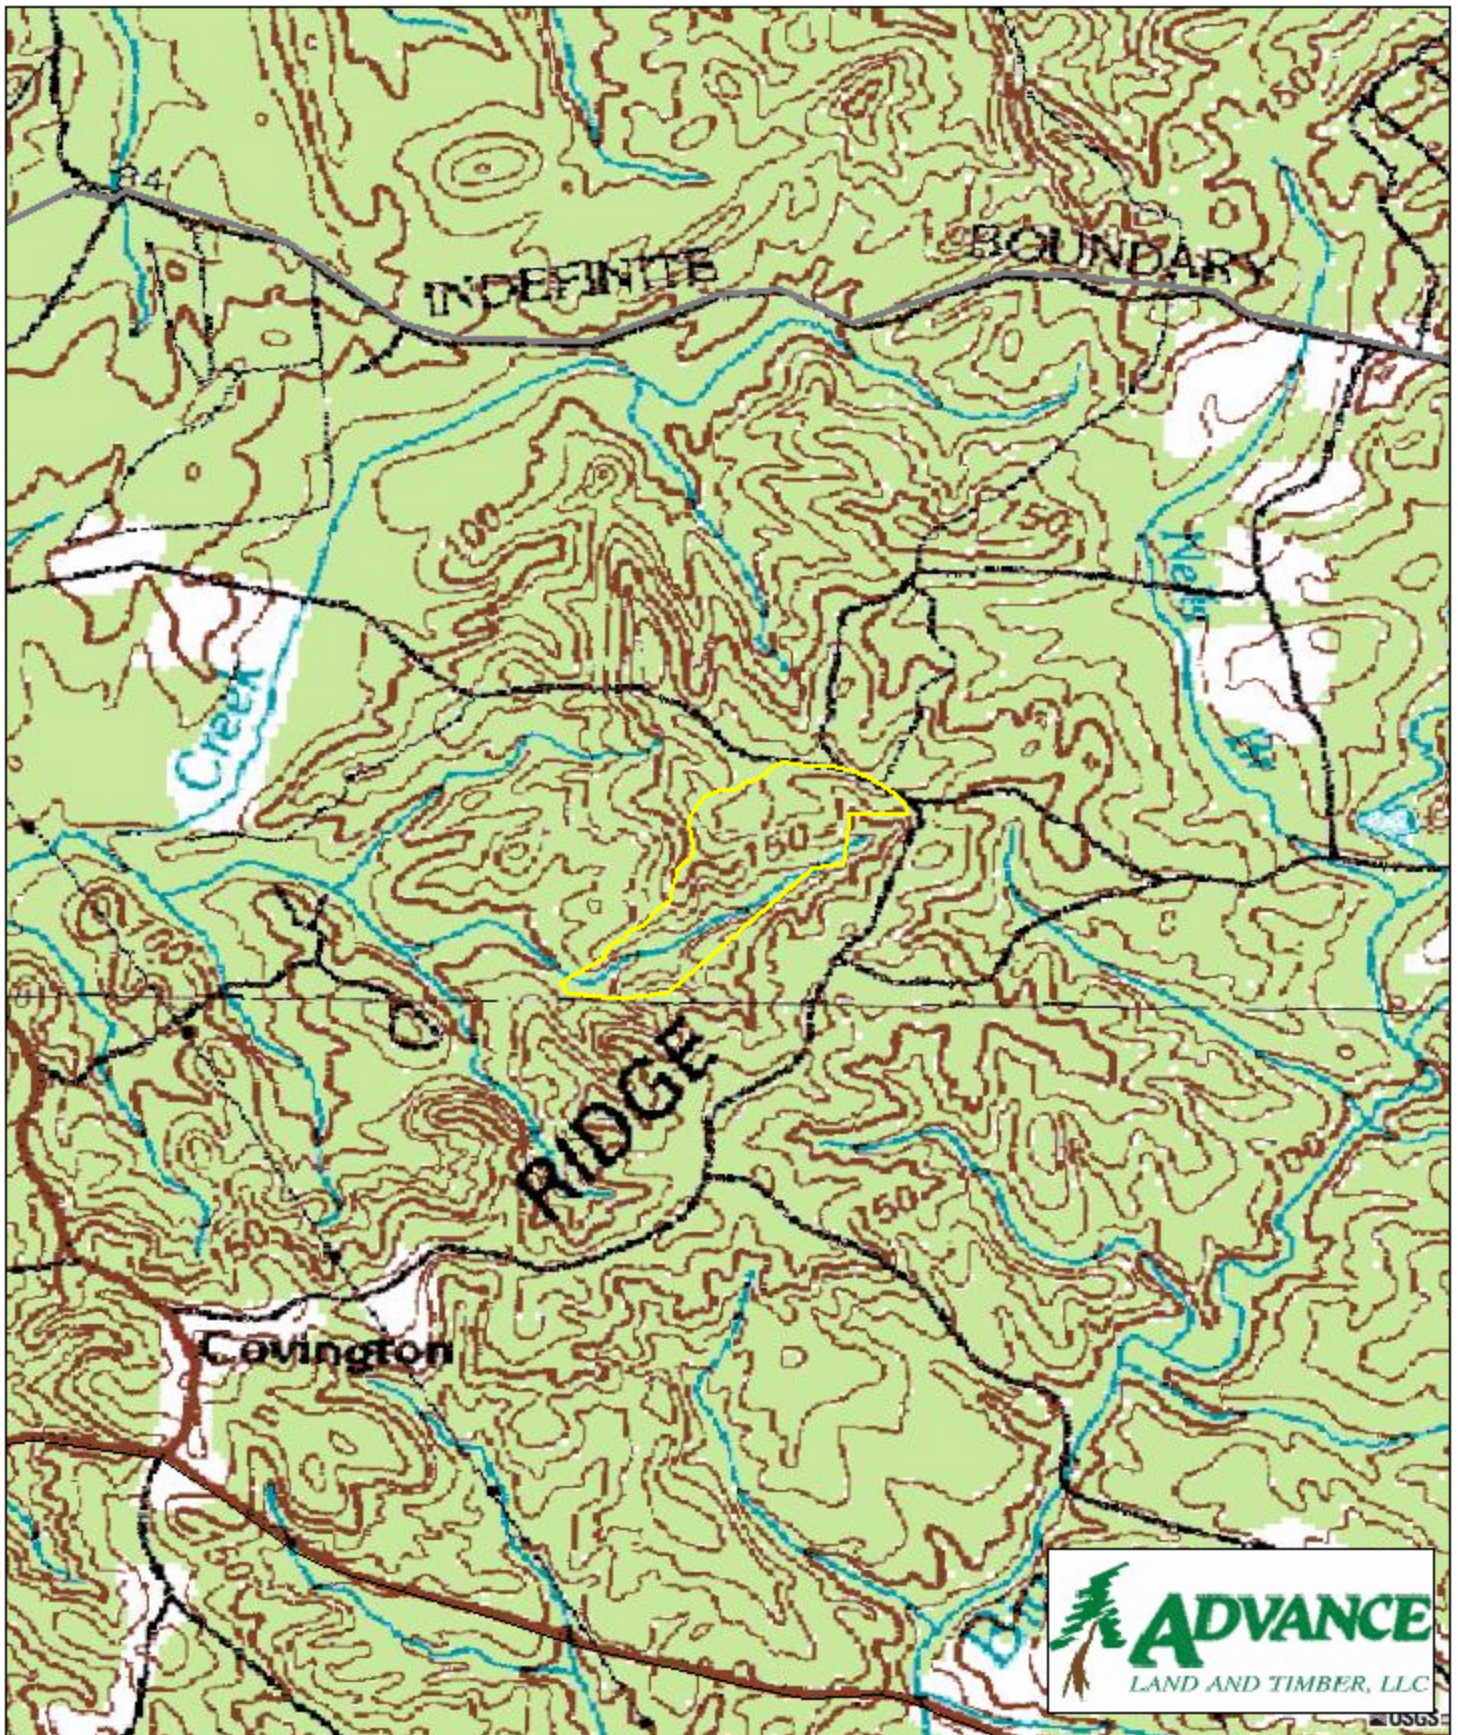

Kern's Tract Richmond County, NC

1 inch = 2,400 feet
132.6 +/- acres

The information provided on this map is believed to be accurate and is based on the best information available at this time, however, this information is in no way guaranteed.