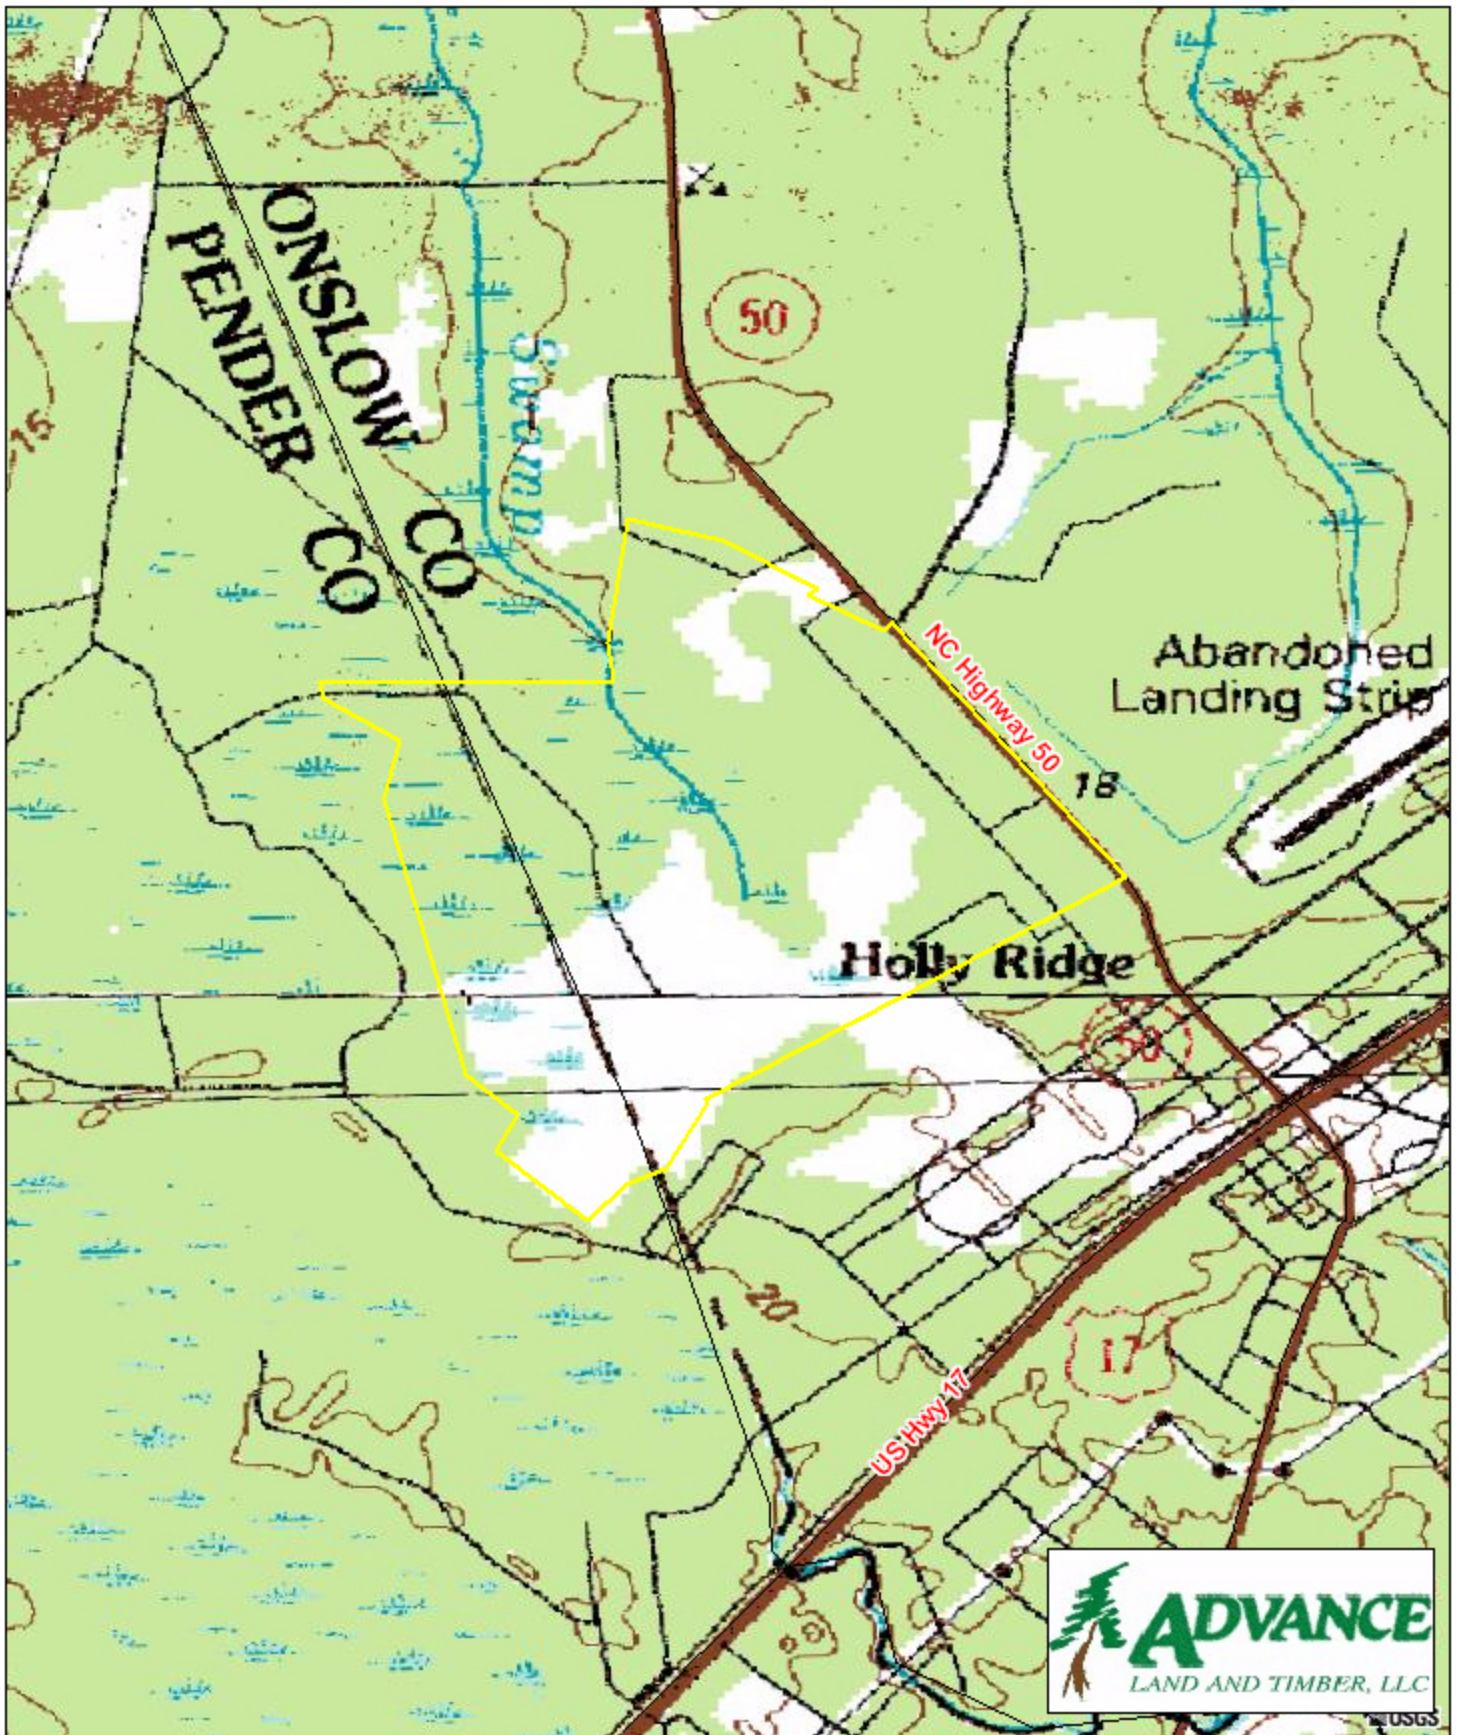

Camp Davis Tract 1455

Onslow County, North Carolina

1 inch = 2,400 feet
1,234.03 +/- acres

USGS