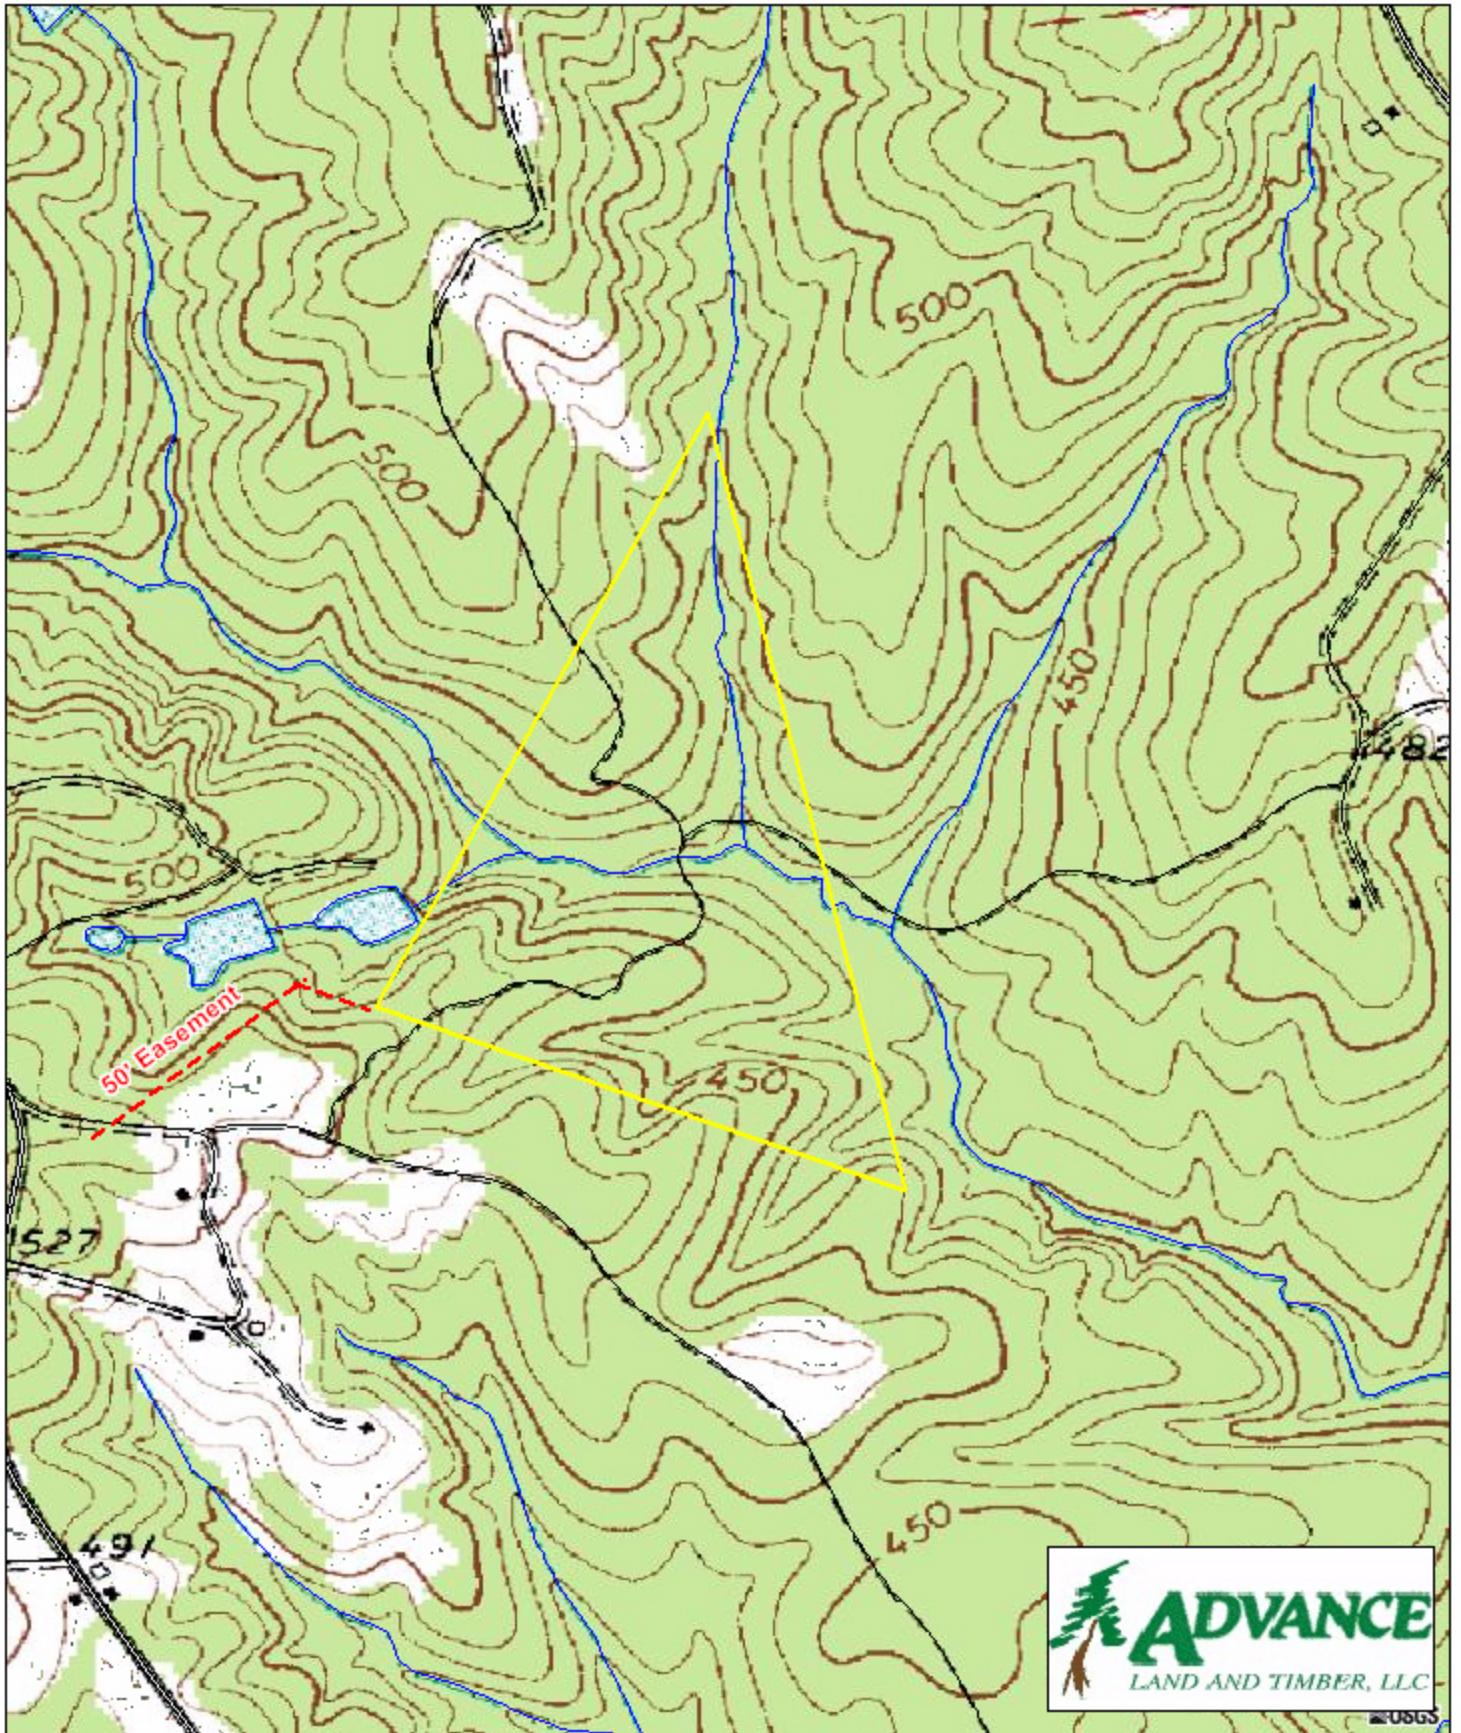

Tract A320 Fairfield County, SC

1 inch = 660 feet
62.09 +/- acres

©USGS