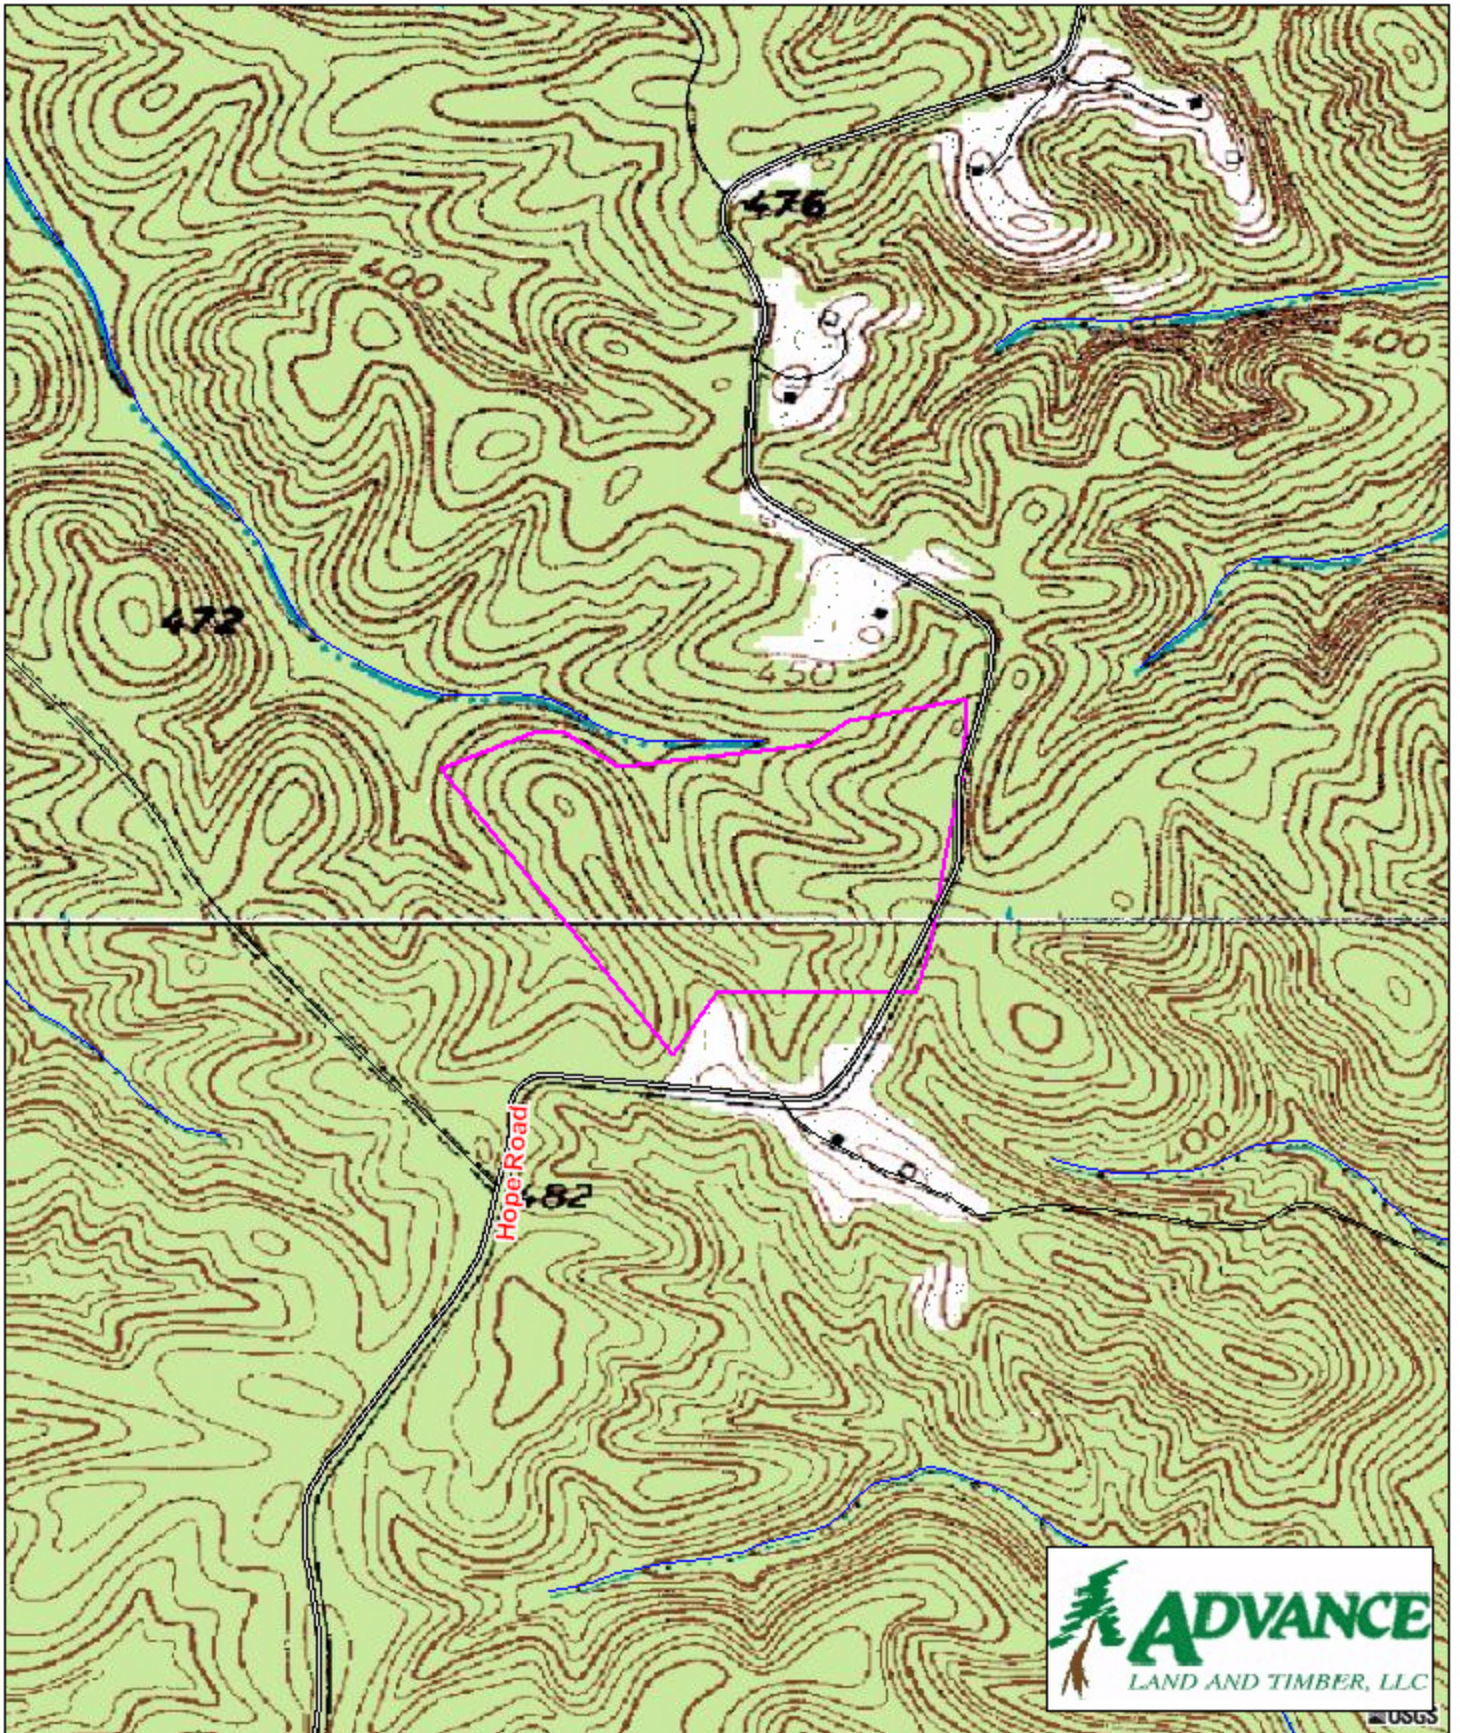

# Tract A249 Farifield County, SC

1 inch = 660 feet  
36.6 +/- acres

USGS