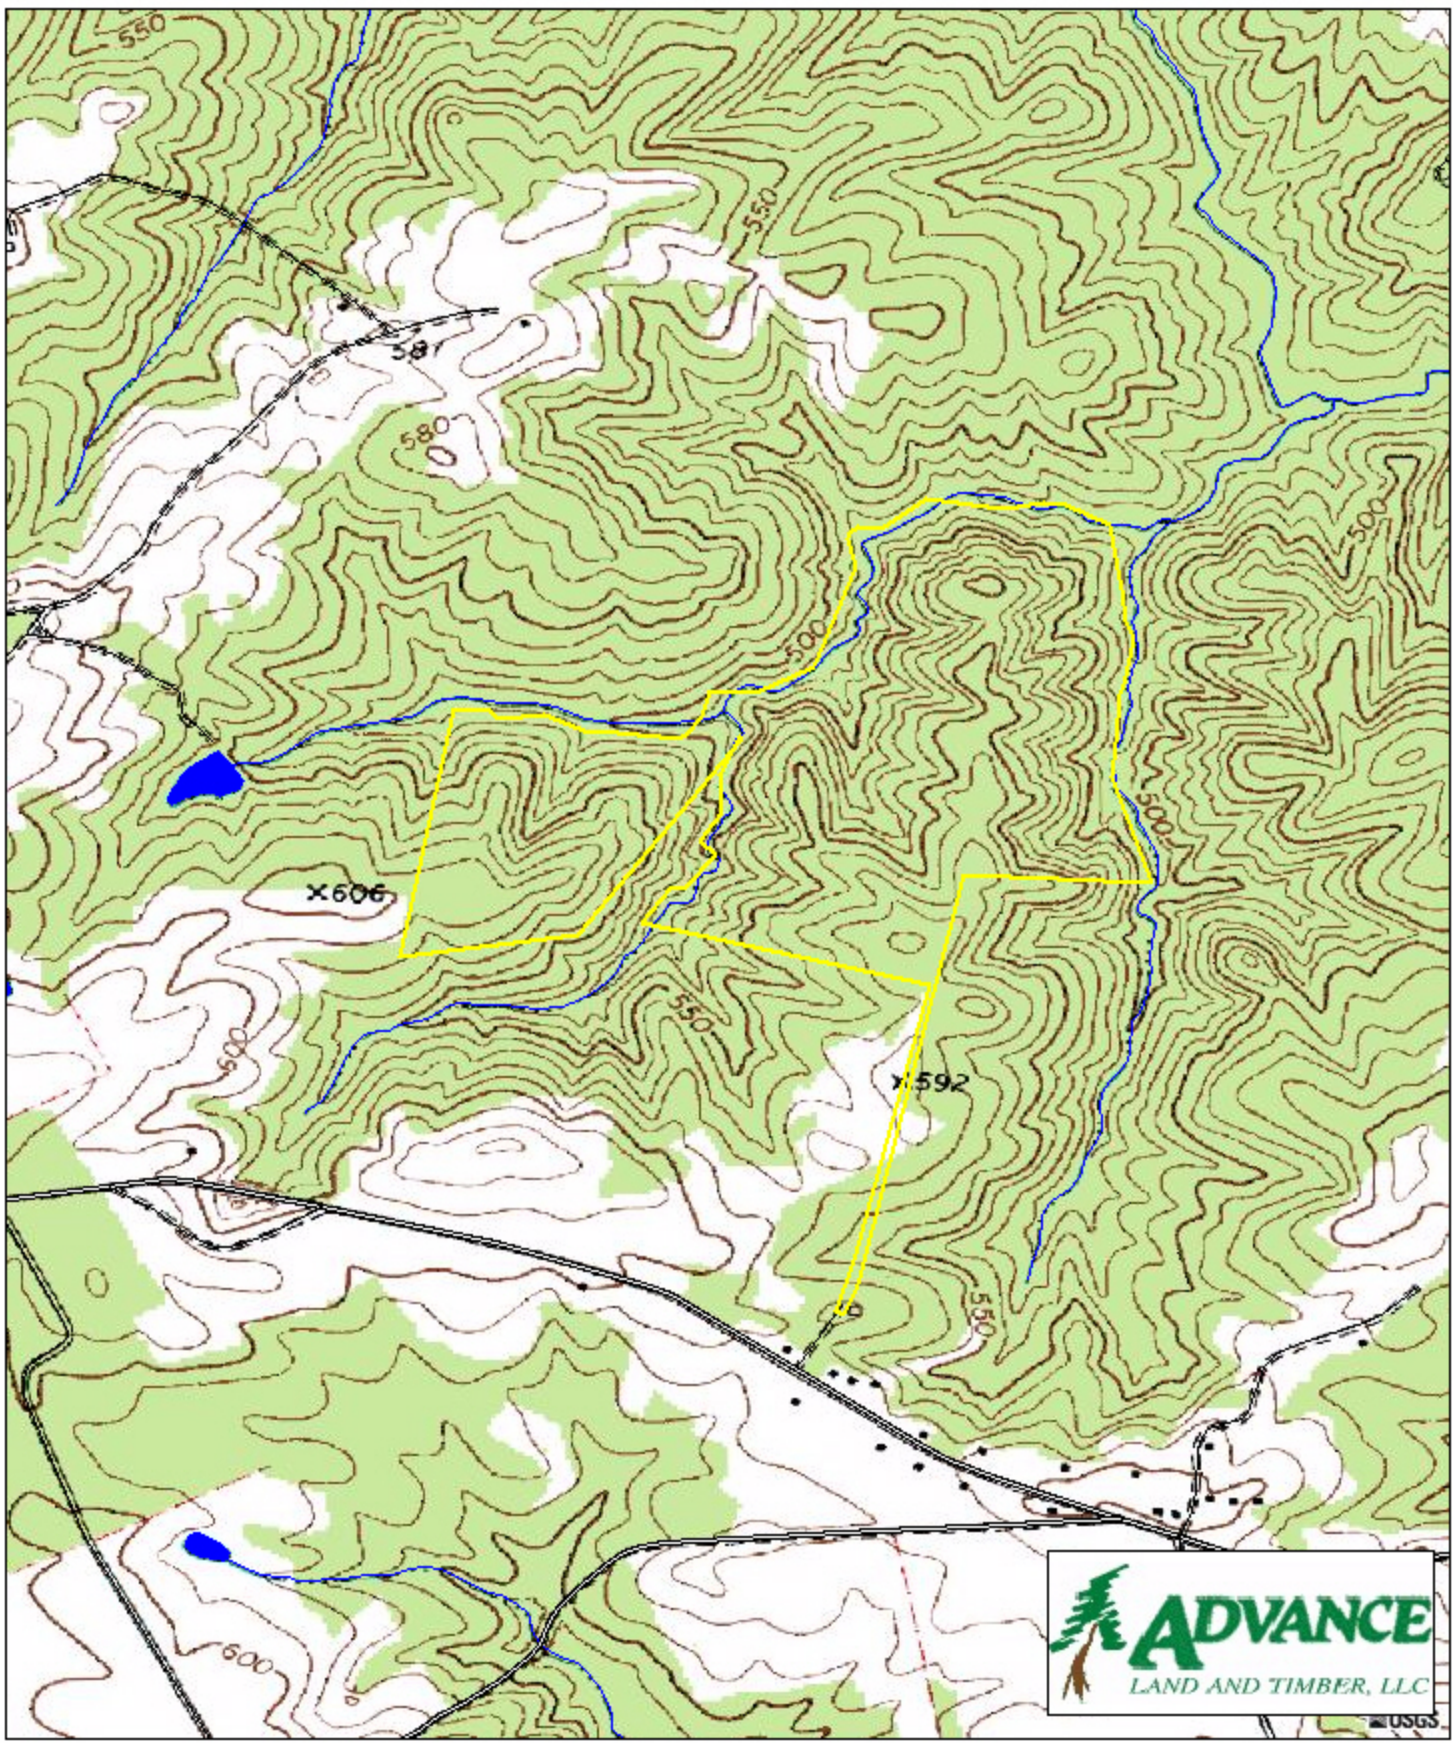

Bryson Tract - Laurens County, SC 161

152.0 acres

USGS