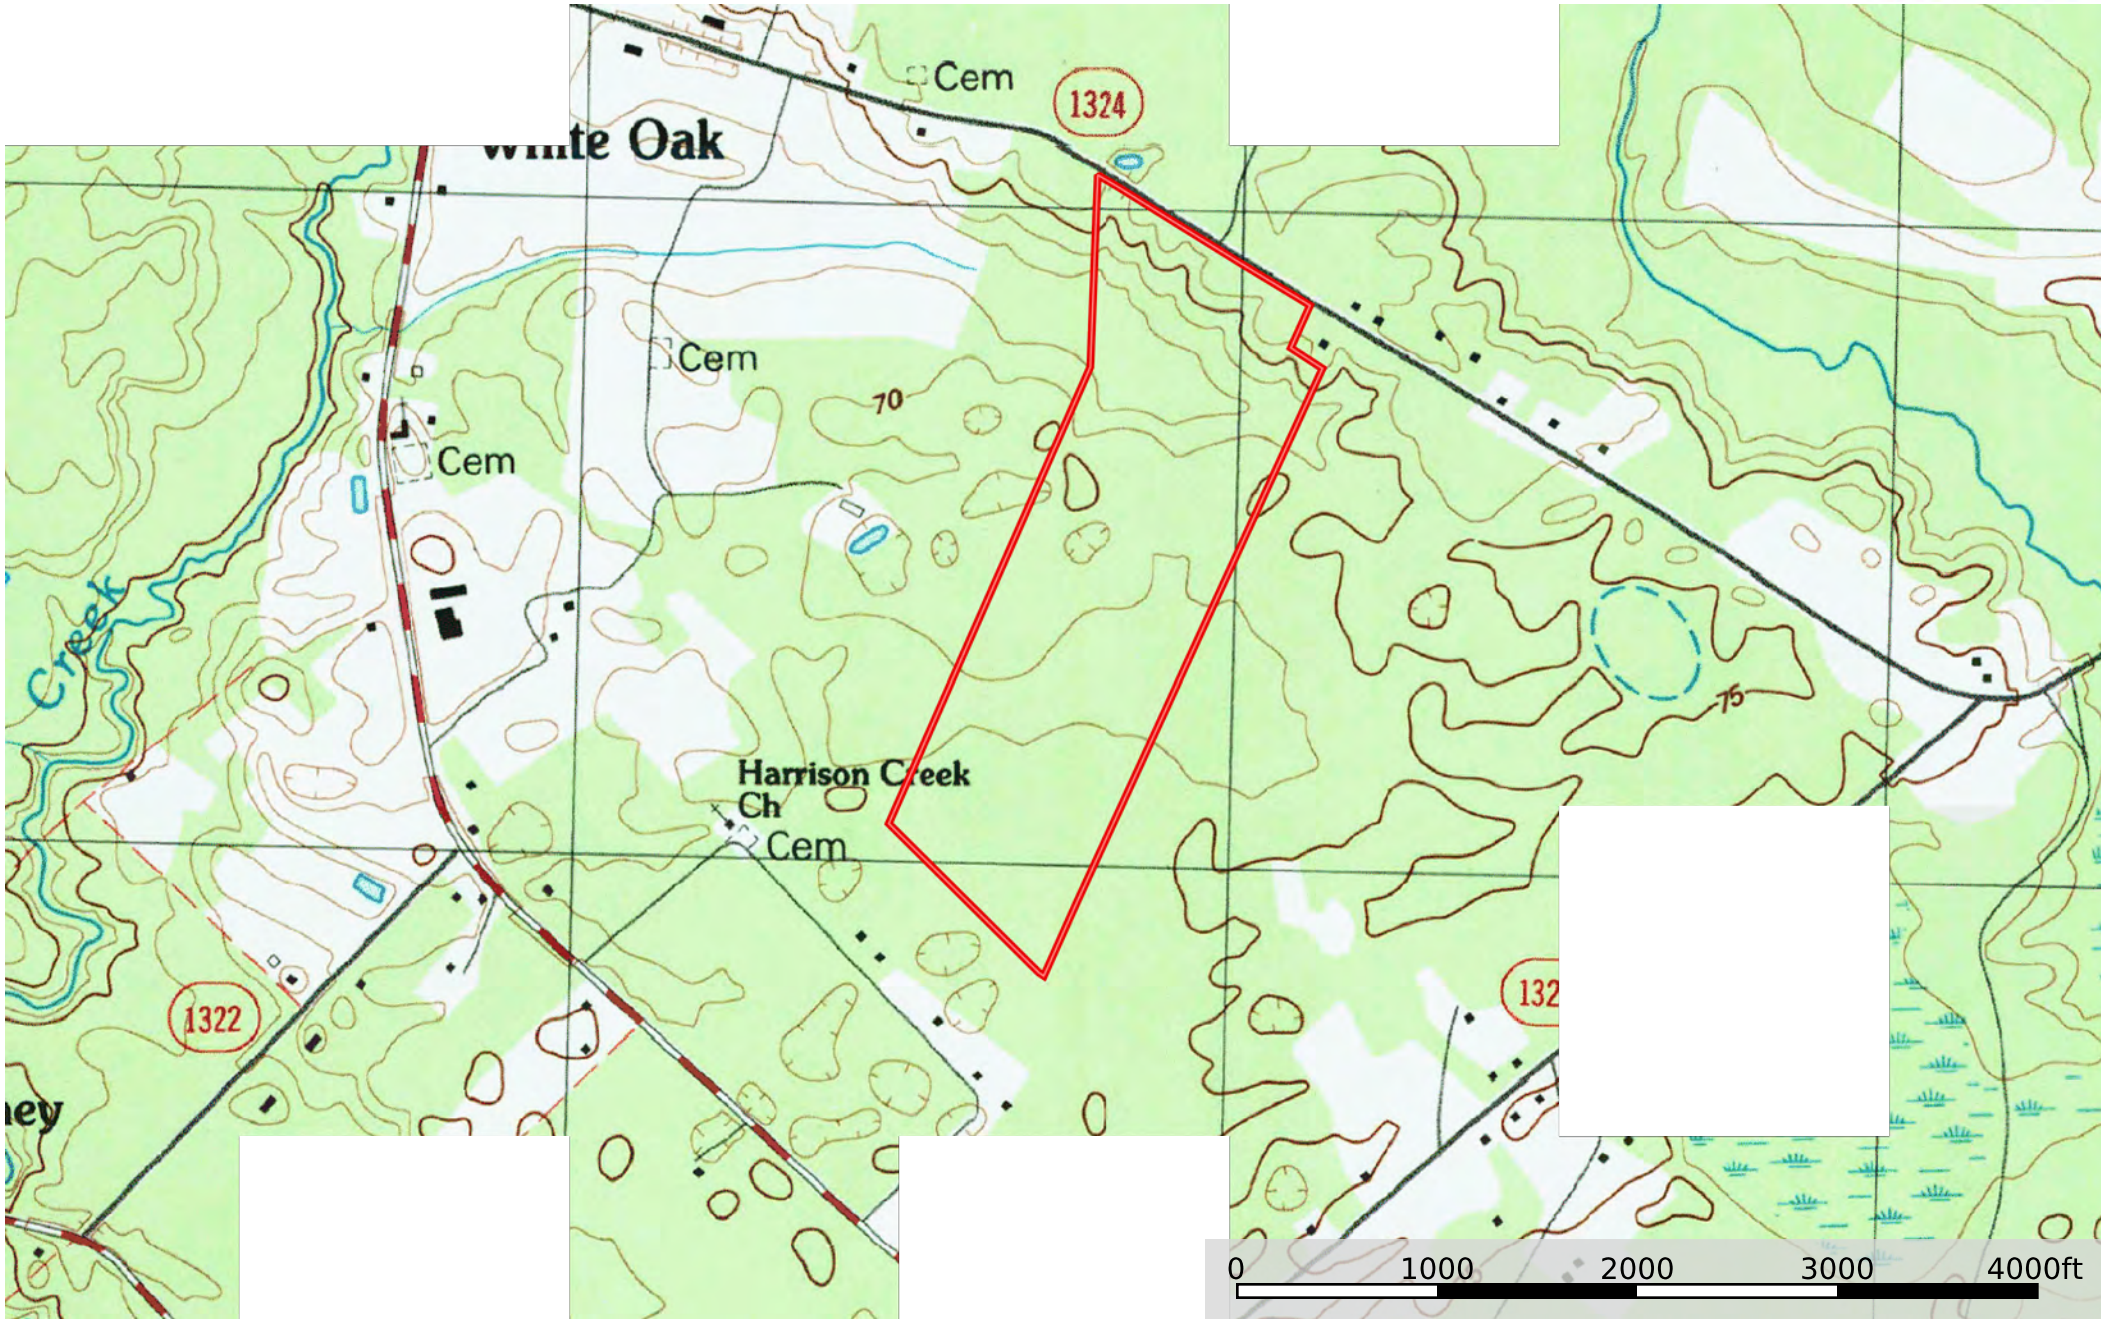

C49-Bladen County, NC-88 ac Sims  
North Carolina, 88.2 AC +/-

Boundary