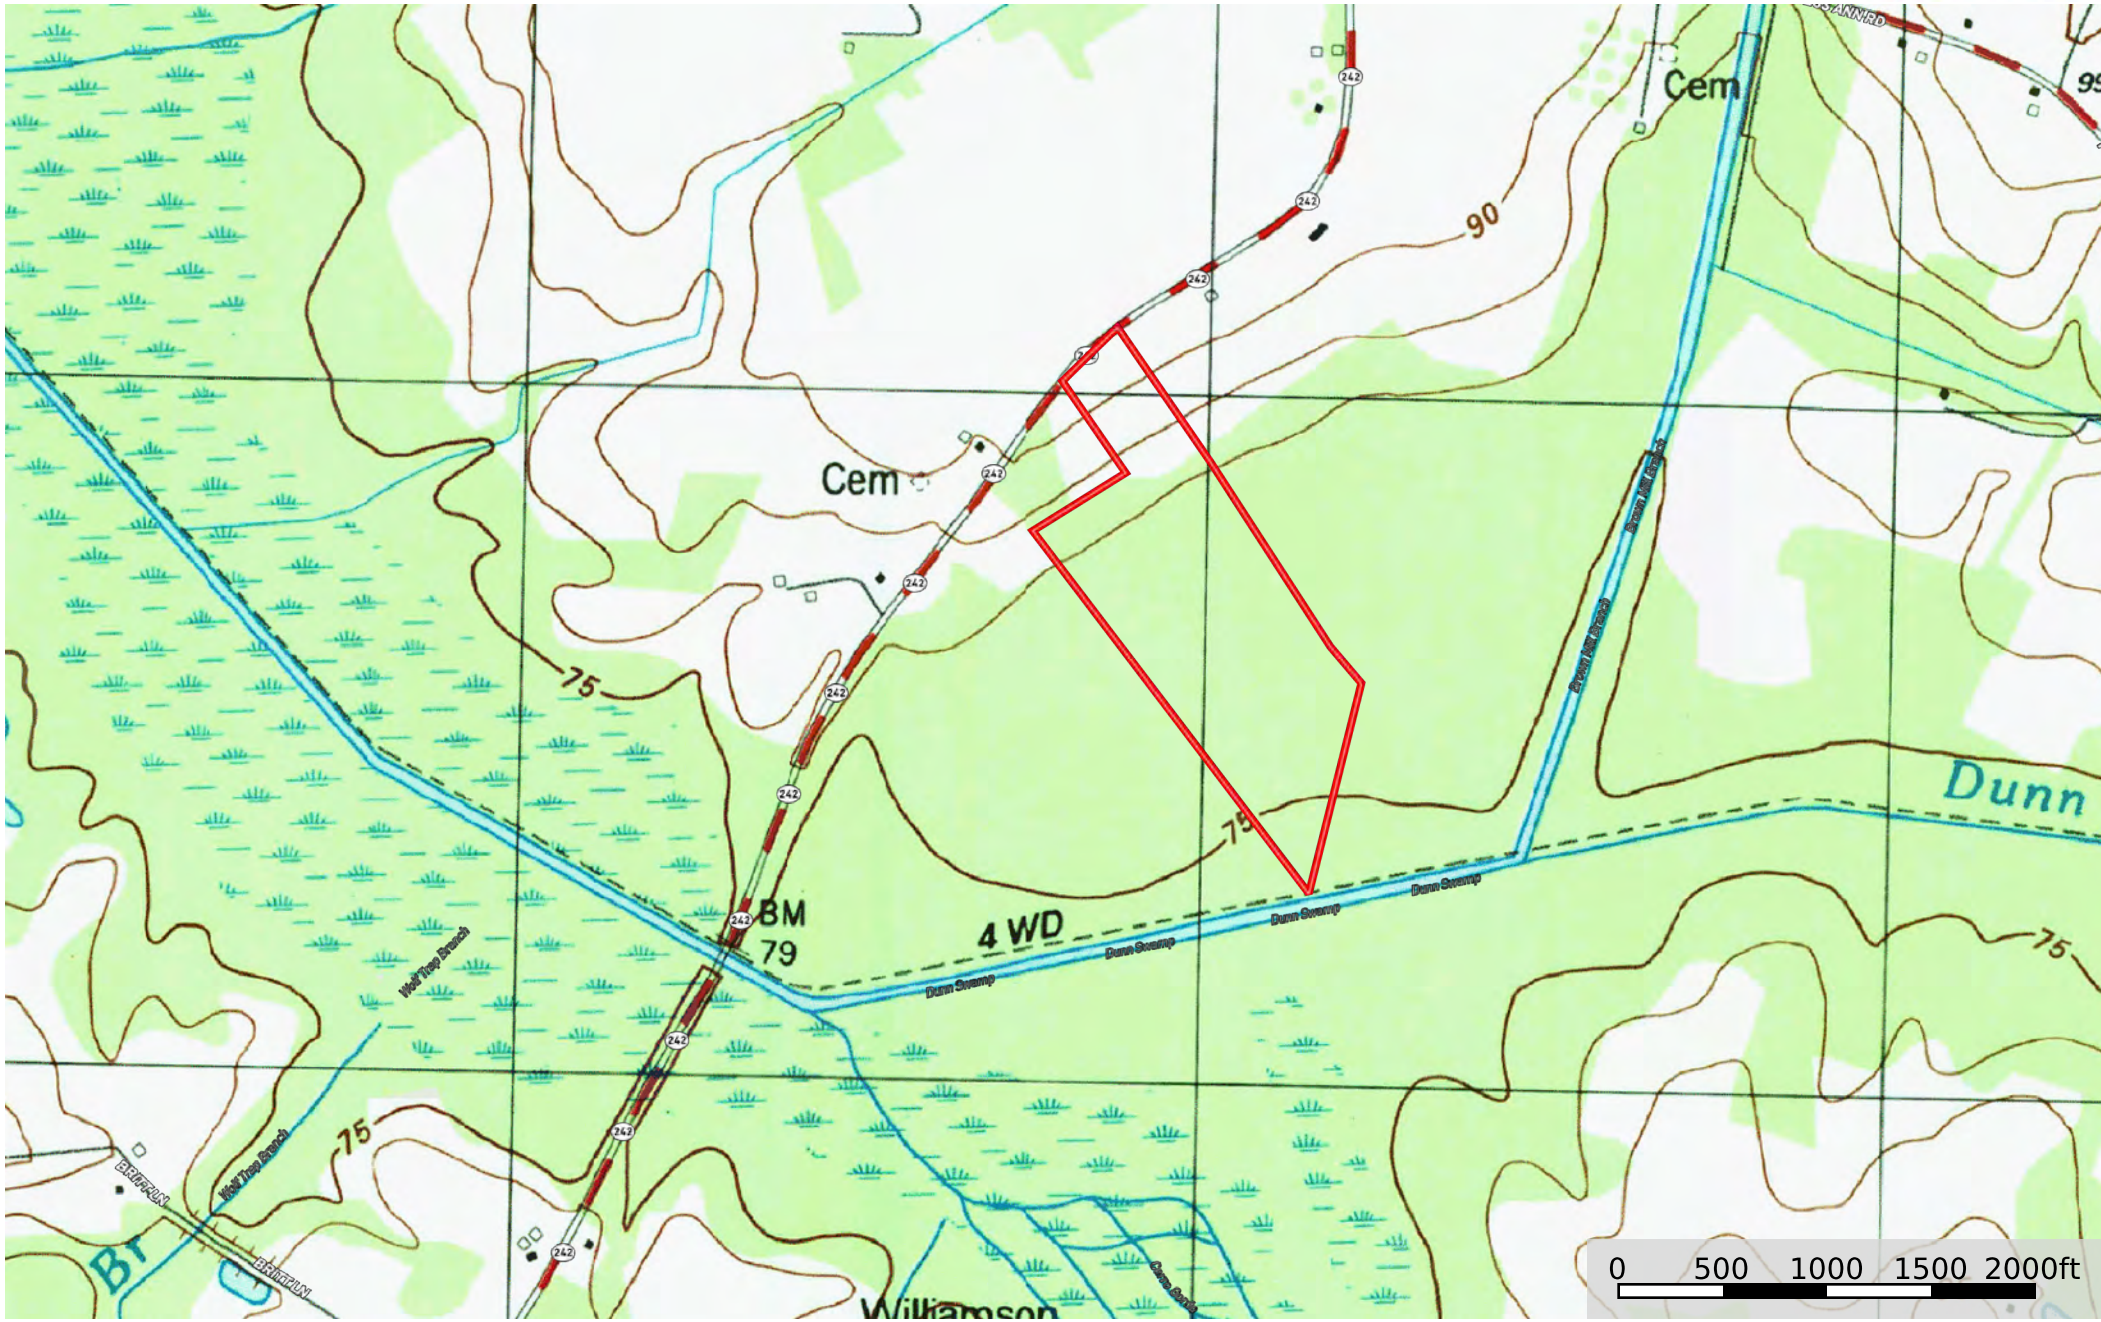

C92-Columbus Co-Dudney-40 ac
North Carolina, 40 AC +/-

Boundary