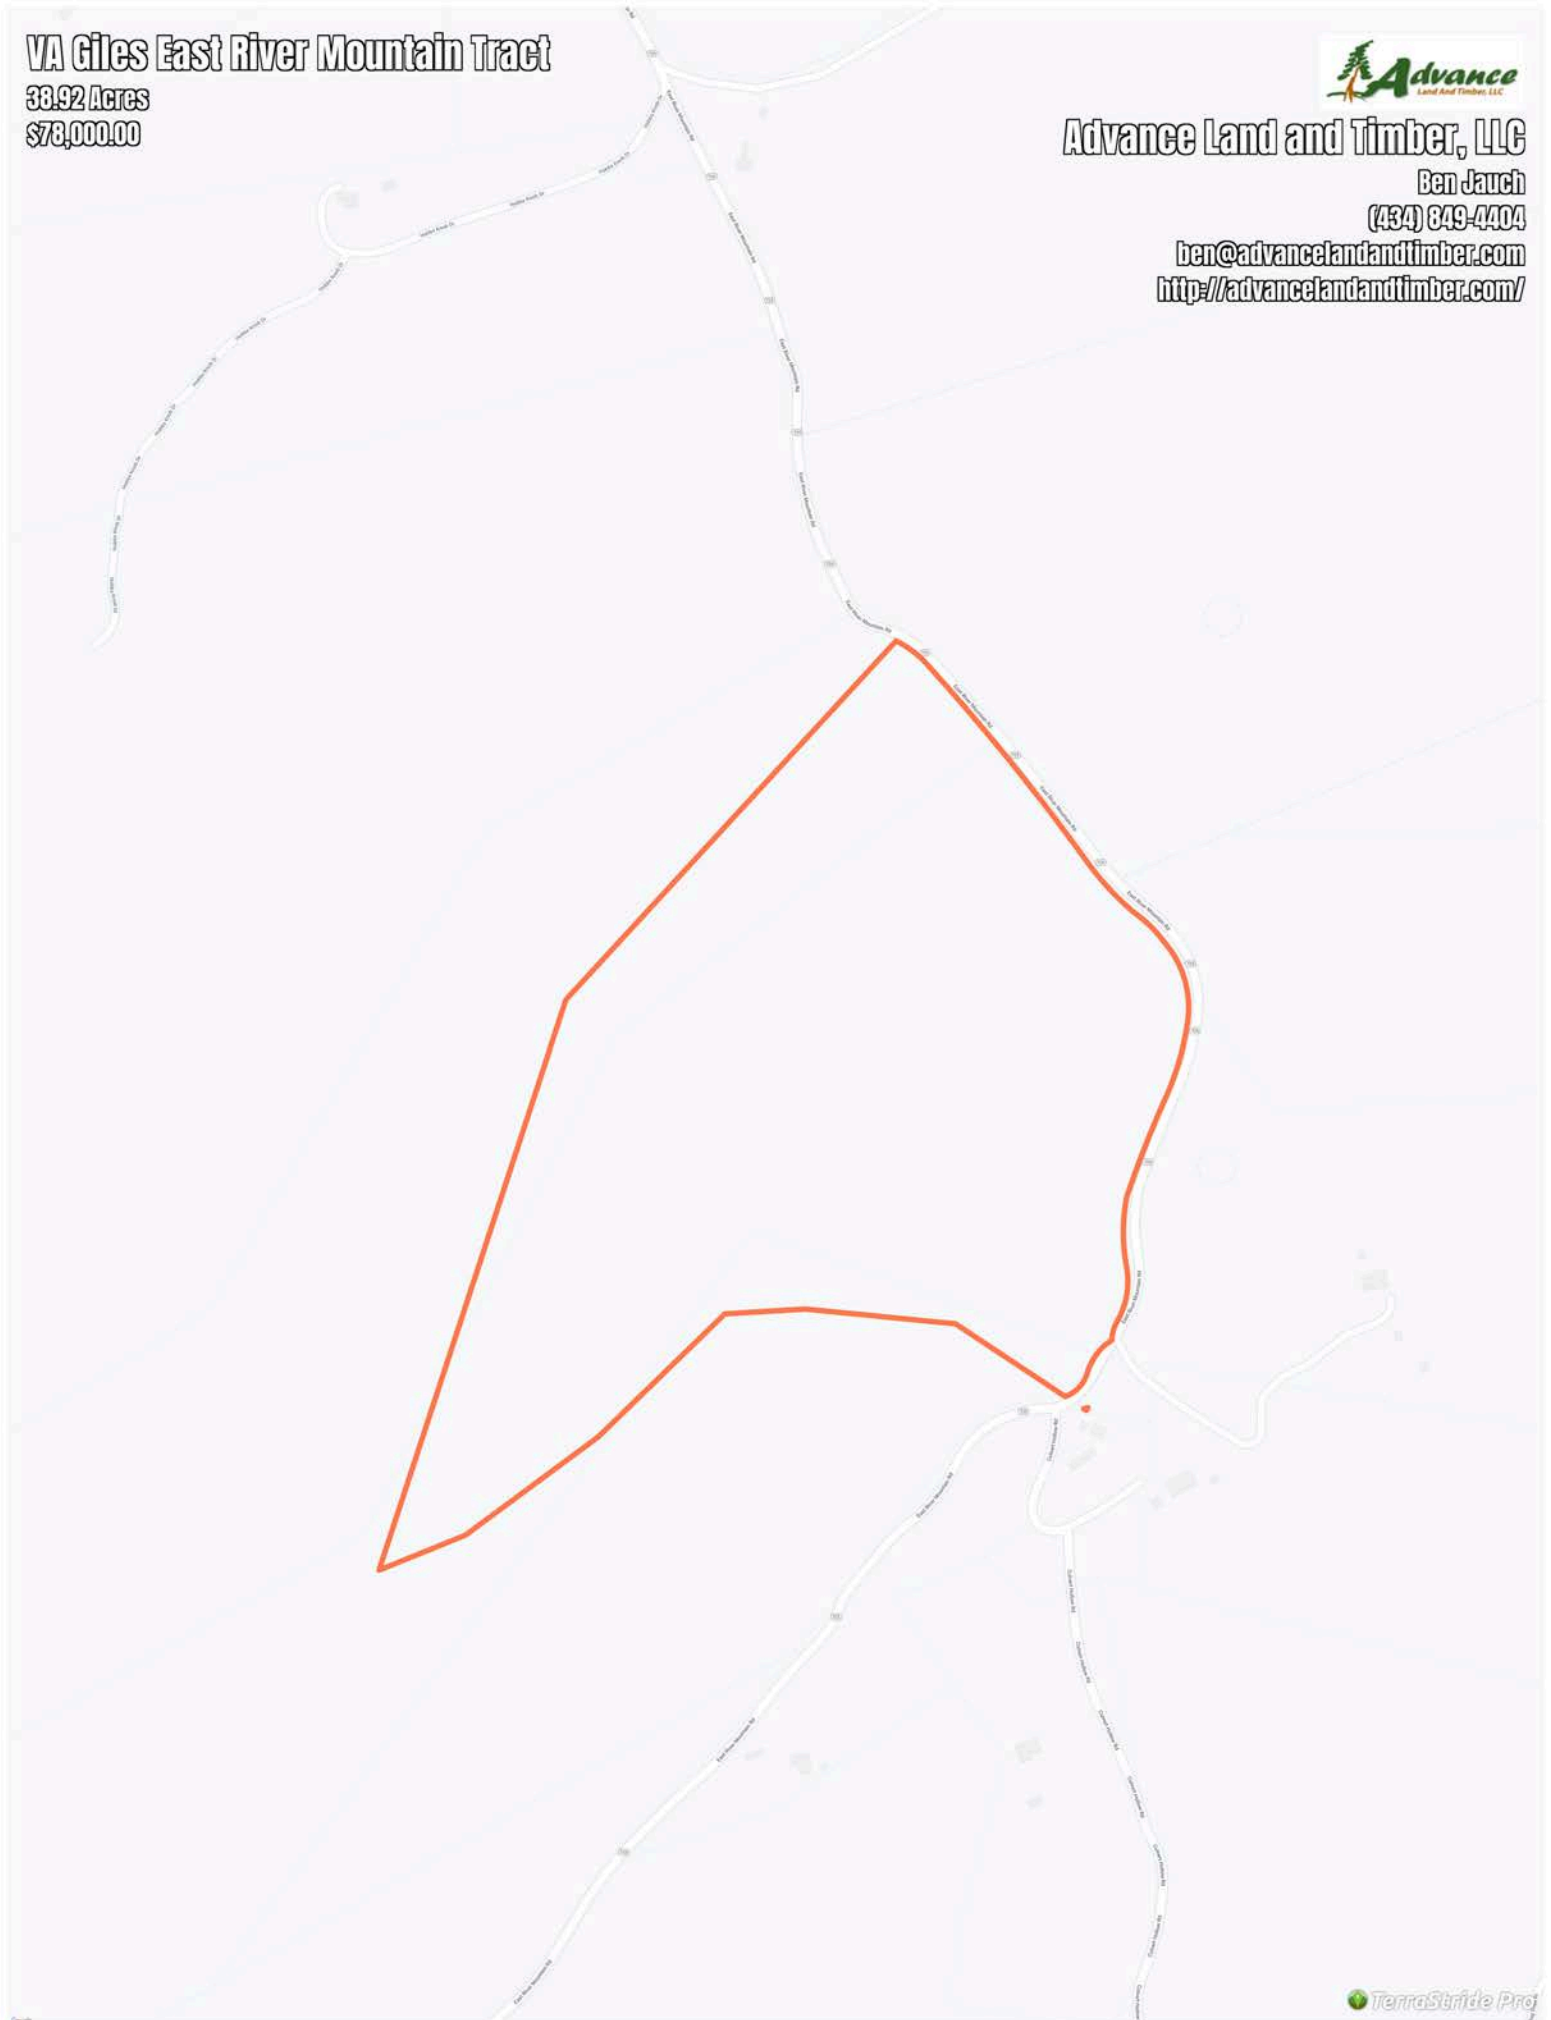

VA Giles East River Mountain Tract

38.92 Acres

\$78,000.00

Advance Land and Timber, LLC

Ben Jauch

(434) 849-4404

ben@advancelandandtimber.com

<http://advancelandandtimber.com/>

VA Giles East River Mountain Tract

Legend

 Boundary

Generated on: Oct. 10, 2023