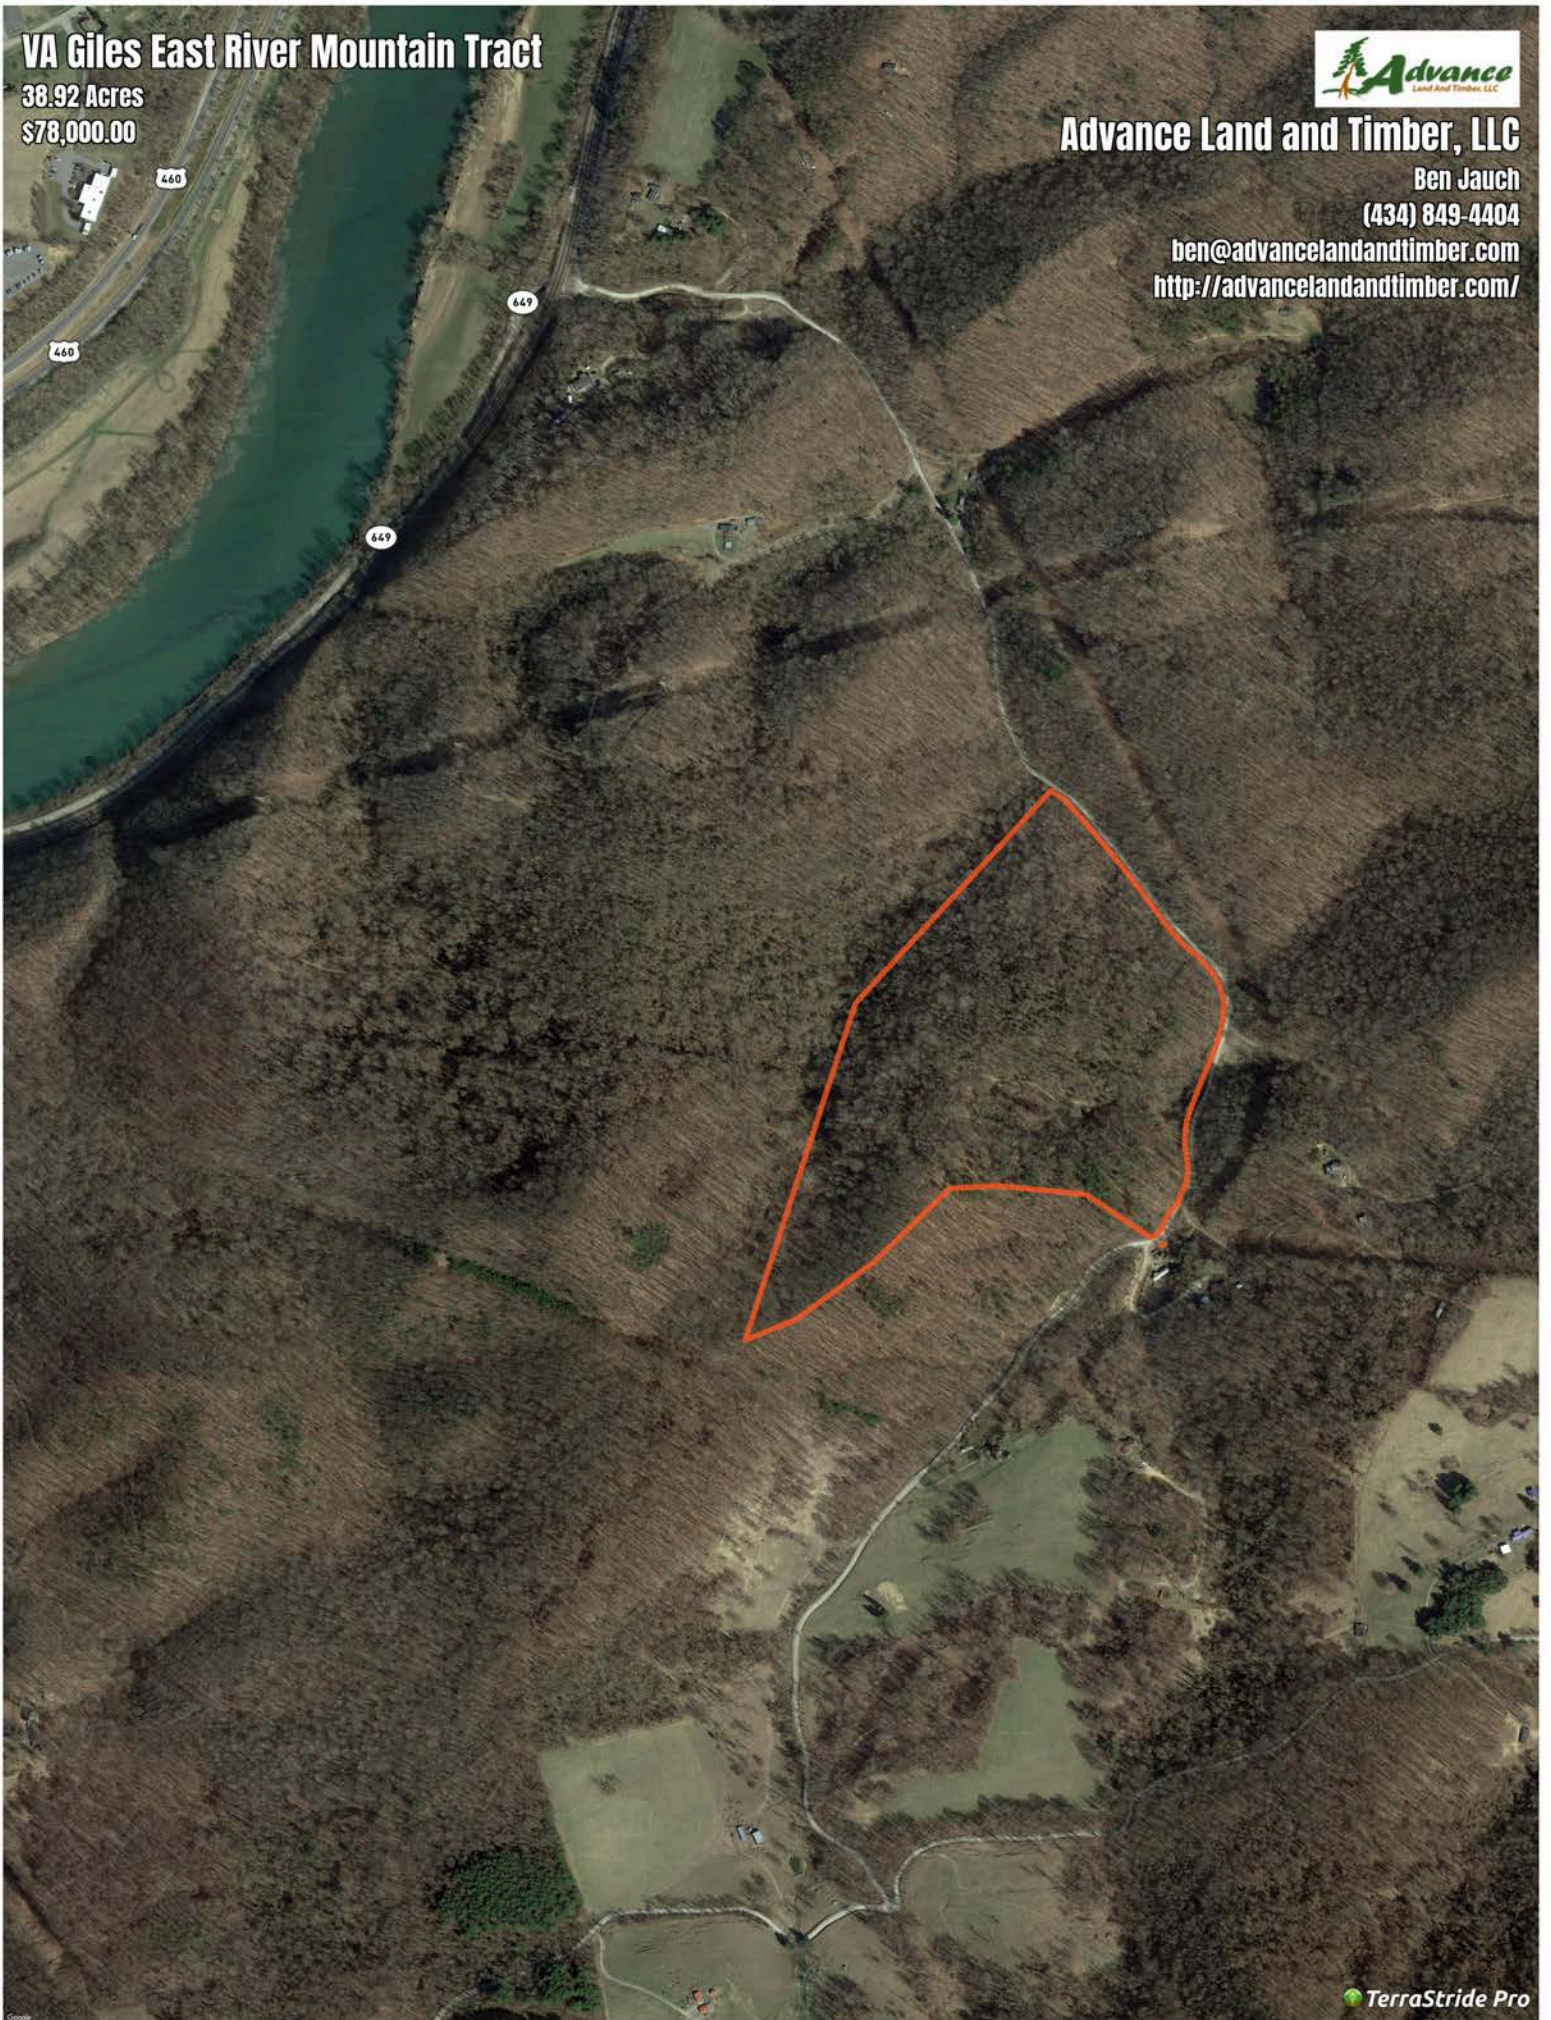

VA Giles East River Mountain Tract

38.92 Acres
\$78,000.00

Advance Land and Timber, LLC

Ben Jauch

(434) 849-4404

ben@advancelandandtimber.com

<http://advancelandandtimber.com/>

VA Giles East River Mountain Tract

Legend

 Boundary

Generated on: Oct. 10, 2023