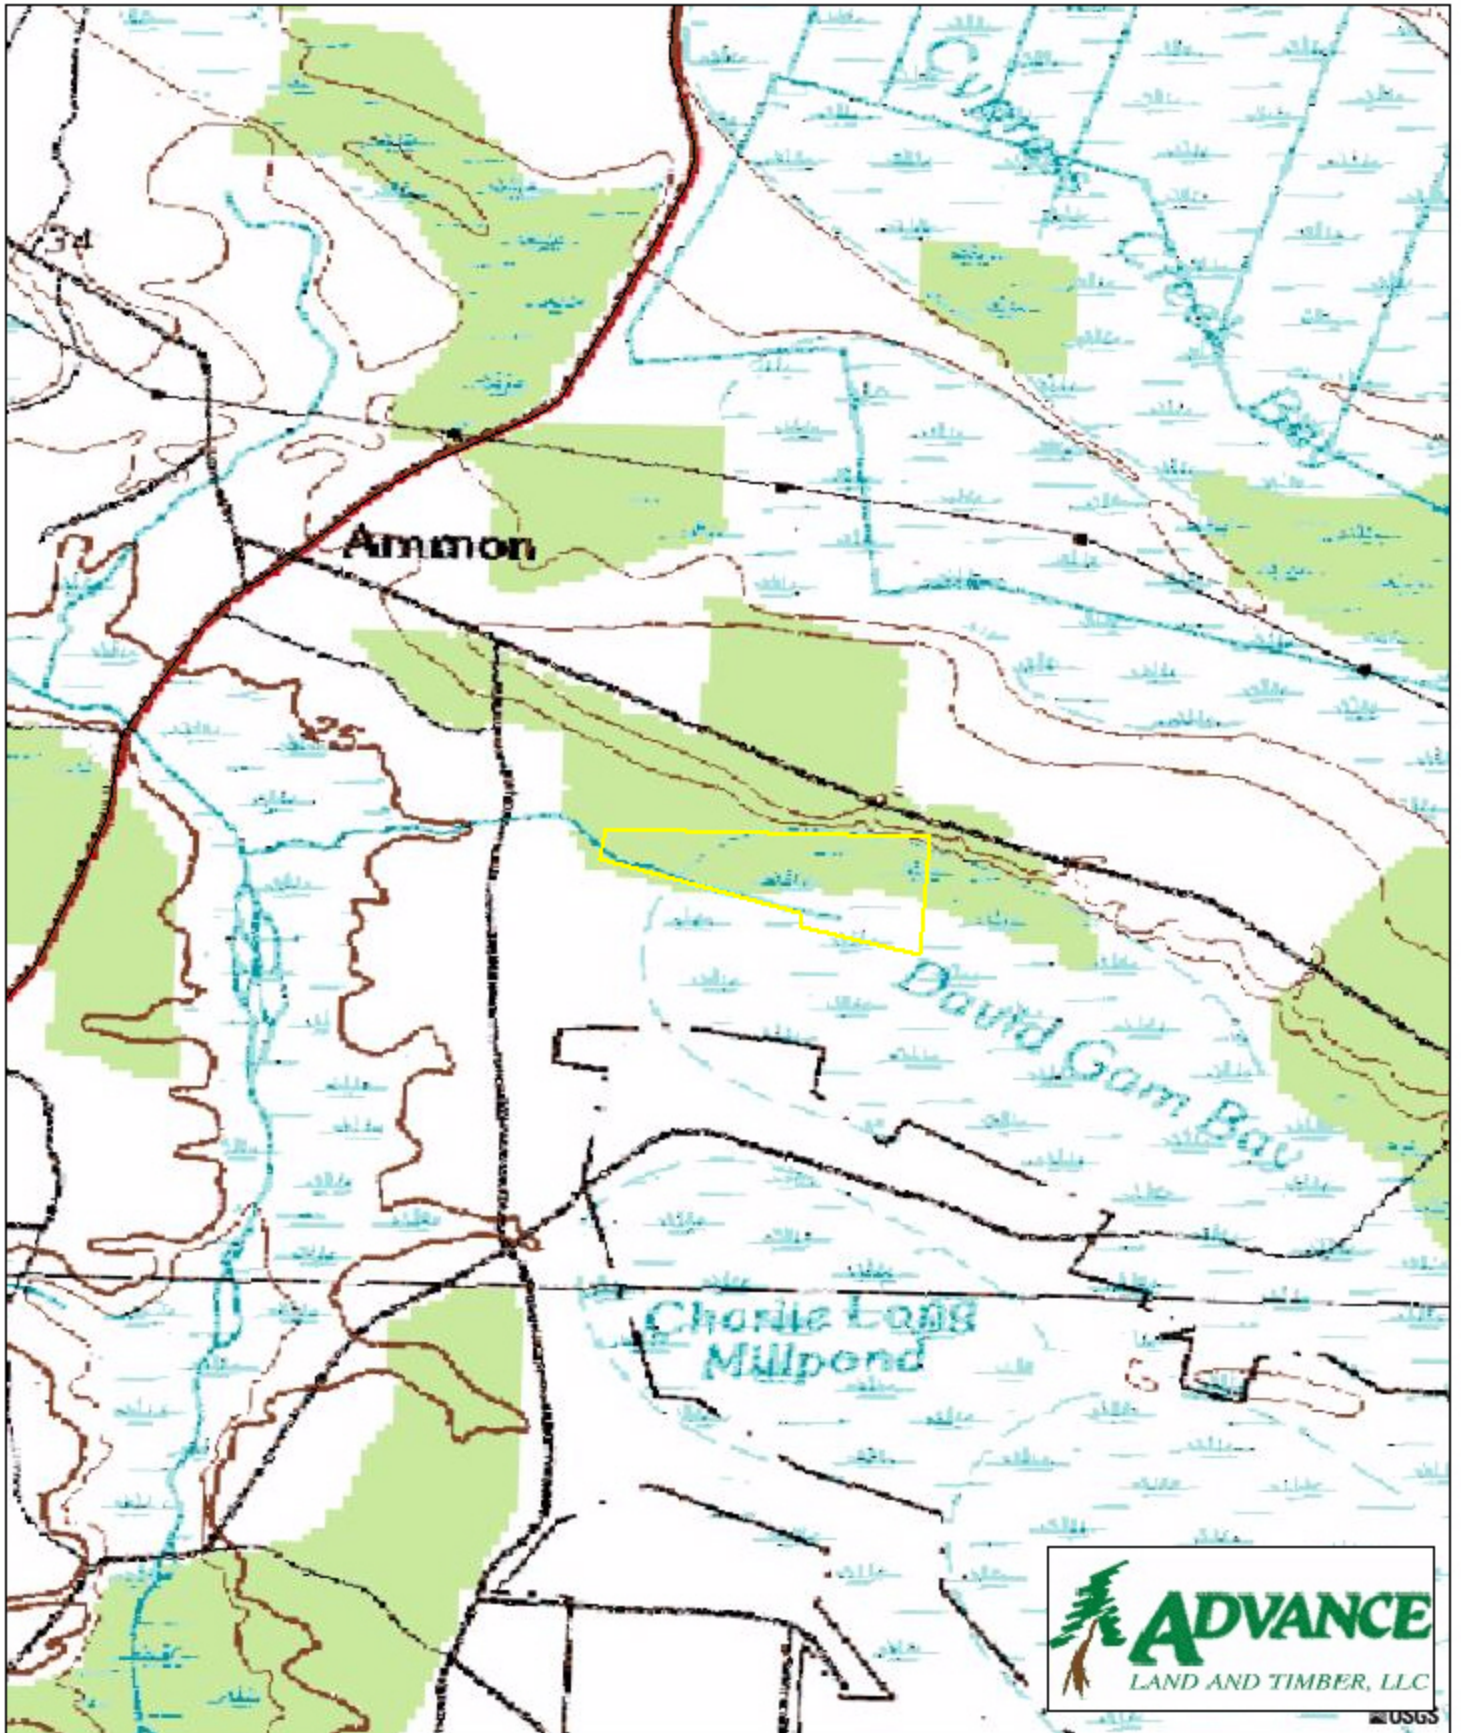

Purvis #6 Tract - Bladen County, NC #849

105.0 Acres

USGS