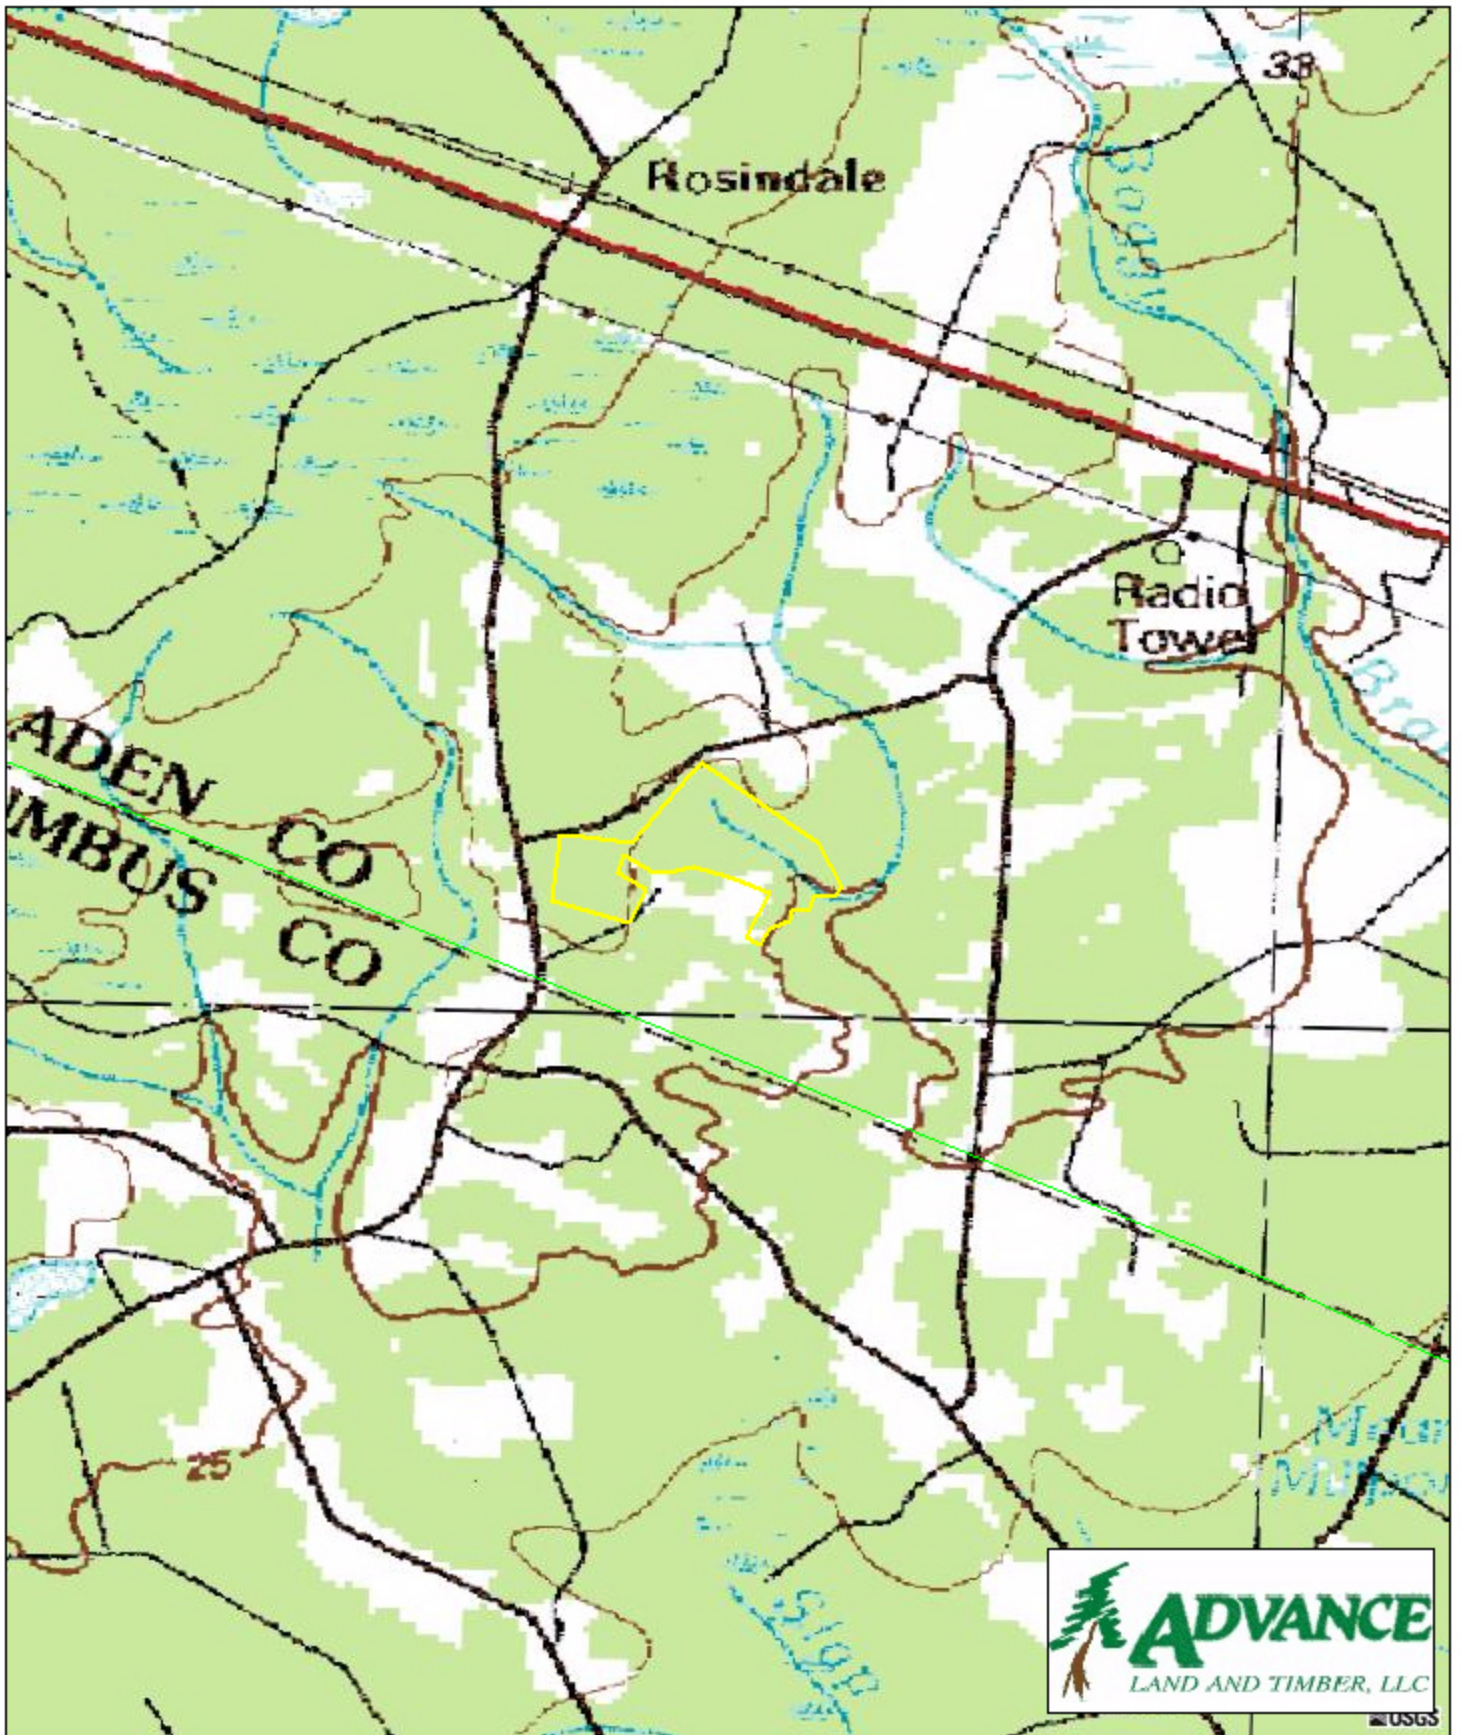

Vera Mitchell Tract - Bladen County, NC #834

88.0 Acres

USGS