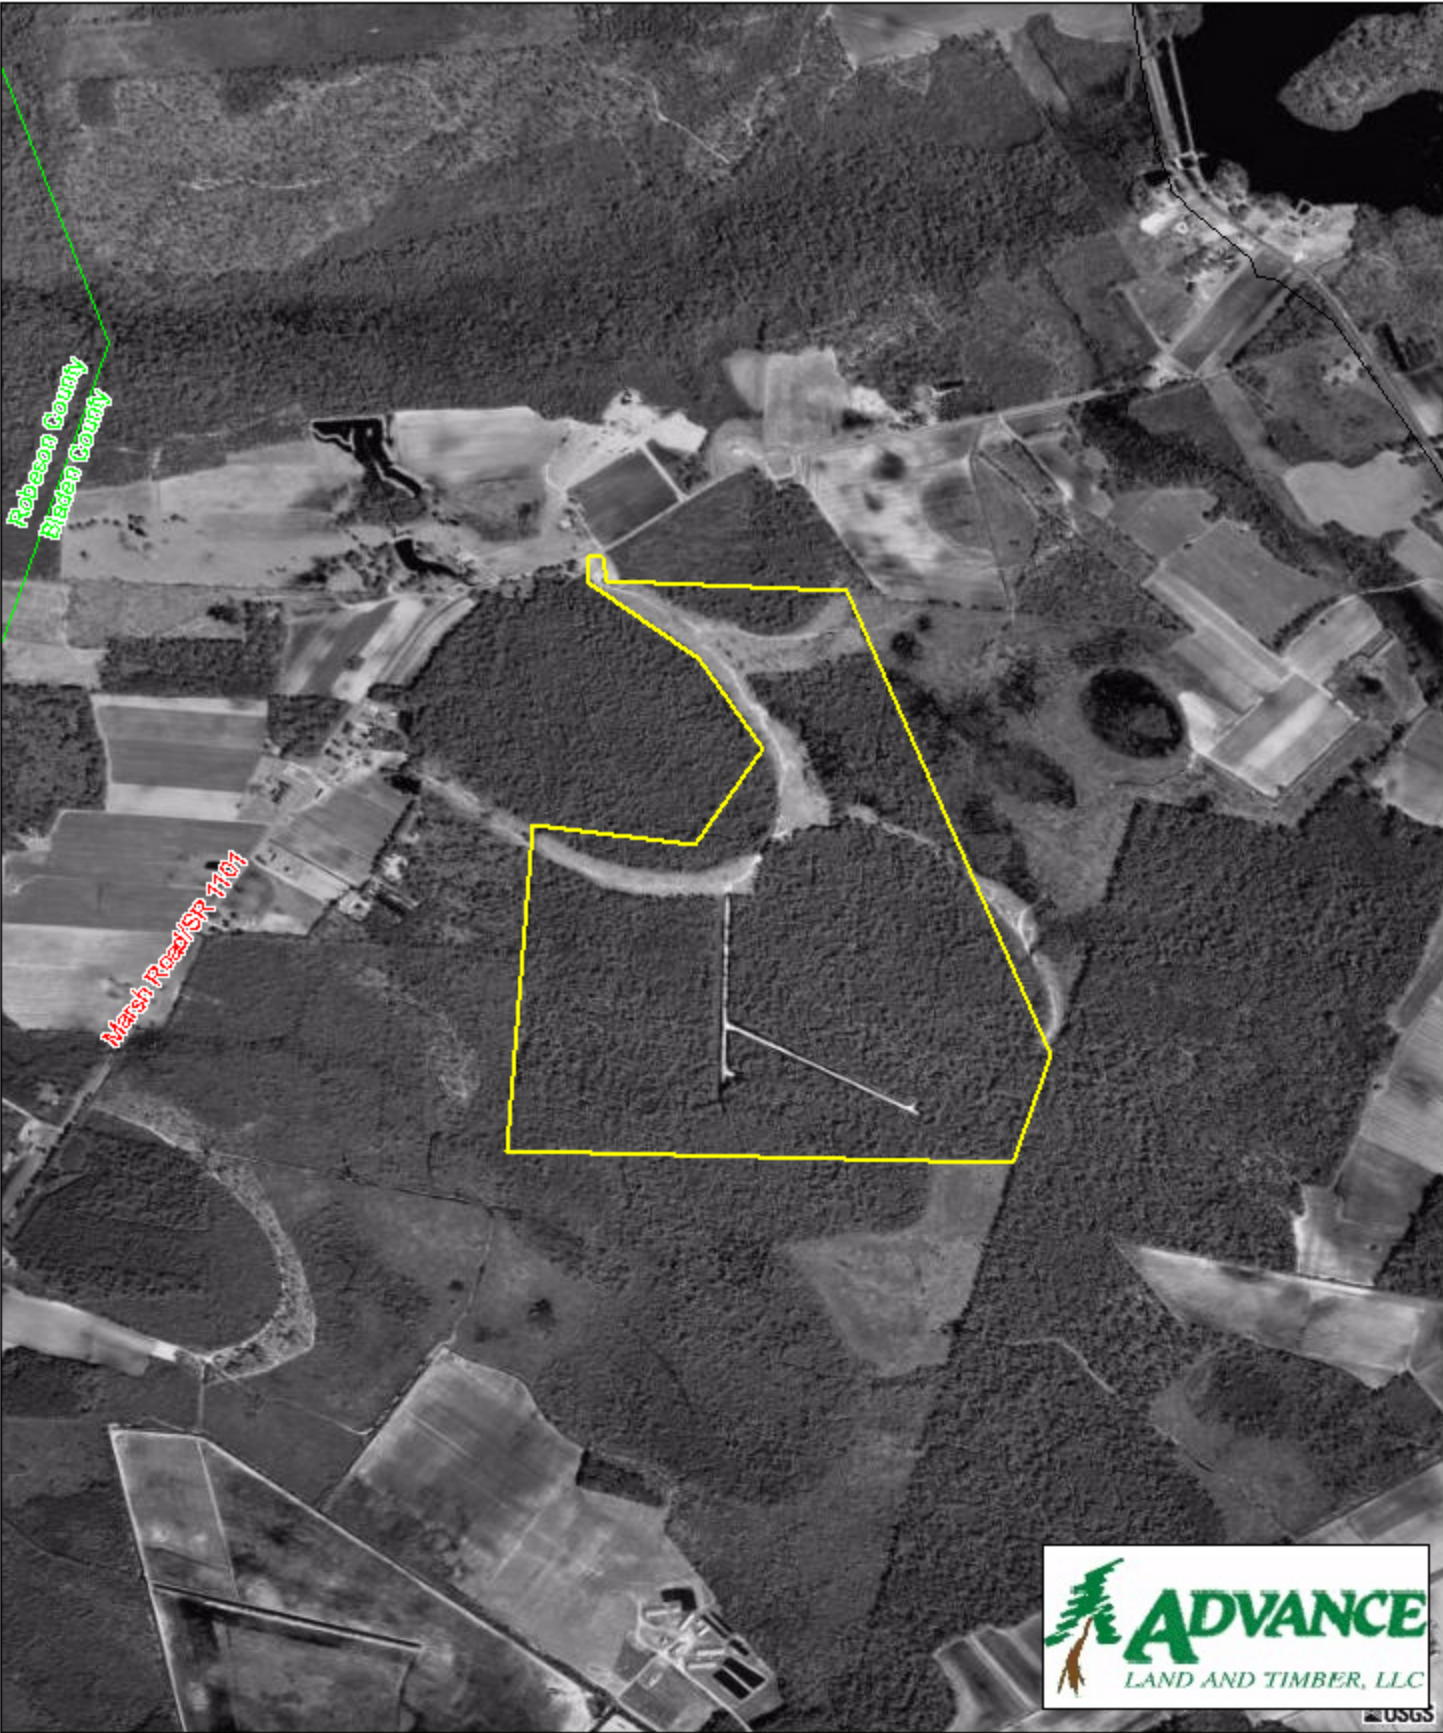

# JW Burney Complex Tract - Bladen County, NC #821

226.0 Acres

USGS