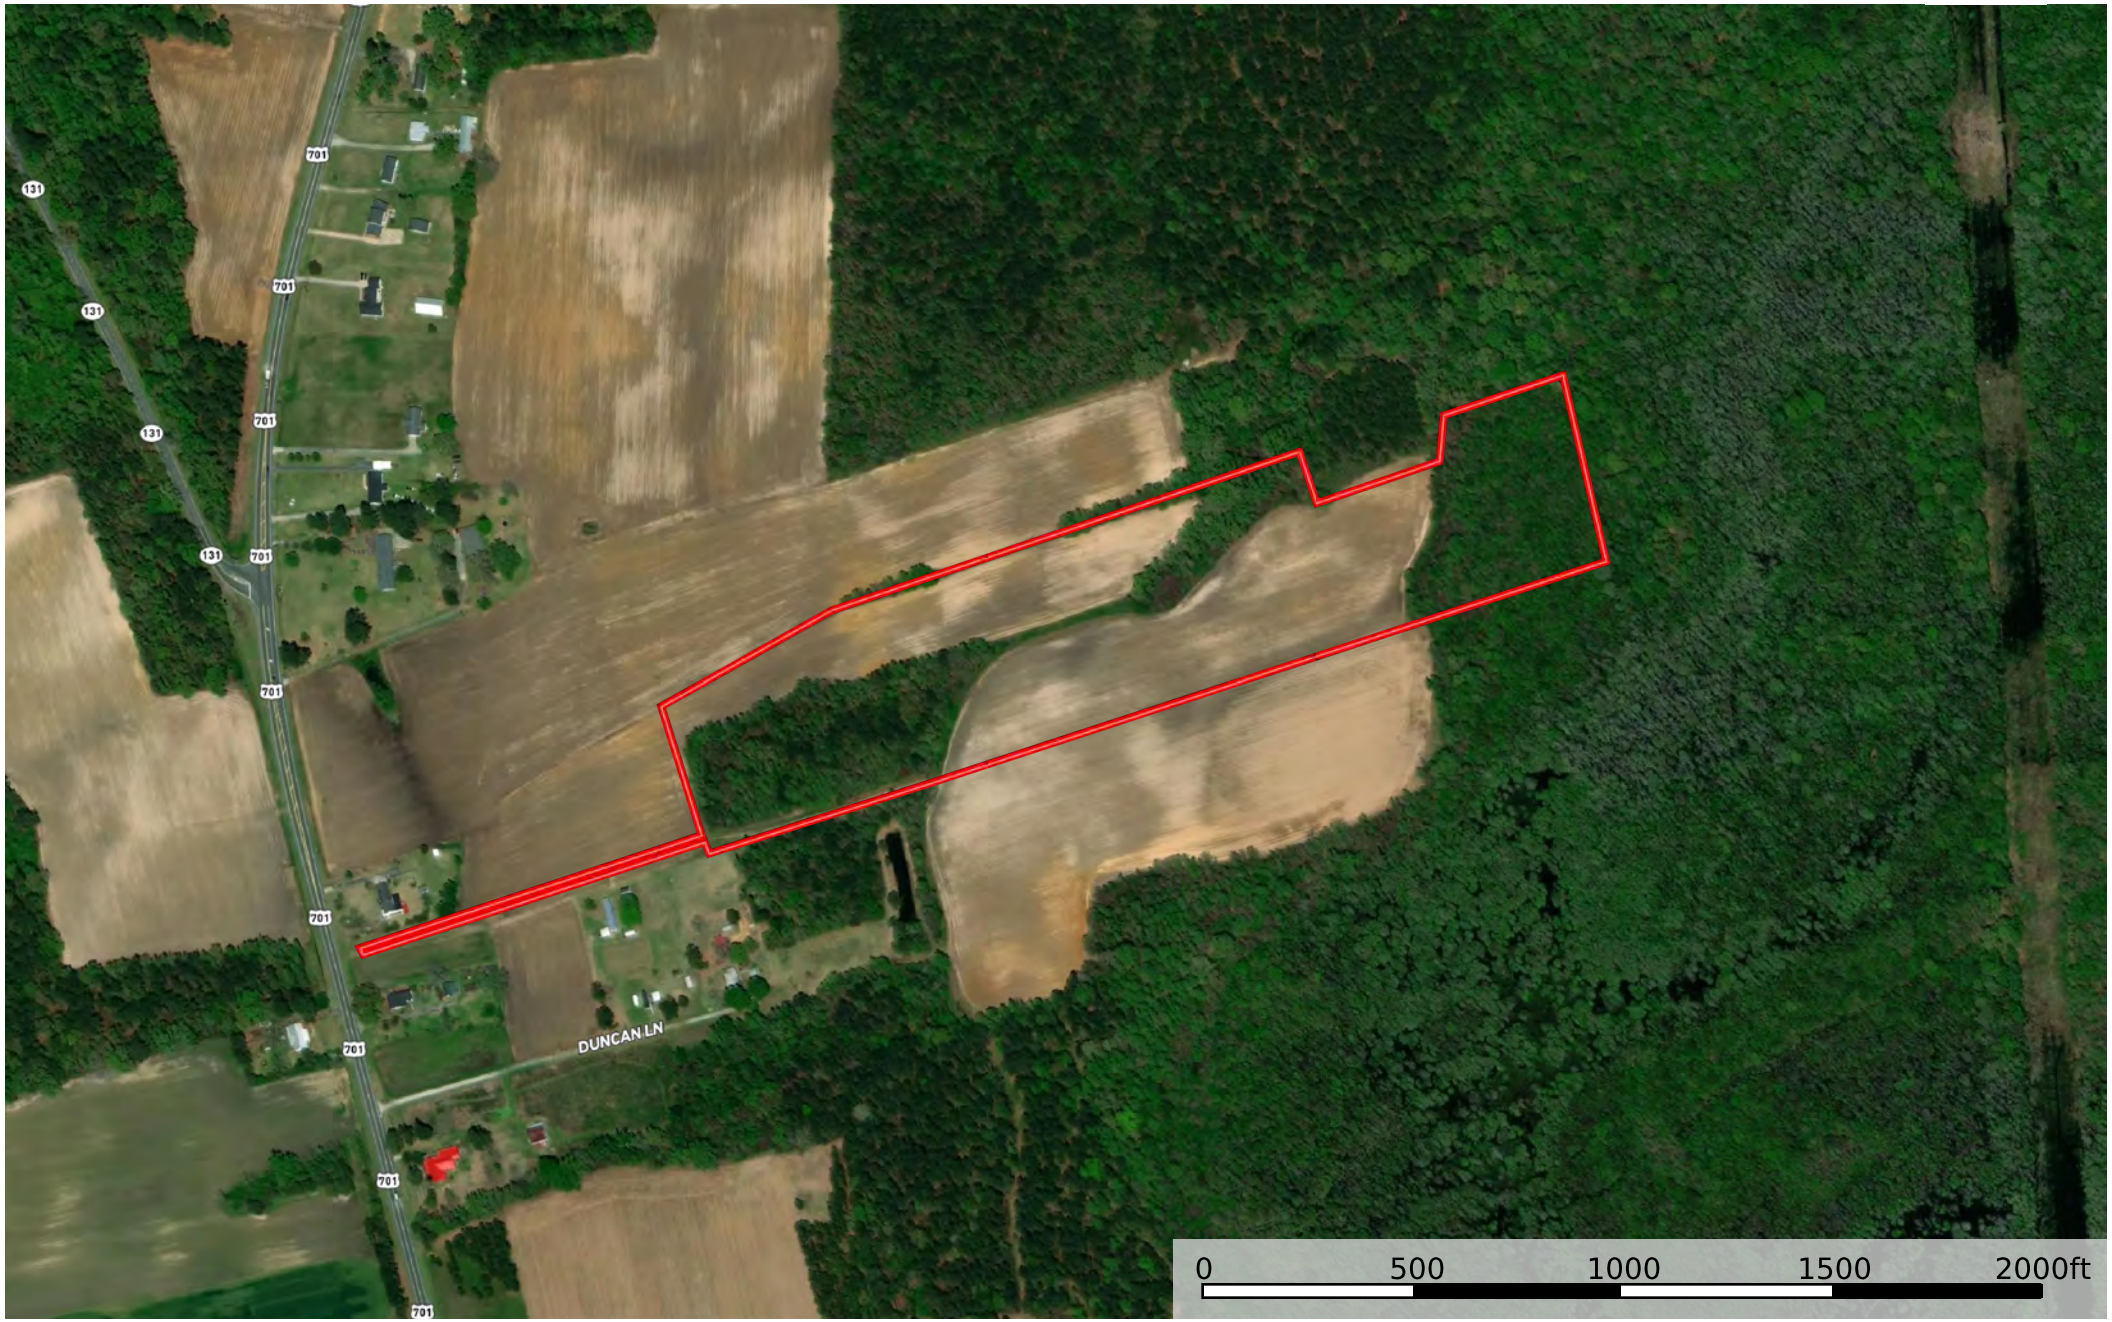

**+/- 22.61 ac Owens Columbus KR**  
Columbus County, North Carolina, 22.61 AC +/-

 Boundary

Keith Rogers

 The information contained herein was obtained from sources deemed to be reliable. MapRight Services makes no warranties or guarantees as to the completeness or accuracy thereof.