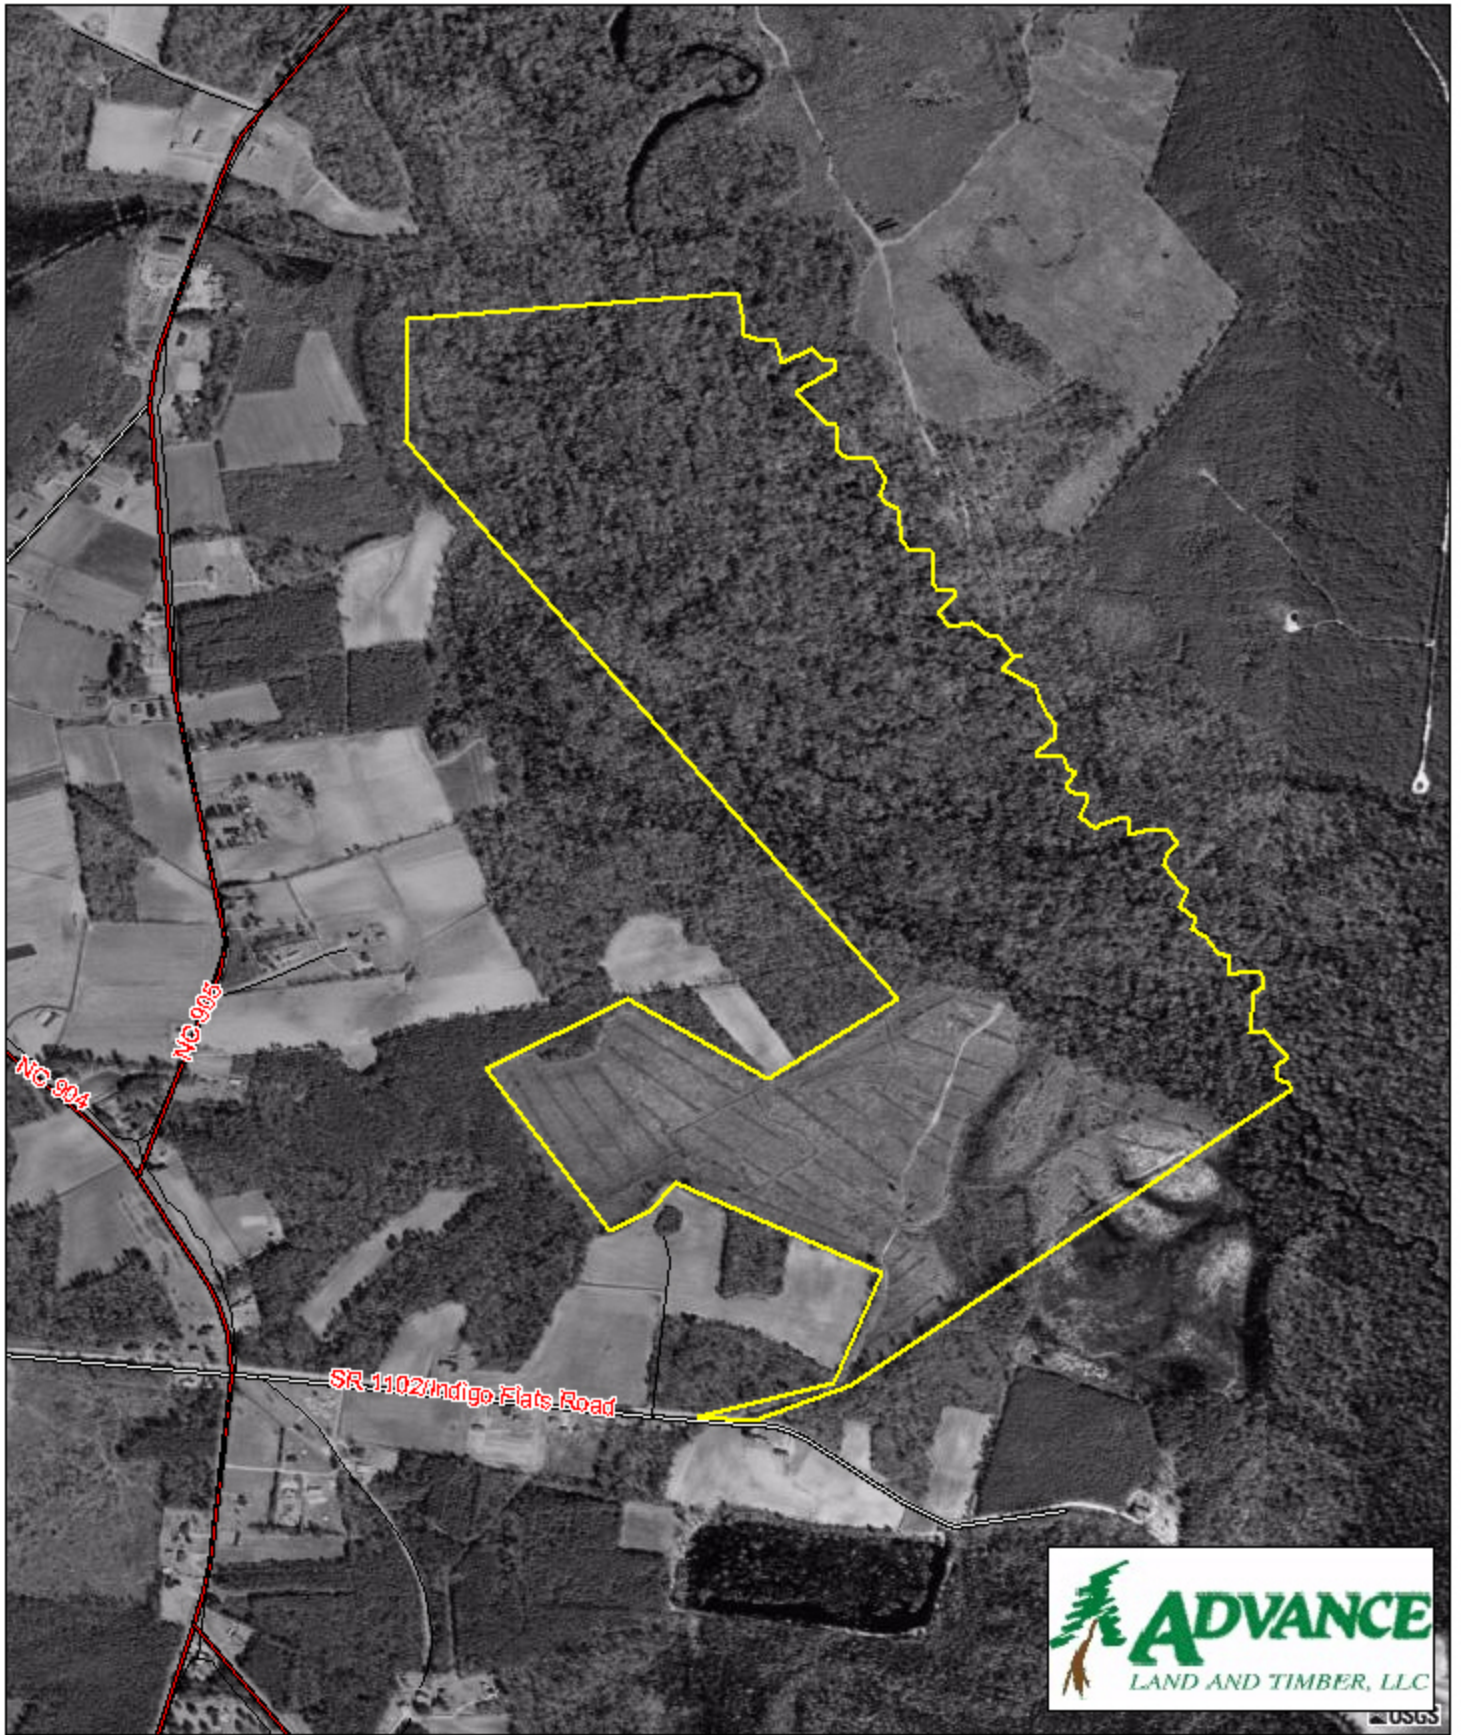

# Gore Complex #2 Tract - Columbus County, NC #798

265.0 Acres

USGS