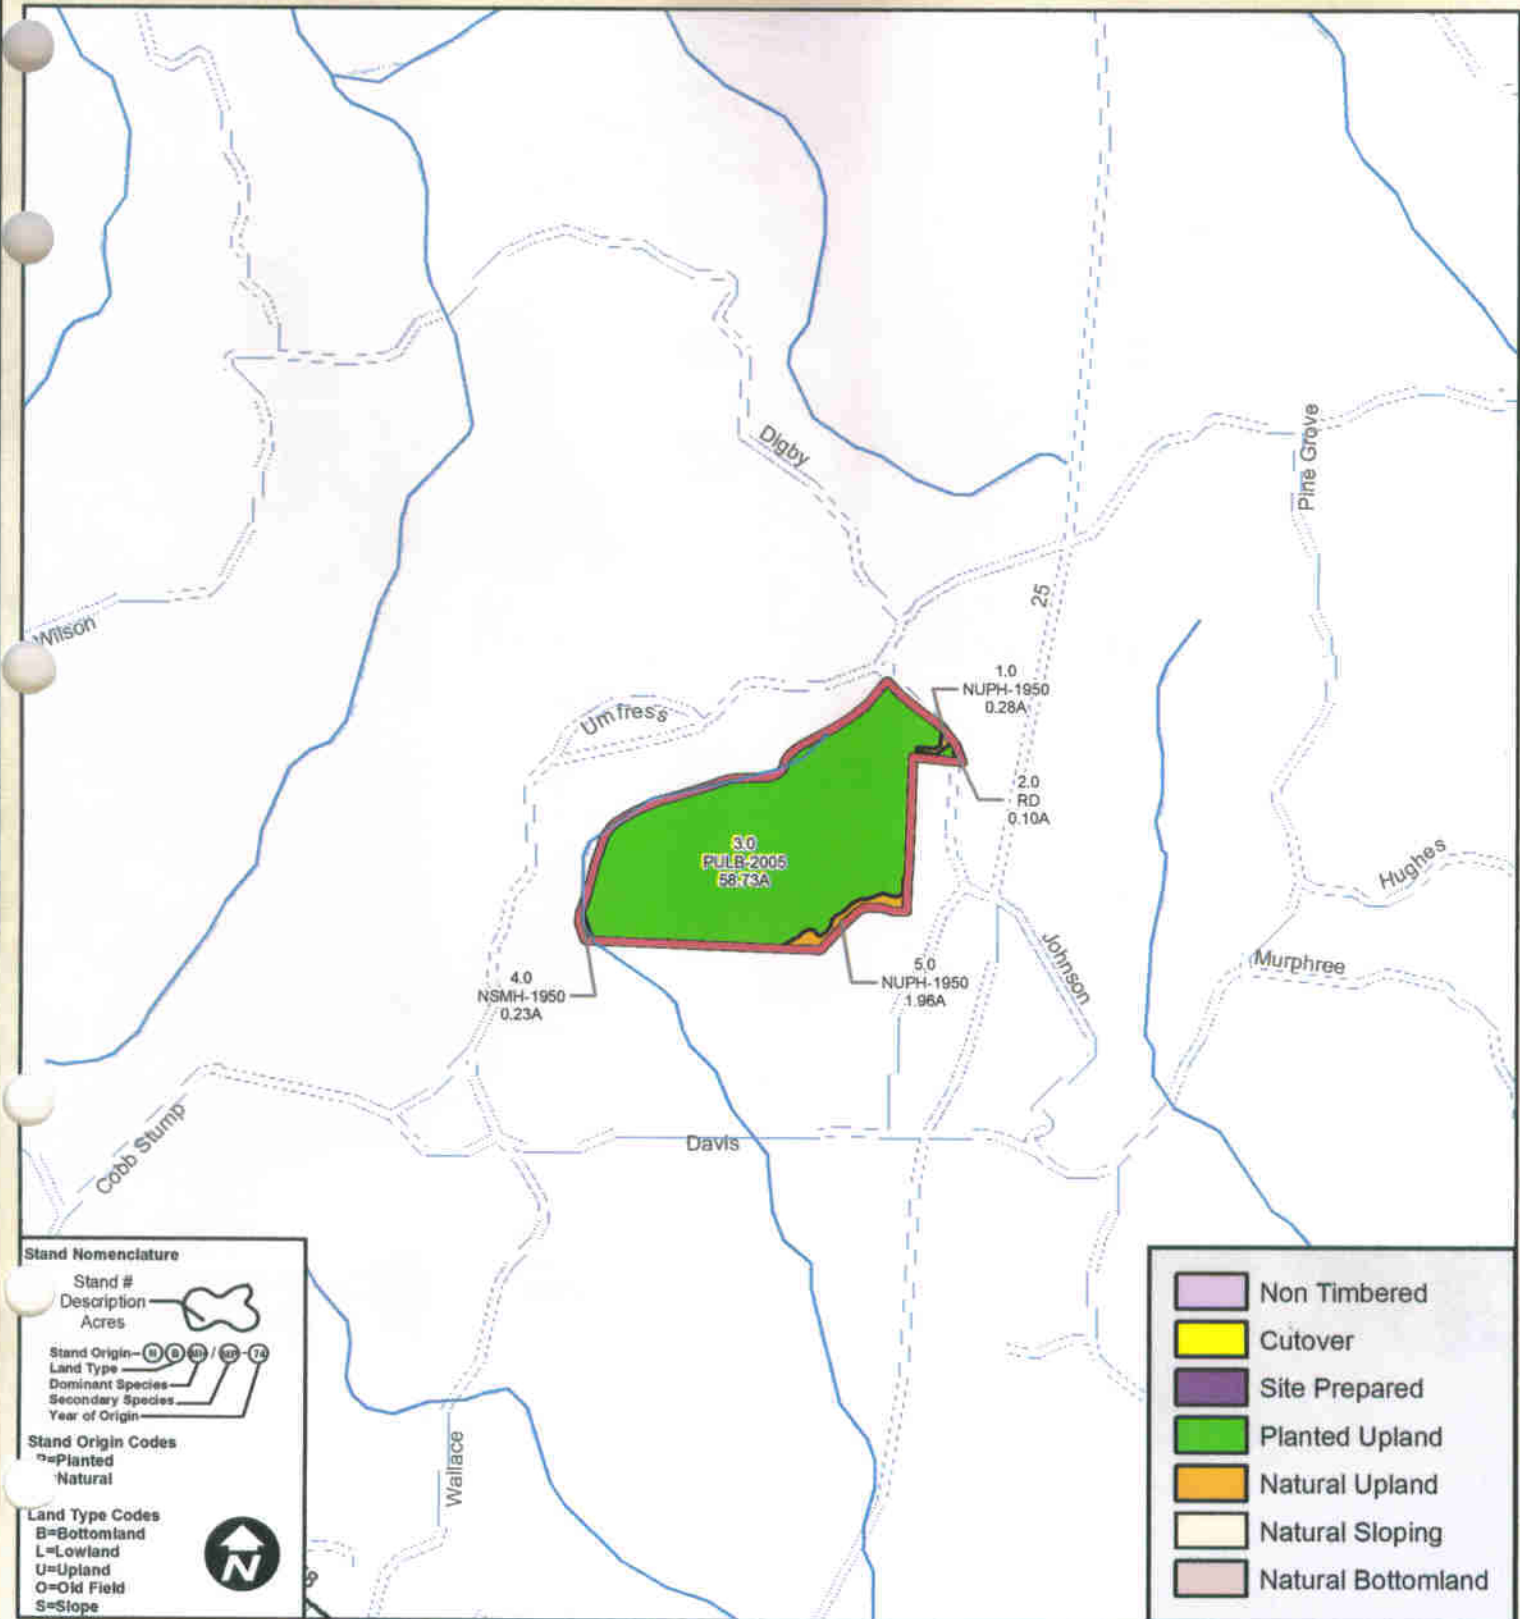

Tract 007843
Select Timberland, LLC
Woodyard Tract
Compartment 1
Itawamba County, MS
61.30 Acres

Stand Nomenclature

Stand #
 Description
 Acres

Stand Origin—(M) (B) (L) (U) (O) (S) (7A)

Land Type
 Dominant Species
 Secondary Species
 Year of Origin

Stand Origin Codes
 P=Planted
 N=Natural

Land Type Codes
 B=Bottomland
 L=Lowland
 U=Upland
 O=Old Field
 S=Slope

- Non Timbered
- Cutover
- Site Prepared
- Planted Upland
- Natural Upland
- Natural Sloping
- Natural Bottomland