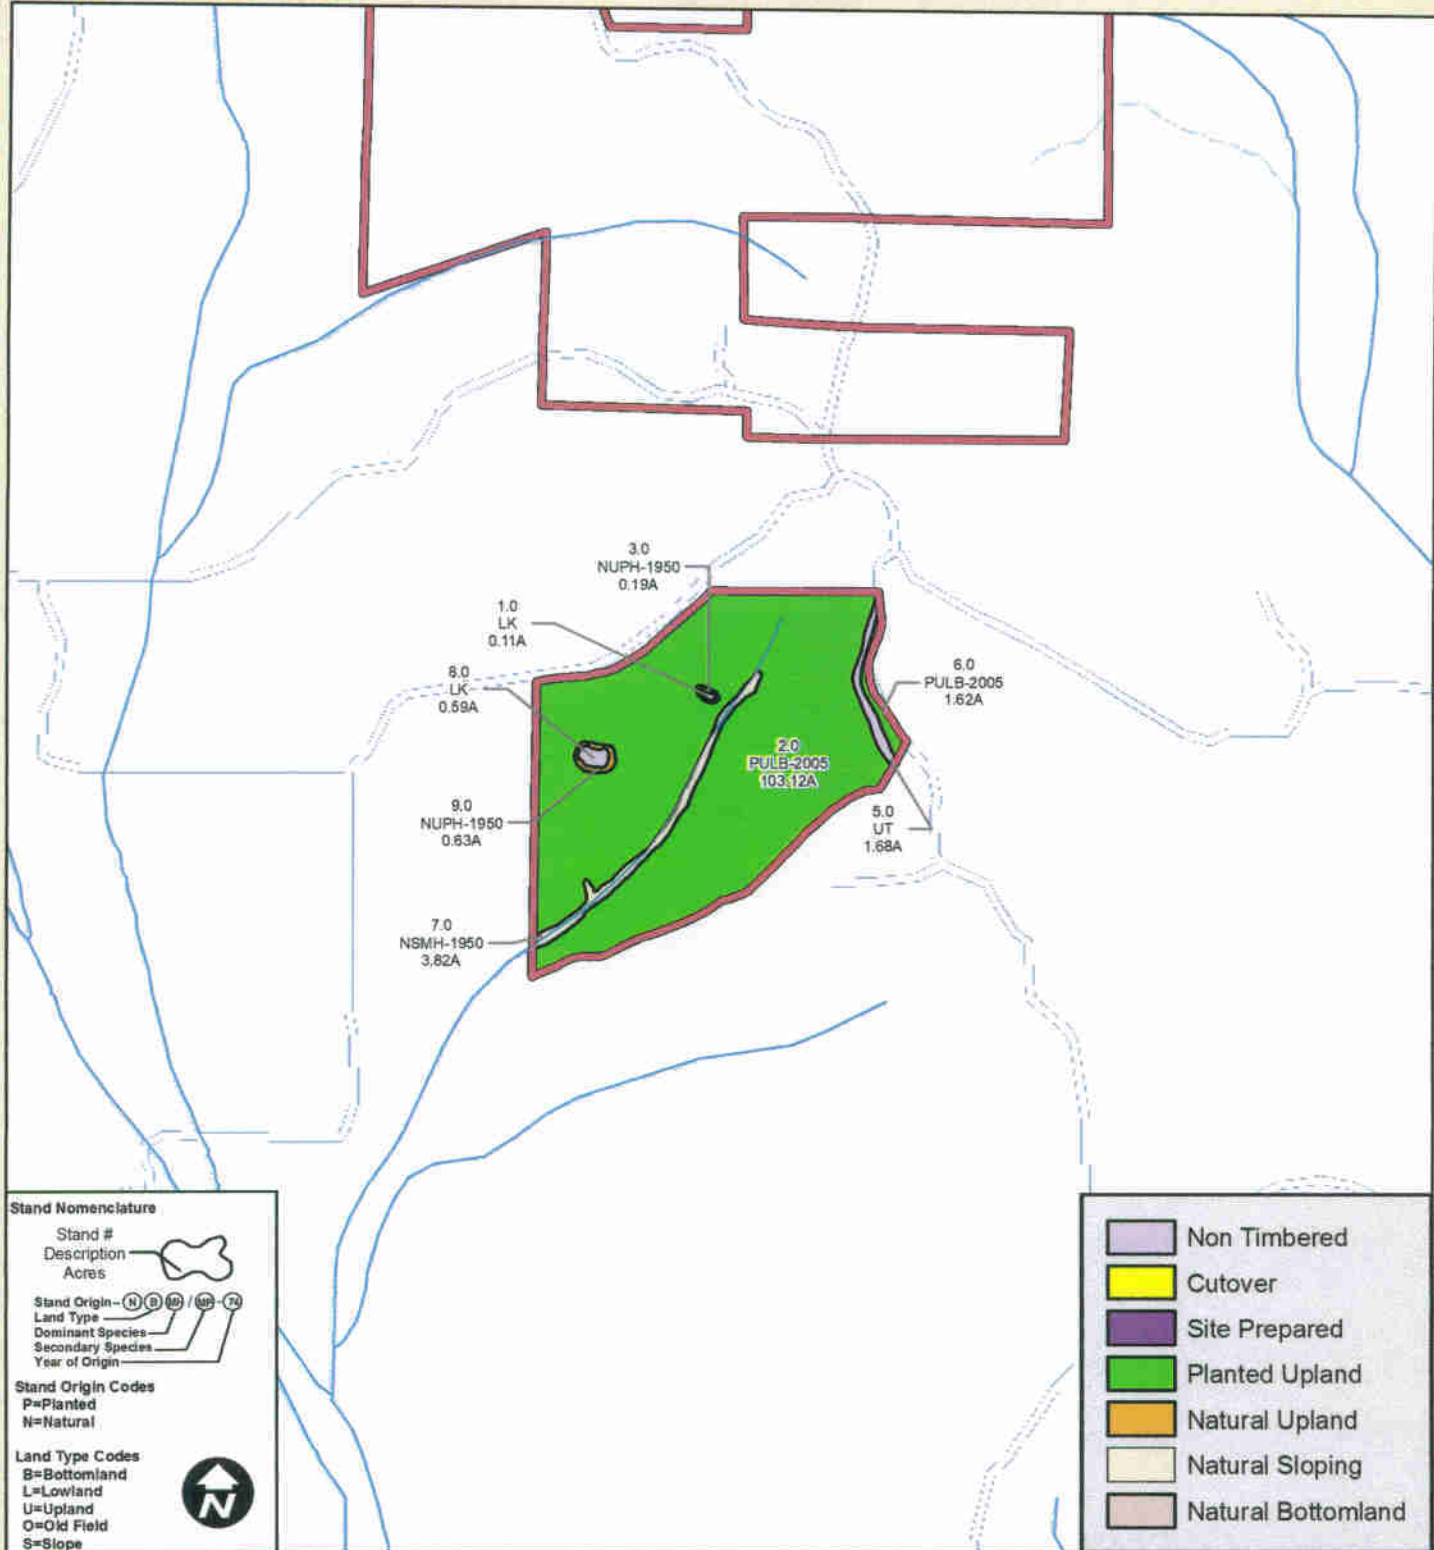

Tract 007819
Pickwick Forest, LLC
Old Marietta Tract
Compartment 1
Prentiss County, MS
111.76 Acres

Prepared by: cmckee
 Date: 4/18/2006
 Stand Date: 11/2/2005

Stand Nomenclature

Stand #
 Description
 Acres

Stand Origin—(N) (B) (L) (U) (O) (S)

Land Type
 Dominant Species
 Secondary Species
 Year of Origin

Stand Origin Codes
 P=Planted
 N=Natural

Land Type Codes
 B=Bottomland
 L=Lowland
 U=Upland
 O=Old Field
 S=Slope

- Non Timbered
- Cutover
- Site Prepared
- Planted Upland
- Natural Upland
- Natural Sloping
- Natural Bottomland