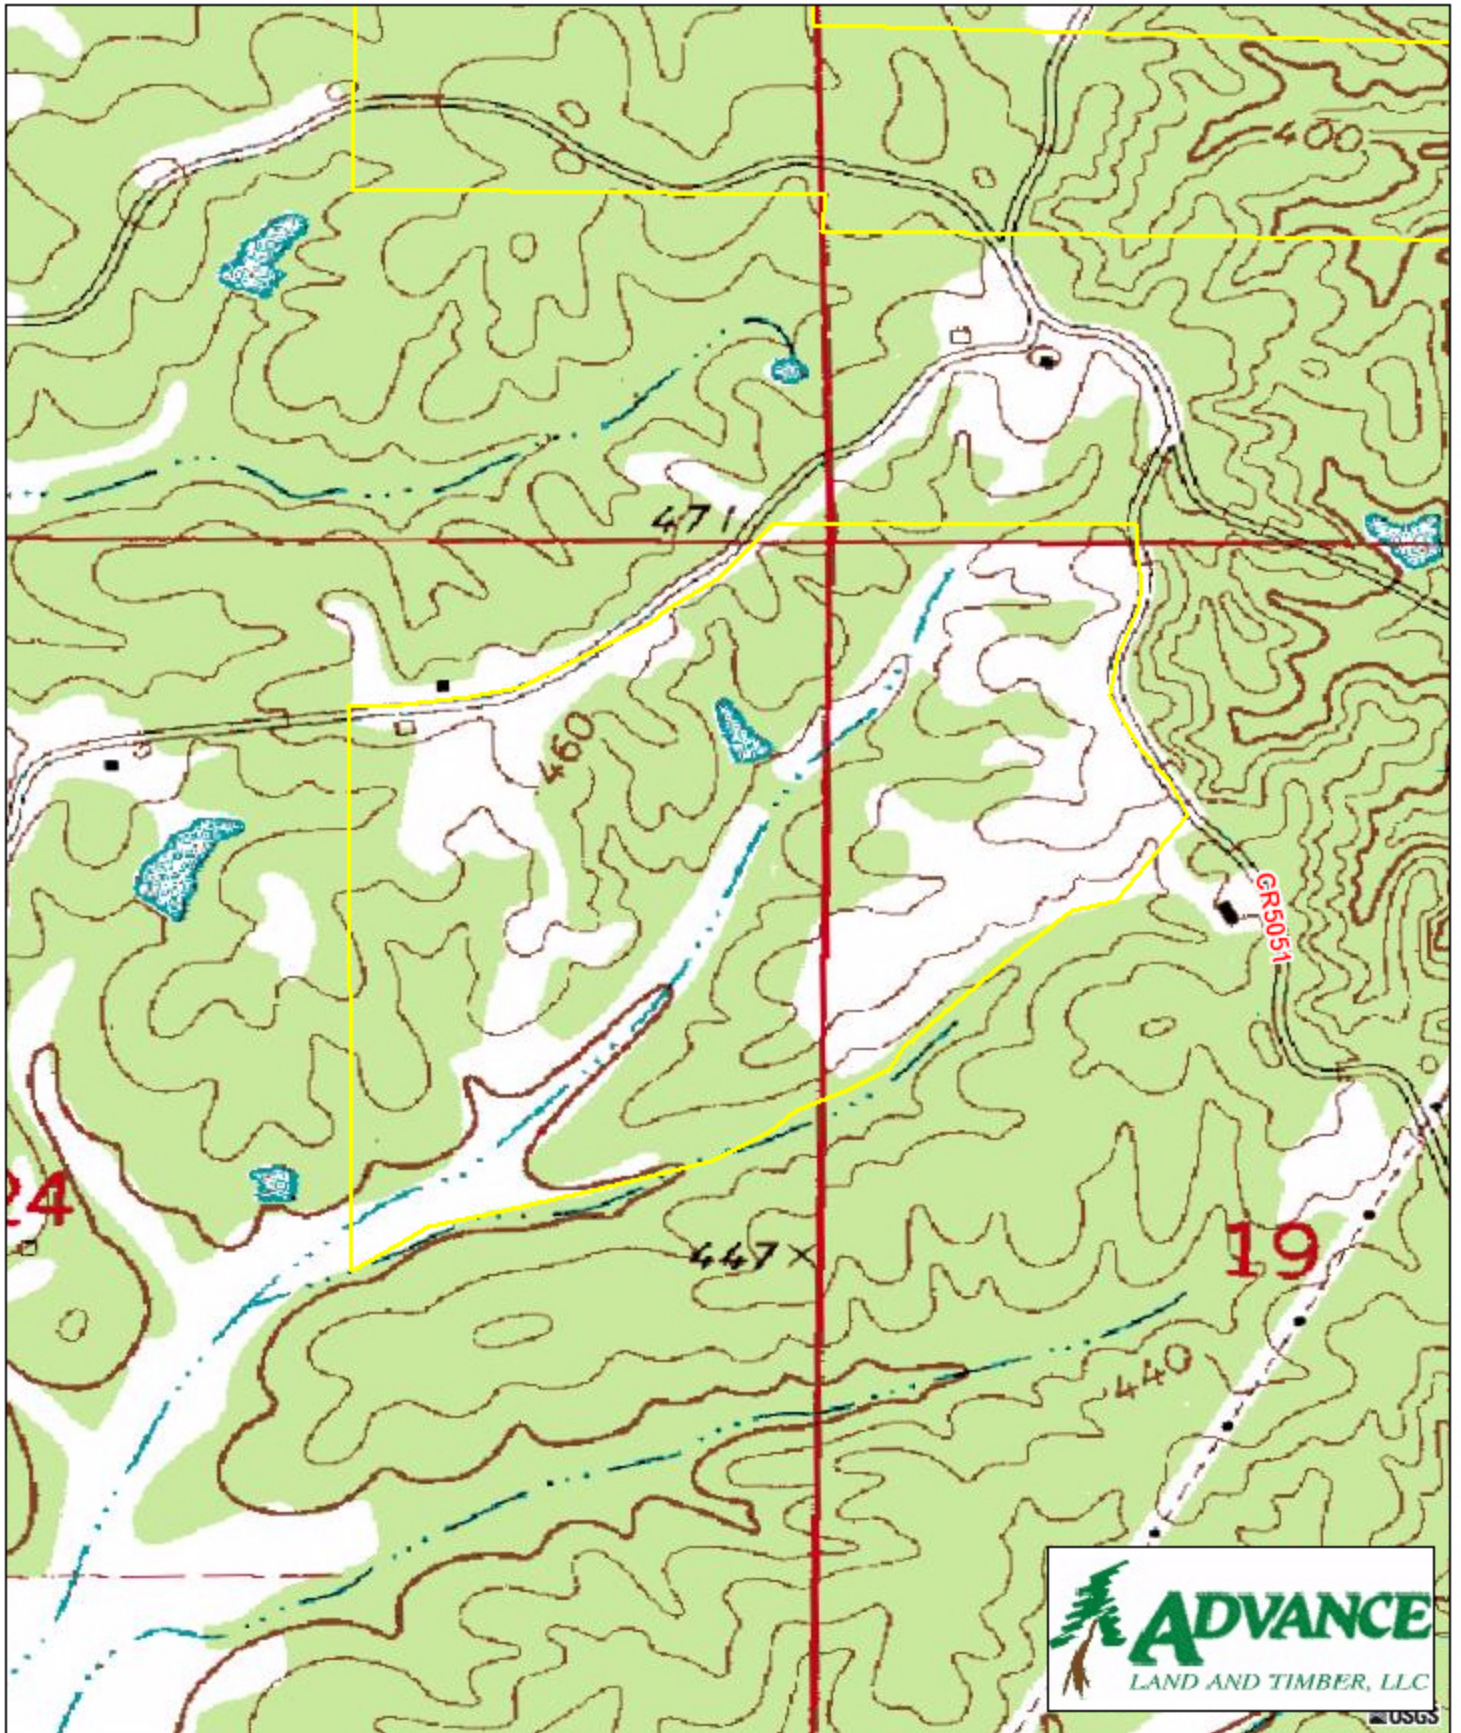

Tract 007819 - Old Marietta Prentiss County, MS

111.76 +/- acres

USGS