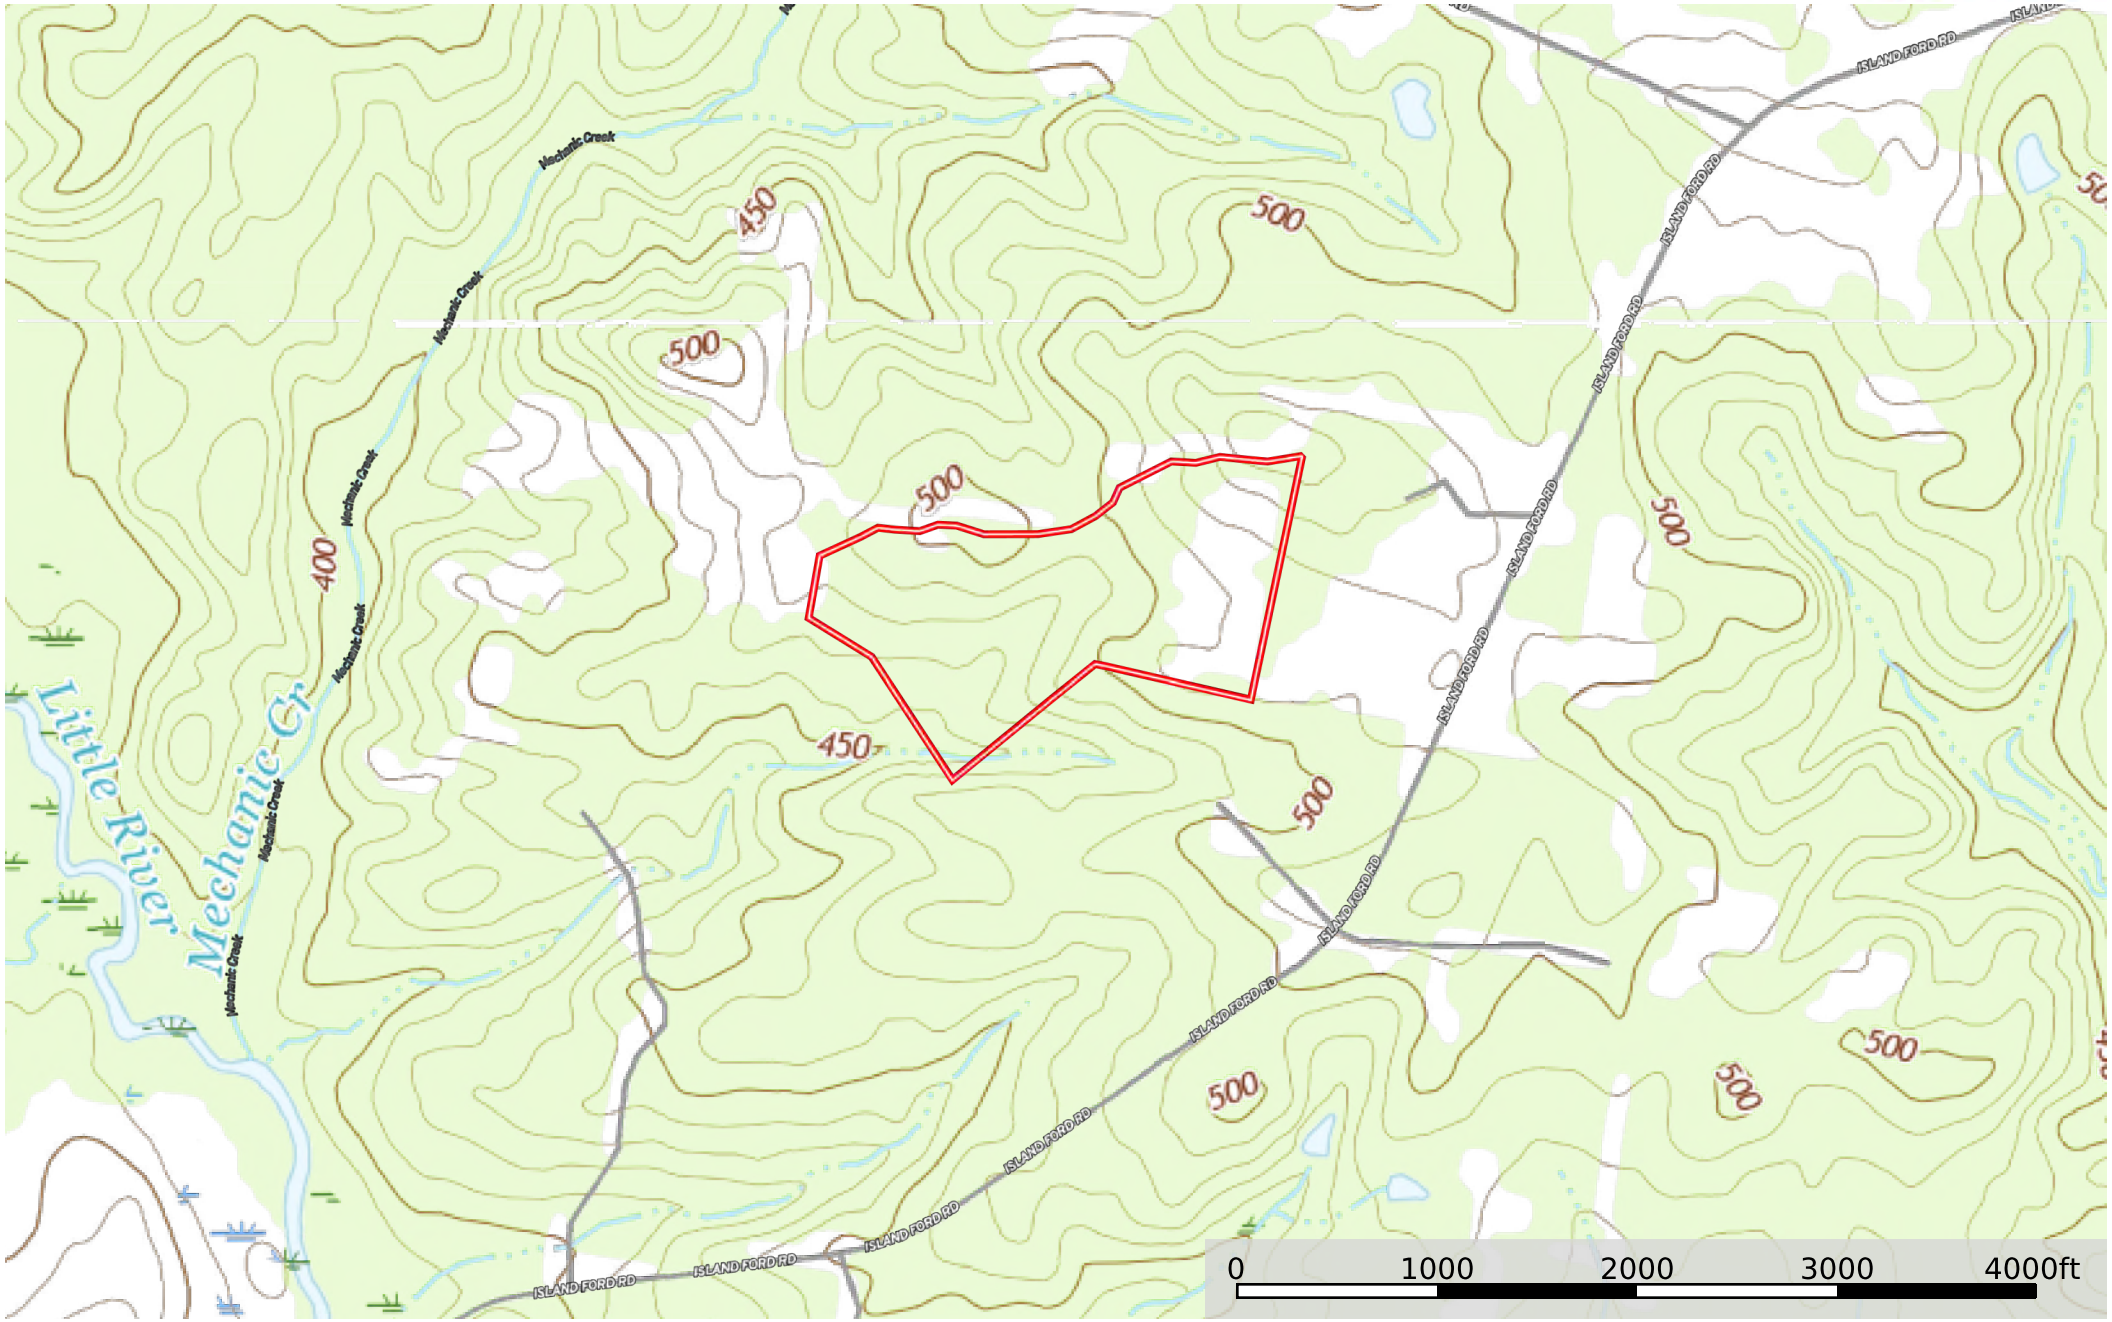

C159 SC Newberry County - Keim

Newberry County, South Carolina, 48 AC +/-

 Boundary