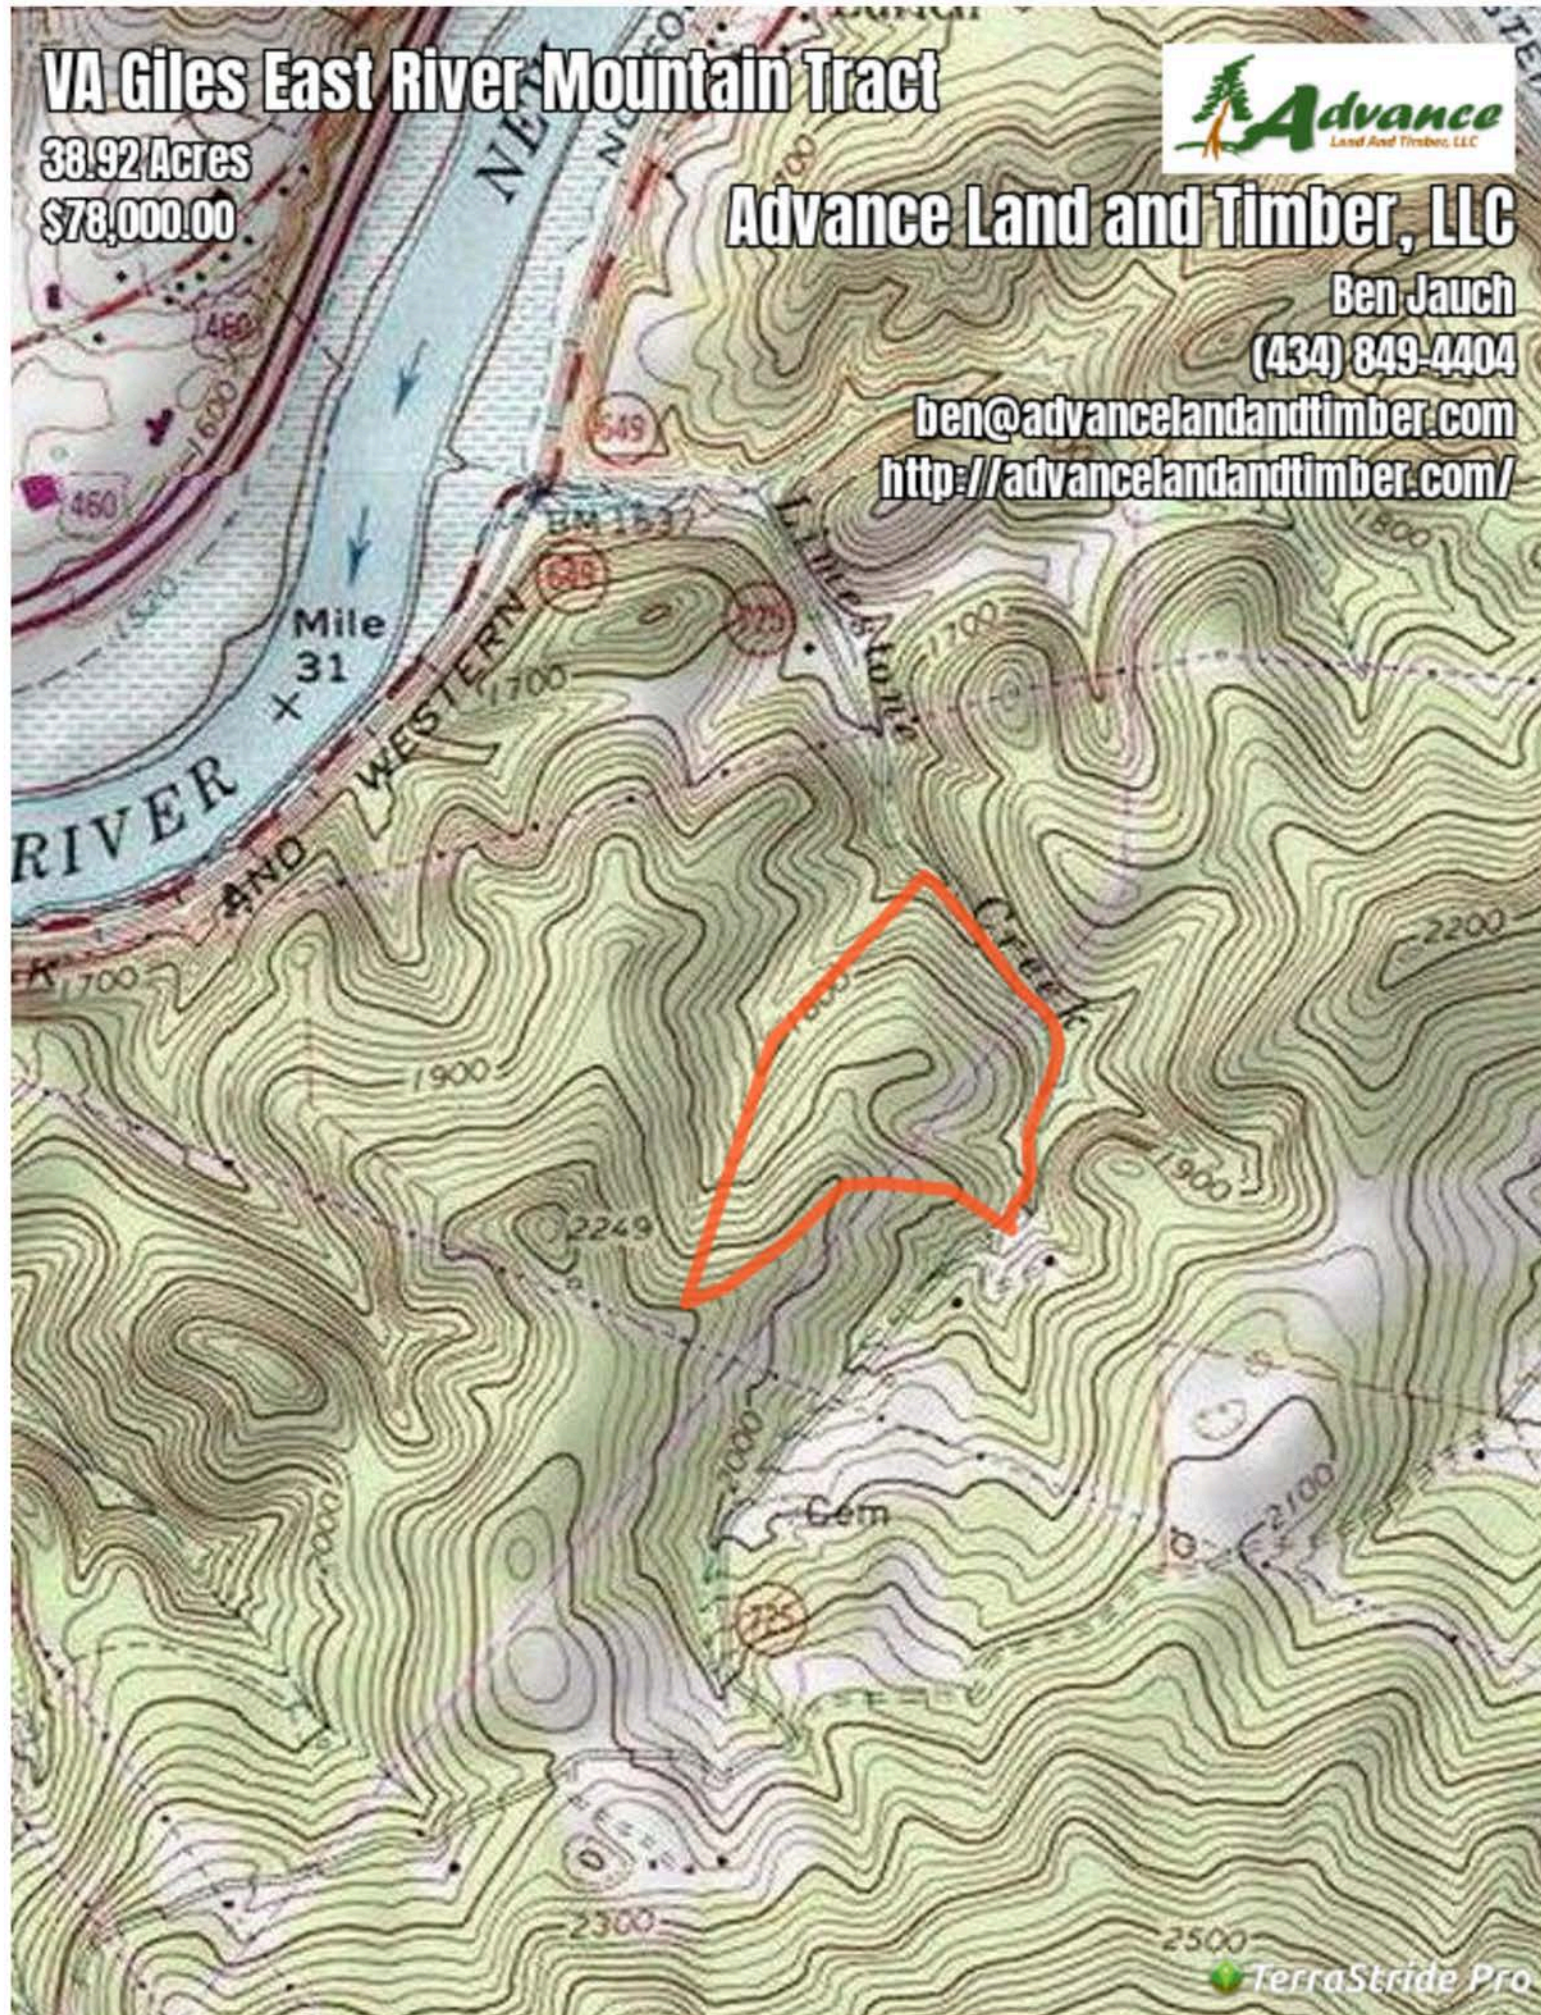

VA Giles East River Mountain Tract

38.92 Acres
\$78,000.00

Advance Land and Timber, LLC

Ben Jauch

(434) 849-4404

ben@advancelandandtimber.com

<http://advancelandandtimber.com/>

VA Giles East River Mountain Tract

Legend

 Boundary

Generated on: Oct. 10, 2023