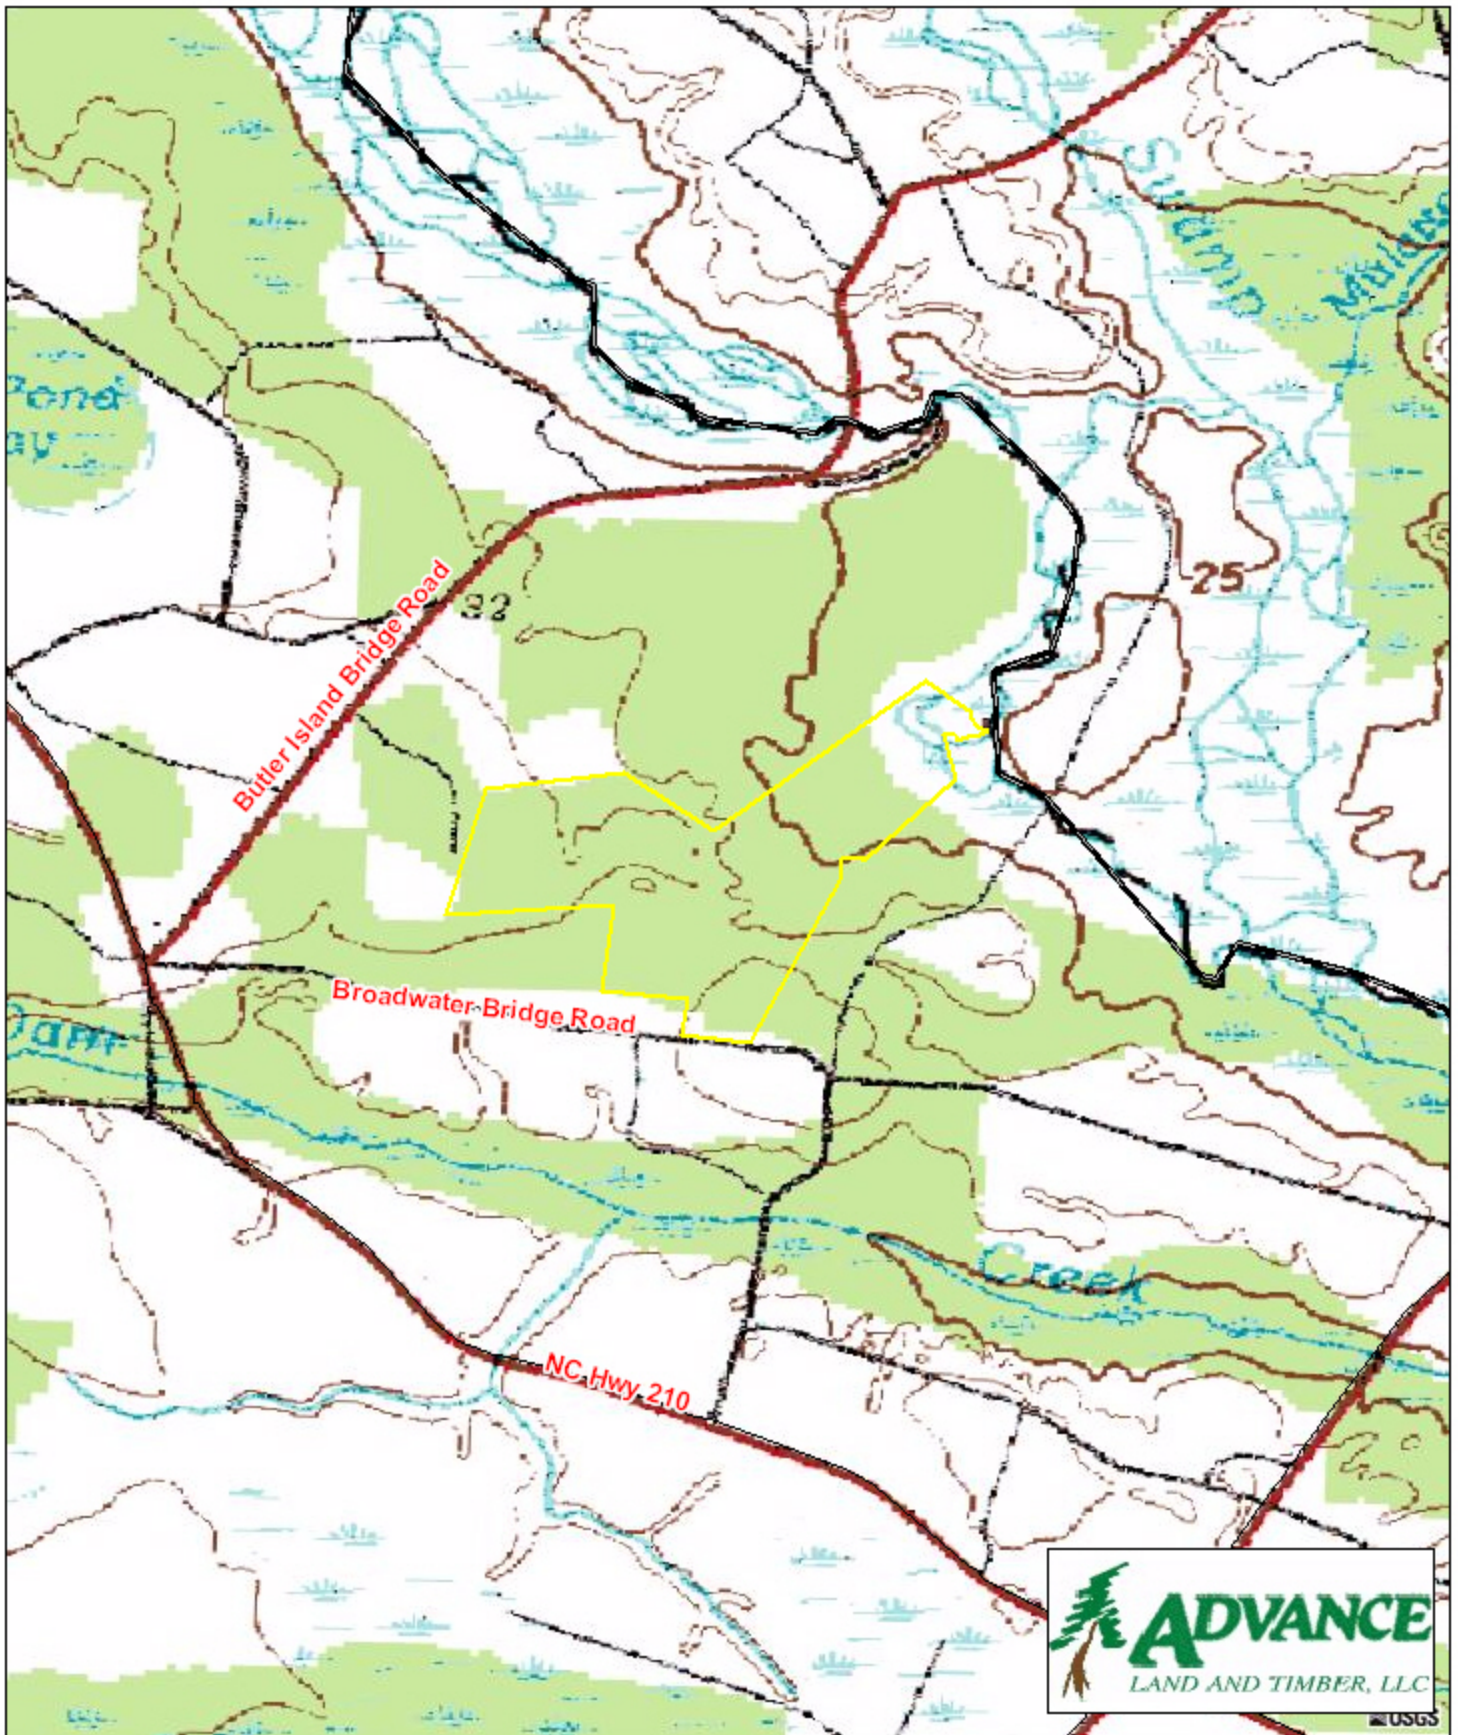

Tart Tract #60040074 Cumberland County, NC

1 inch = 2,400 feet
348.16 +/- acres

The information provided on this map is believed to be accurate and is based on the best information available at this time, however, this information is in no way guaranteed.