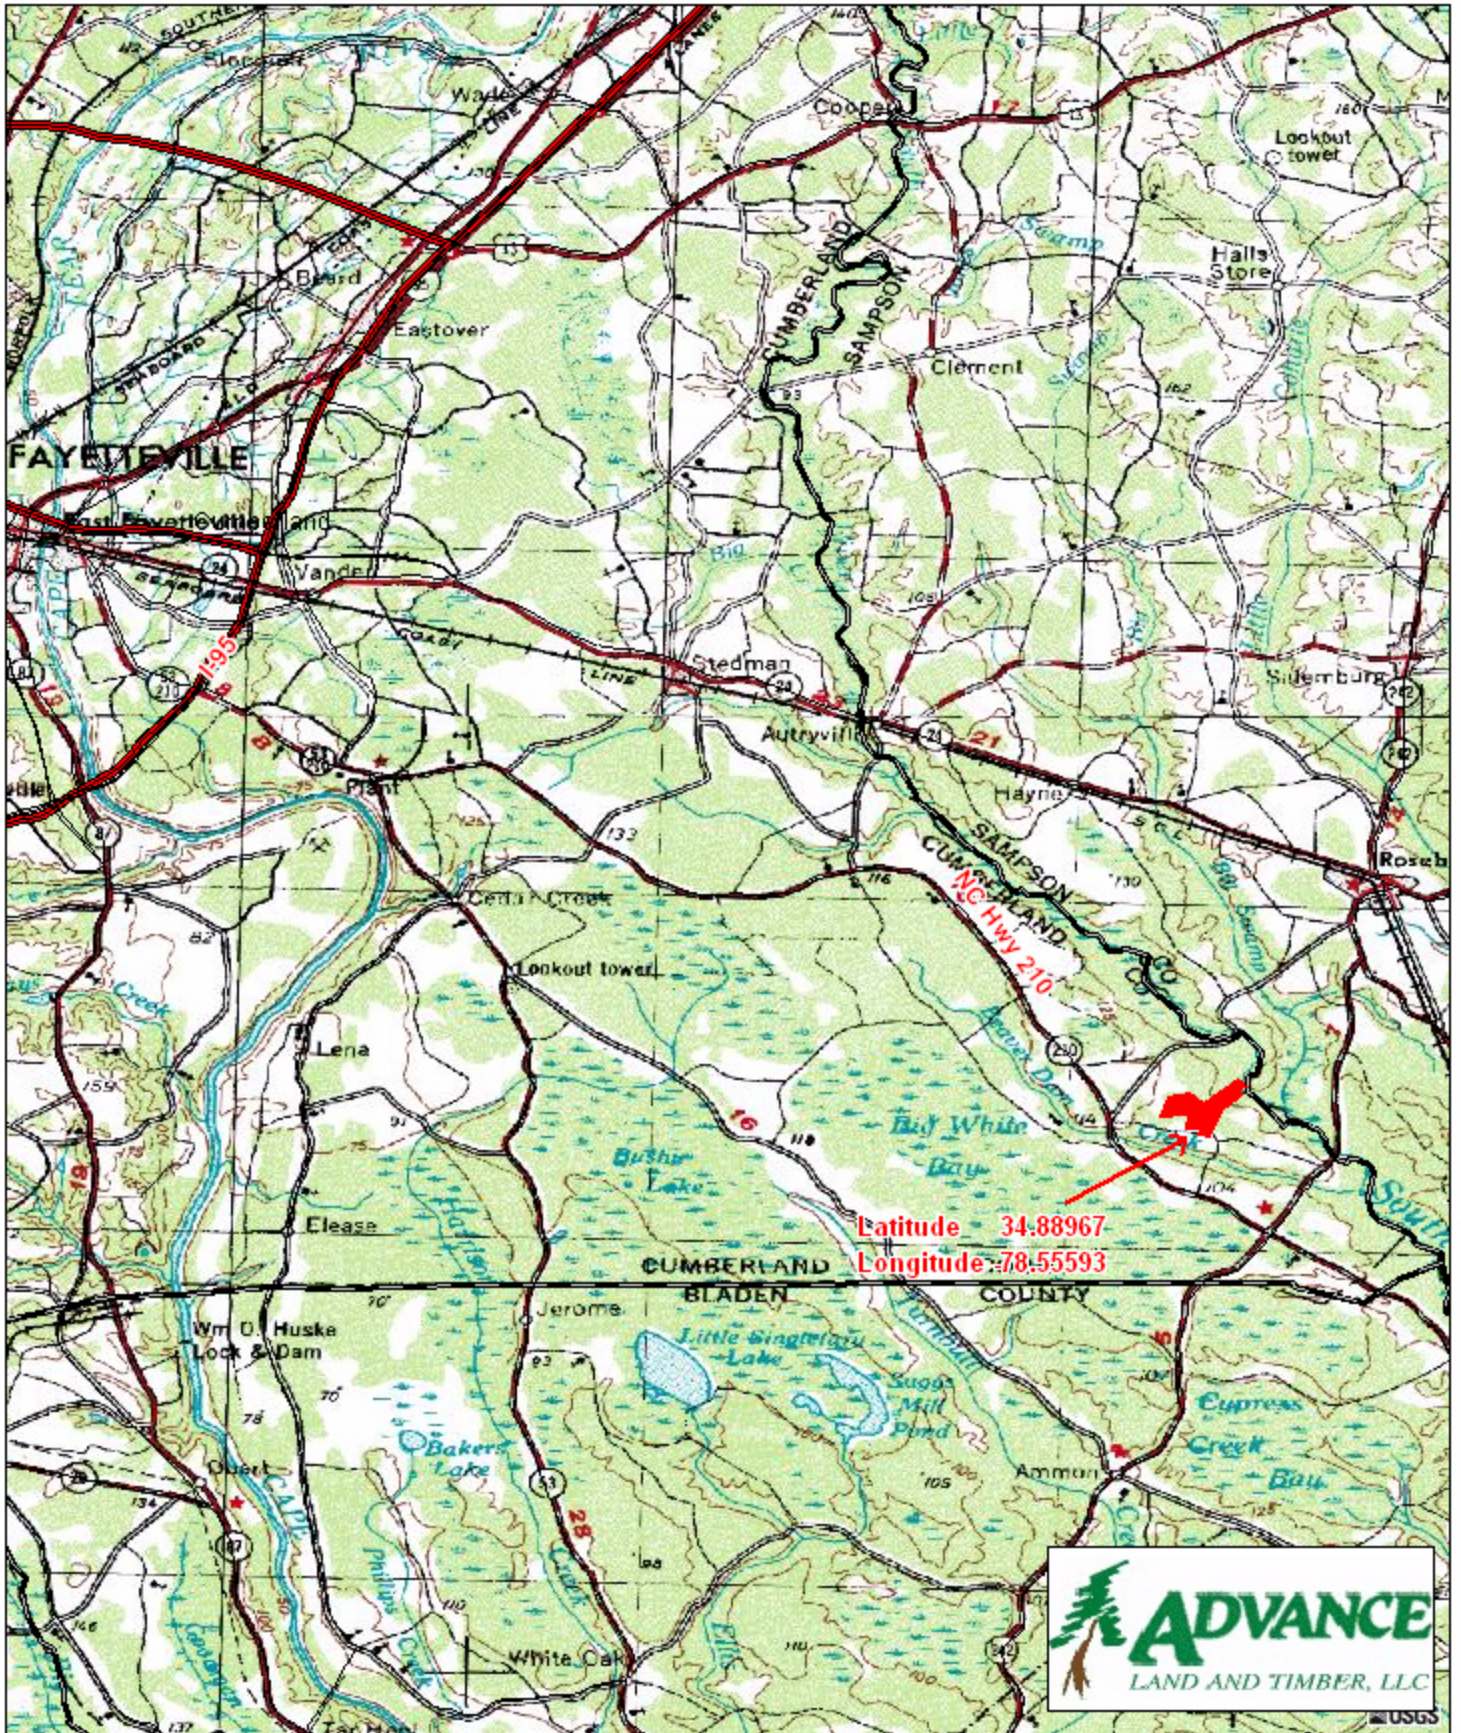

Tart Tract #60040074 Cumberland County, NC

1 inch = 15,000 feet
348.16 +/- acres

The information provided on this map is believed to be accurate and is based on the best information available at this time, however, this information is in no way guaranteed.