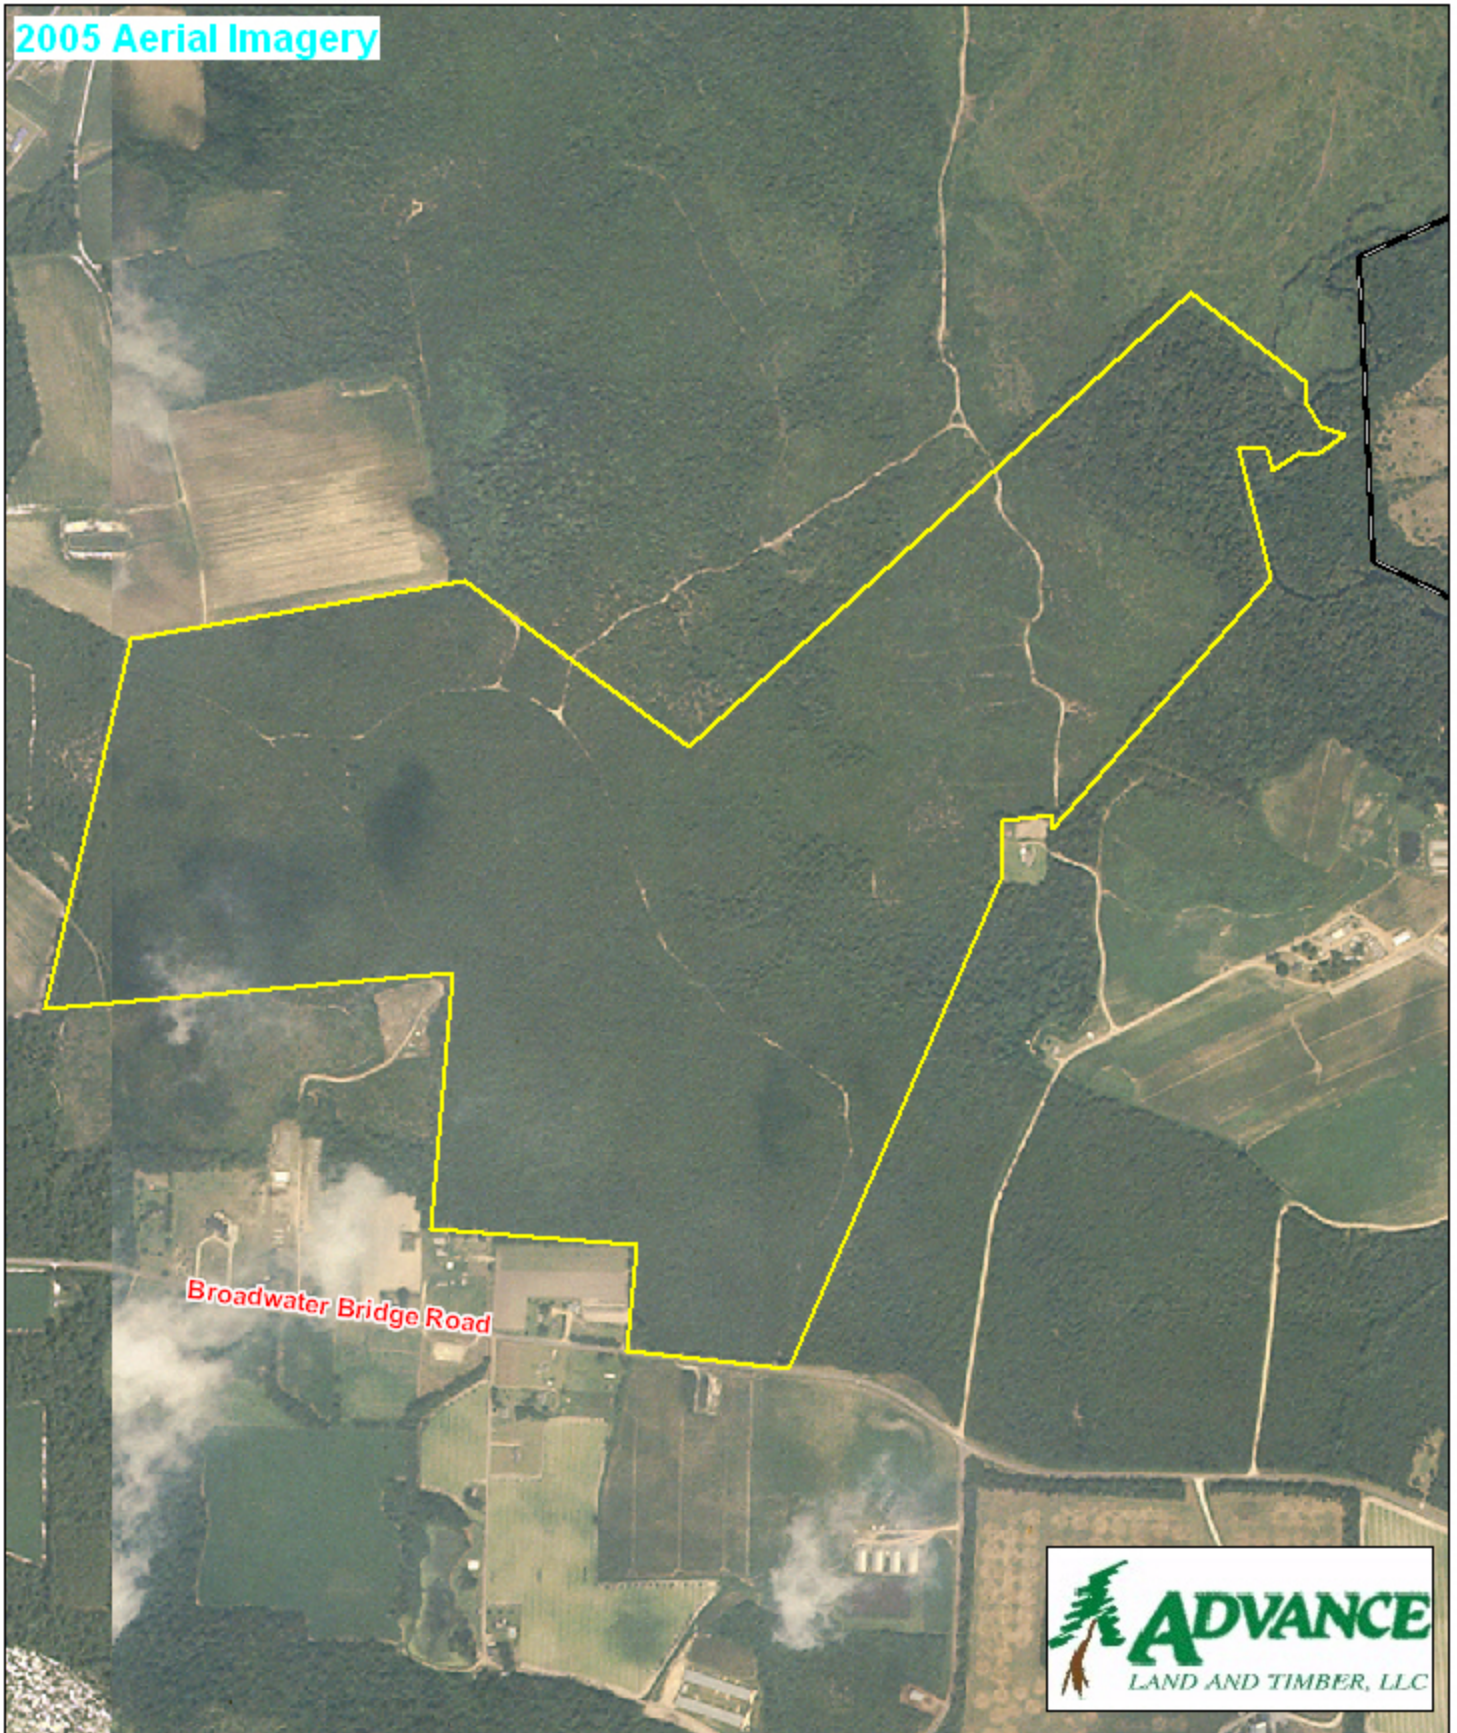

Tart Tract #60040074 Cumberland County, NC

1 inch = 990 feet
348.16 +/- acres

2005 Aerial Imagery

The information provided on this map is believed to be accurate and is based on the best information available at this time, however, this information is in no way guaranteed.

www.advancelandandtimber.com
1-800-860-9909

Tart Tract #60040074 Cumberland County, NC

1 inch = 990 feet
348.16 +/- acres

2005 Aerial Imagery

The information provided on this map is believed to be accurate and is based on the best information available at this time, however, this information is in no way guaranteed.