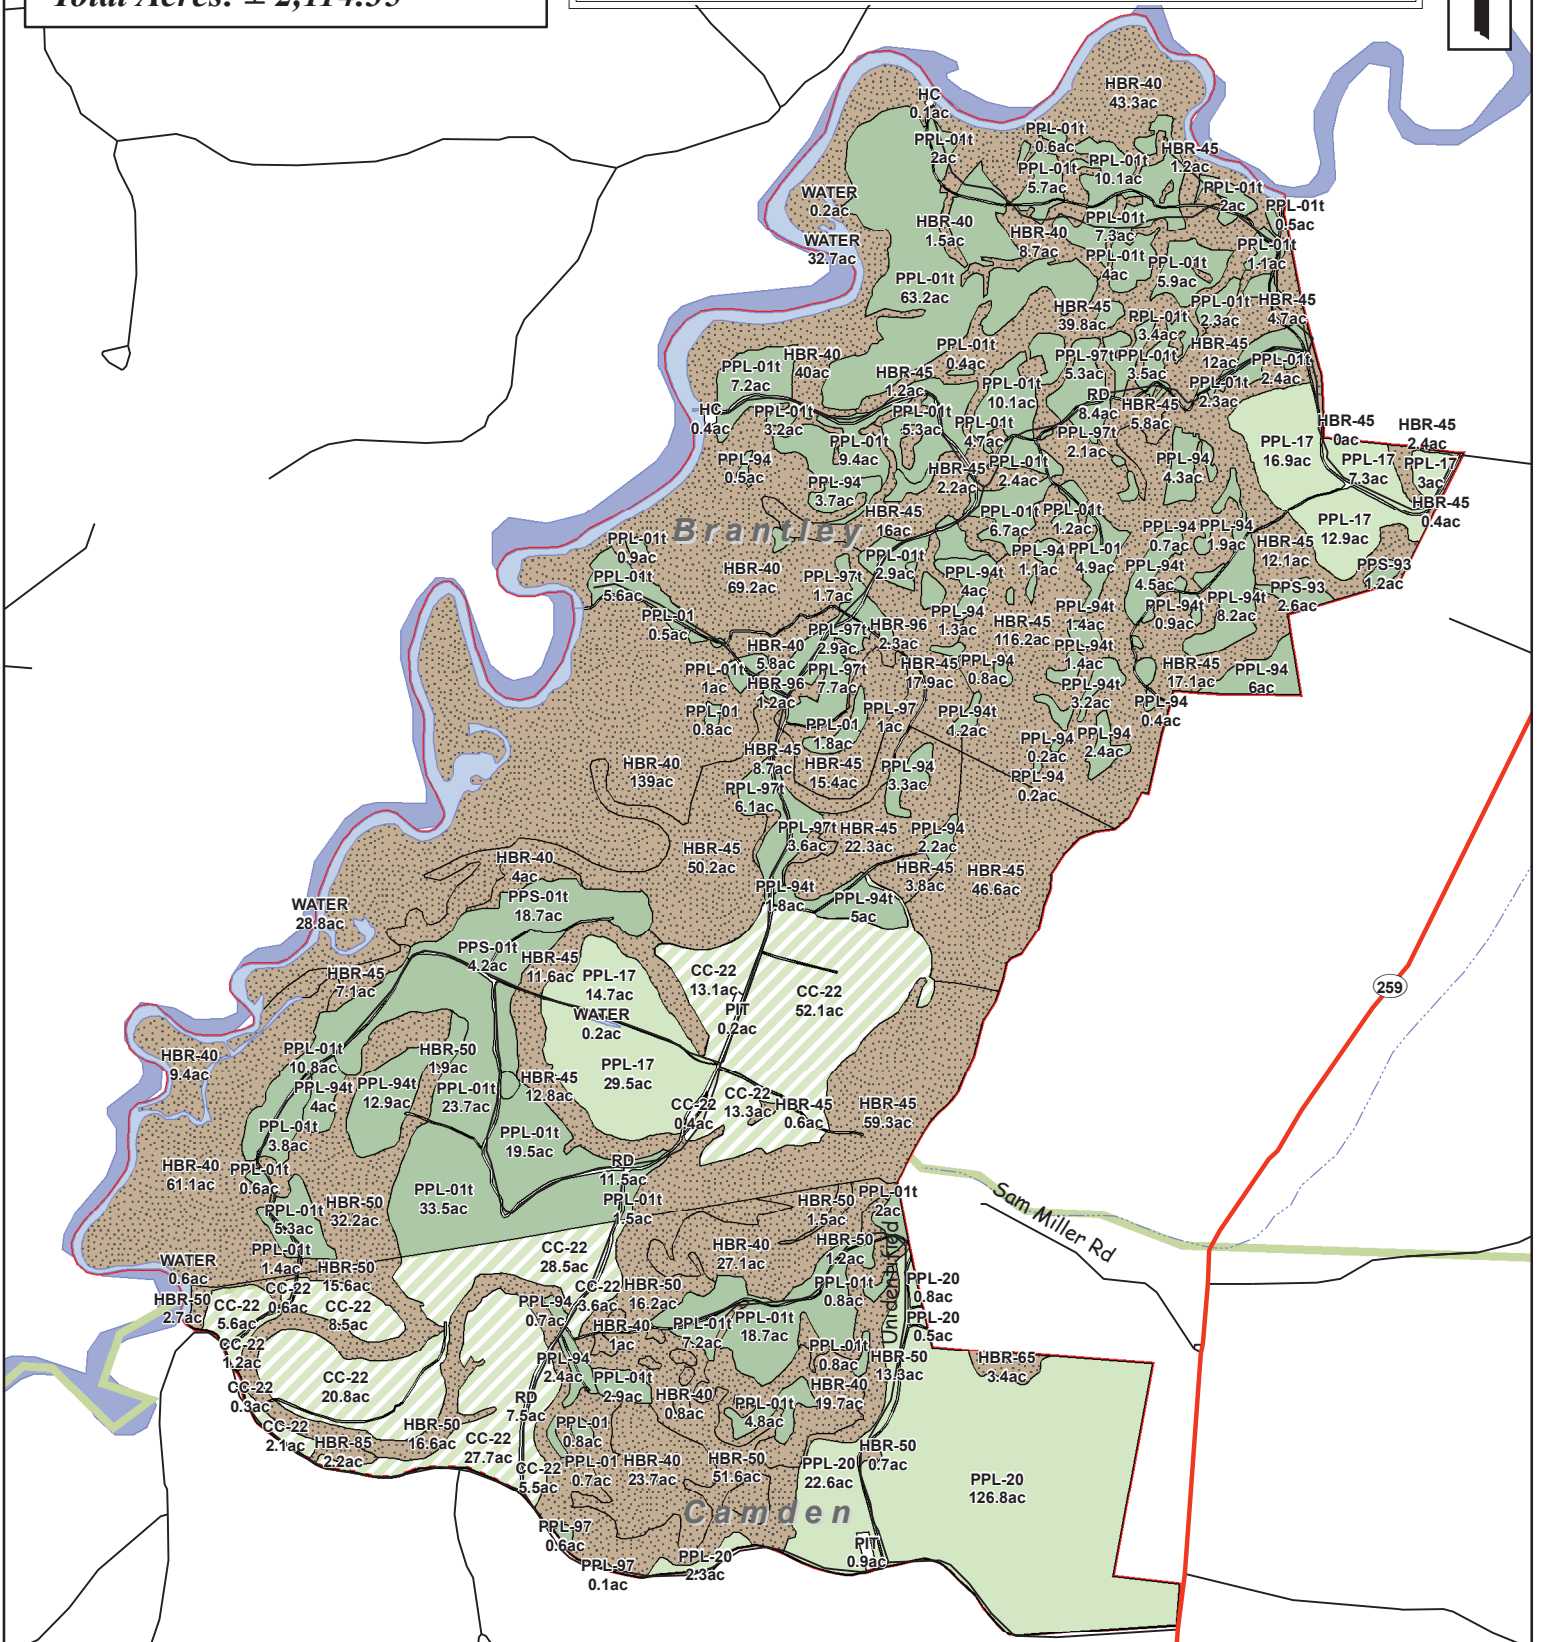

Satilla
990053662- LUMBERJACK
Brantley/Camden County, GA
Total Acres: ± 2,114.35

Legend

-  Planted Pine Mrch
-  Hardwood Branch
-  Water
-  Planted Pine Pmrch
-  Cutover
-  Non-Forest

 **FOREST RESOURCE CONSULTANTS, INC.**
 WWW.FRC.US.COM

Date: September 6, 2022