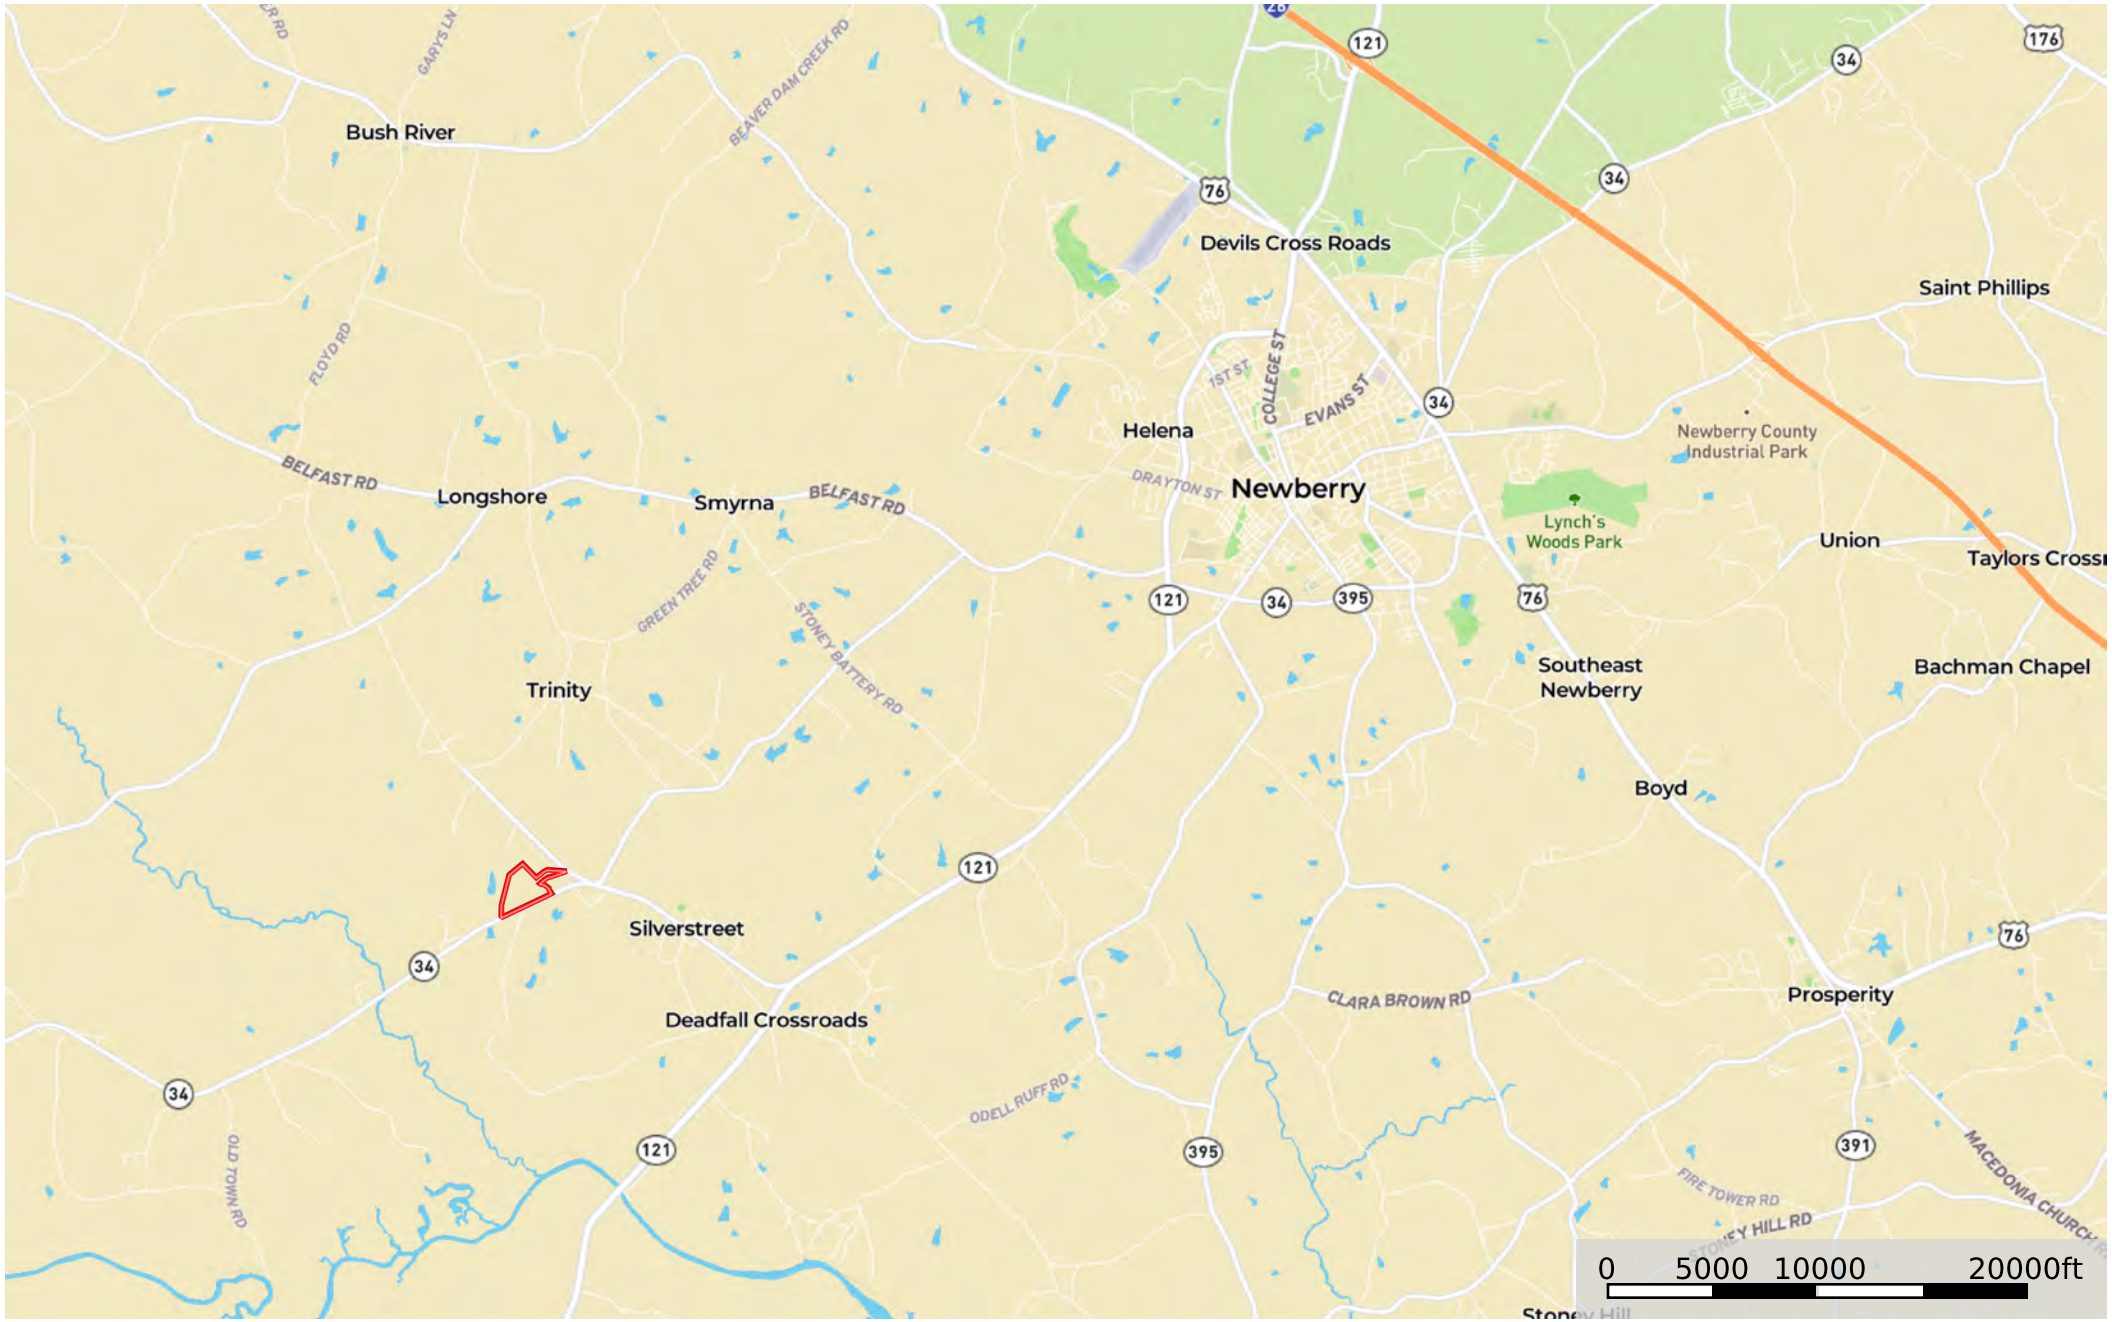

C139 SC Newberry County-NC&HB

Newberry County, South Carolina, 82 AC +/-

 Boundary