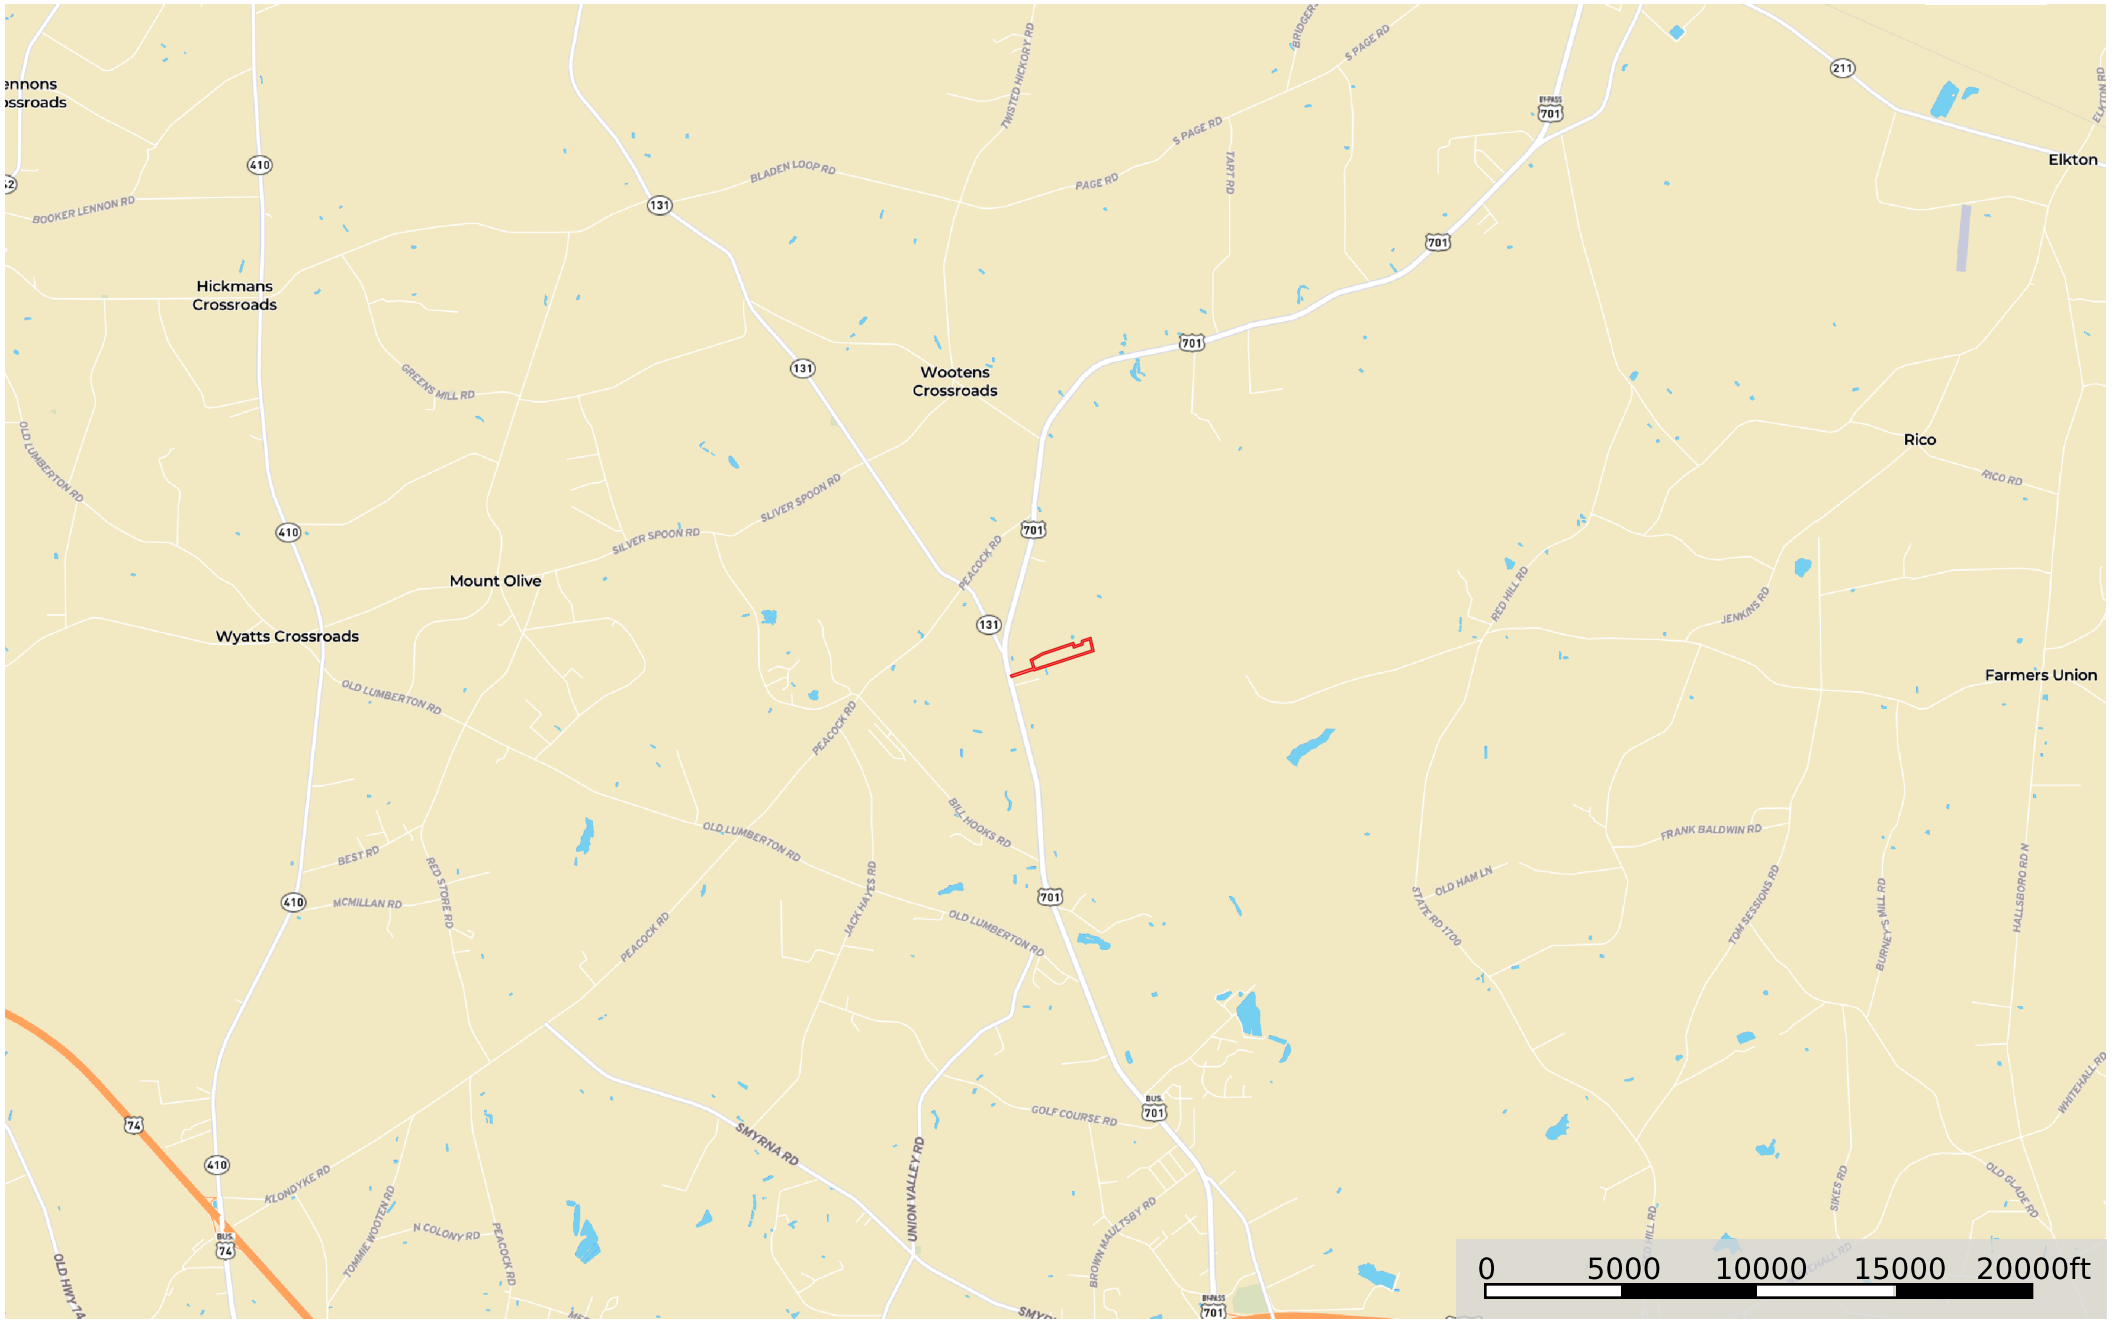

+/- 22.61 ac Owens Columbus KR

Columbus County, North Carolina, 22.61 AC +/-

 Boundary