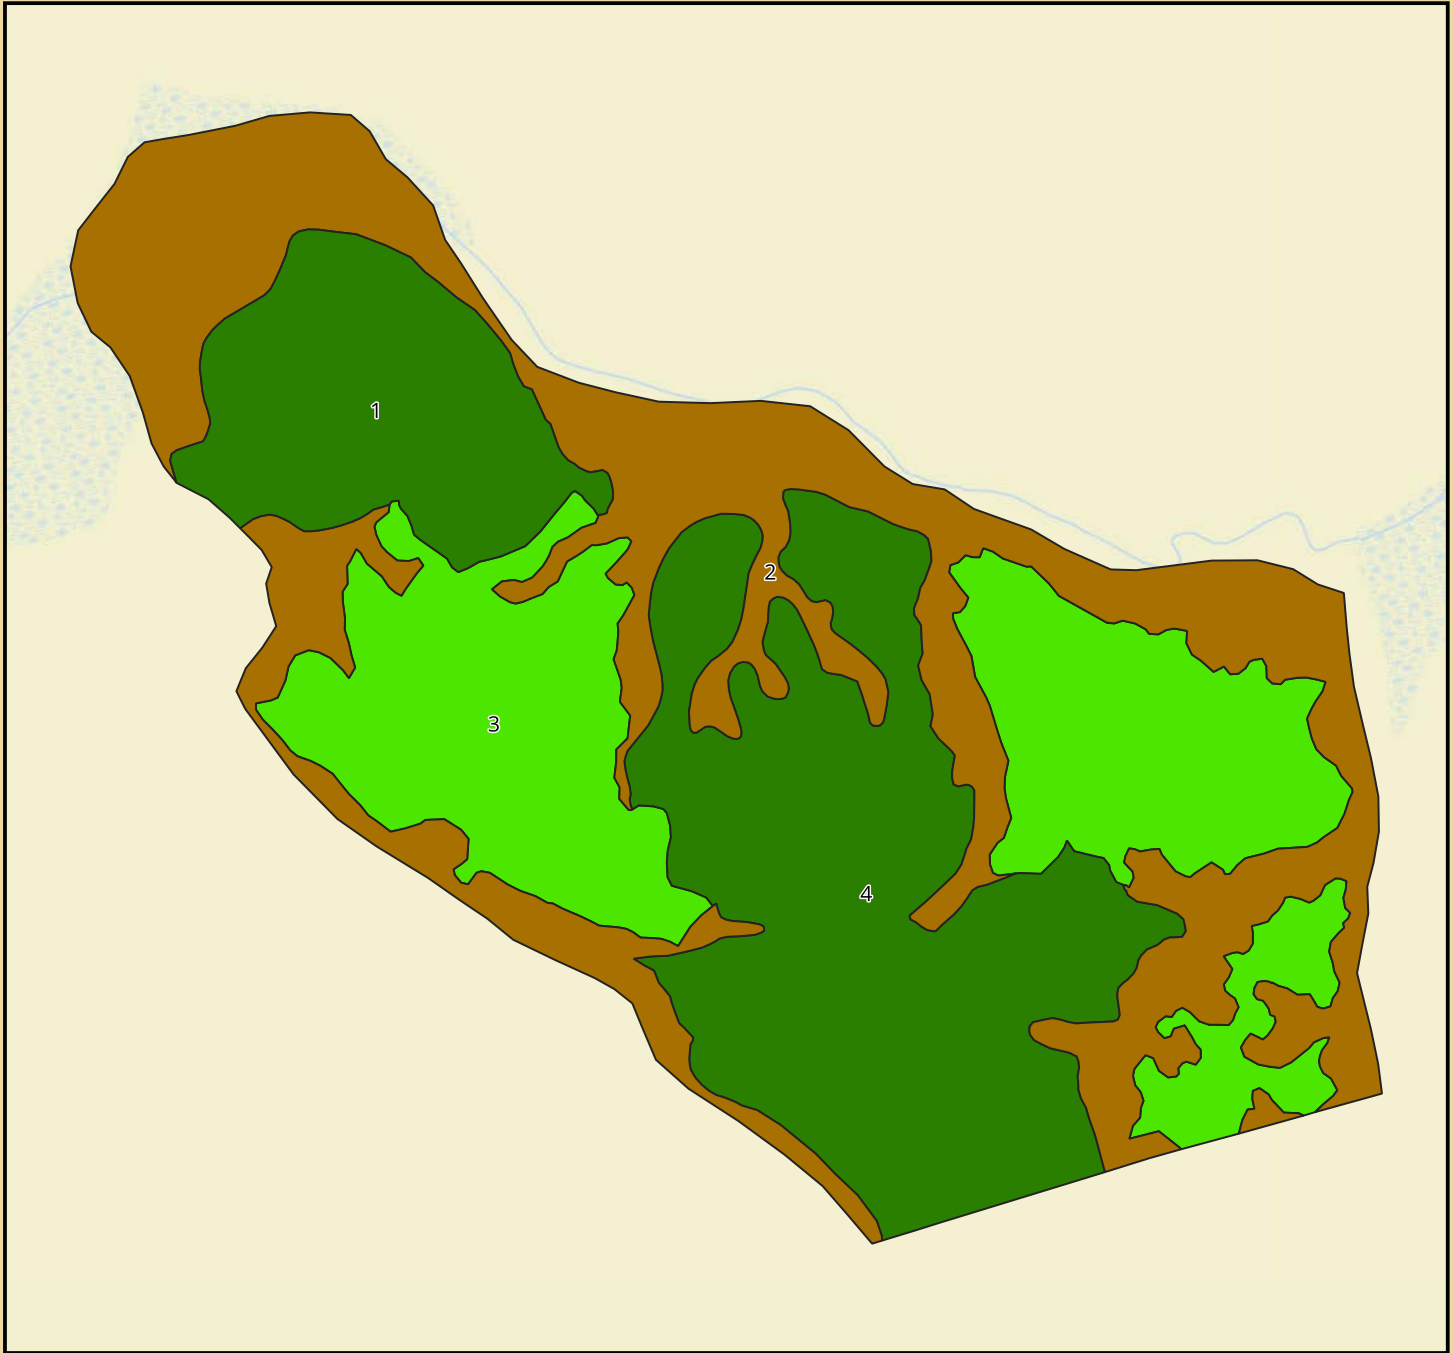

0 660 1,320 Feet
0 10 20 Chains

Tanager
Tanager Timber, LLC
ET22006
Richmond, Virginia
+/- 271 ac
01/21/2026

Map Legend

- Merch Plantation
- Pre-merch Plantation
- Natural Pine/Hardwood
- NonForet
- Open Productive